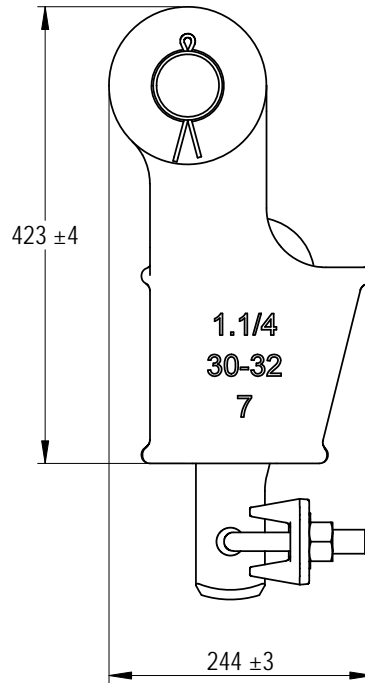

Green Pin® Open Long Wedge Socket CP  
 Group : G-6419  
 Part : SKGOW032L  
 MBL : 110t

1  
2  
3  
4

0	First Issue	2022/6/1	DL
Rev.	Description	Date	Drawn

Copyright by Van Beest B.V. moreover this document is the property of Van Beest B.V. This document or any part of it may neither be made known, copied or multiplied, nor used for any purpose other than that for which it is specifically furnished, without the prior written consent of Van Beest B.V.

Title **Green Pin® Open Long Wedge Socket CP**  
 Open wedge socket with longer wedge, wire rope clip and cotter pin

Remark  
 G-6419  
 SKGOW032L

P.O. Box 57, 3360 AB Sliedrecht (The Netherlands)  
 Industrieweg 6, 3361 HJ Sliedrecht  
 Tel. +31(0)184-413300 www.greenpin.com

Format	A4	
Scale	1:7	
Drawing number	6677	Rev.
		0

We reserve the right to make amendments on specifications in this drawing without prior notification.

A

B

C

D

E

F