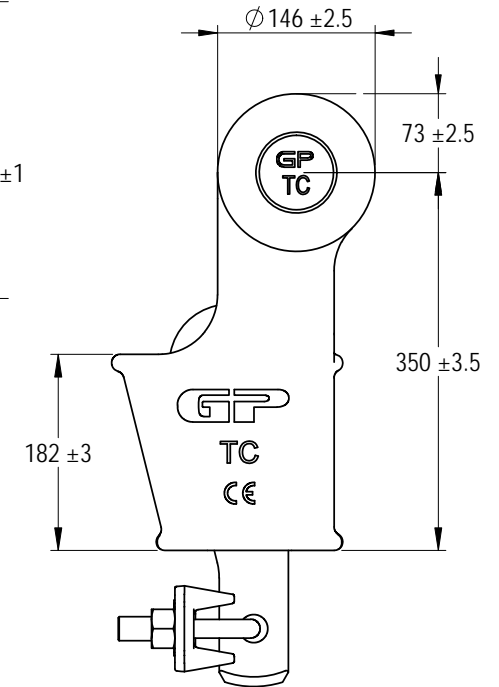

Green Pin® Open Long Wedge Socket CP  
 Group : G-6419  
 Part : SKGOW032L  
 MBL : 110t

1  
2  
3  
4

0	First Issue	2022/6/1	DL
Rev.	Description	Date	Drawn

Copyright by Van Beest B.V. moreover this document is the property of Van Beest B.V. This document or any part of it may neither be made known, copied or multiplied, nor used for any purpose other than that for which it is specifically furnished, without the prior written consent of Van Beest B.V.

Title **Green Pin® Open Long Wedge Socket CP**  
 Open wedge socket with longer wedge, wire rope clip and cotter pin

Remark  
 G-6419  
 SKGOW032L

P.O. Box 57, 3360 AB Sliedrecht (The Netherlands)  
 Industrieweg 6, 3361 HJ Sliedrecht  
 Tel. +31(0)184-413300 www.greenpin.com

Format	A4	
Scale	1:7	
Drawing number	6677	Rev.
		0

We reserve the right to make amendments on specifications in this drawing without prior notification.

A

B

C

D

E

F