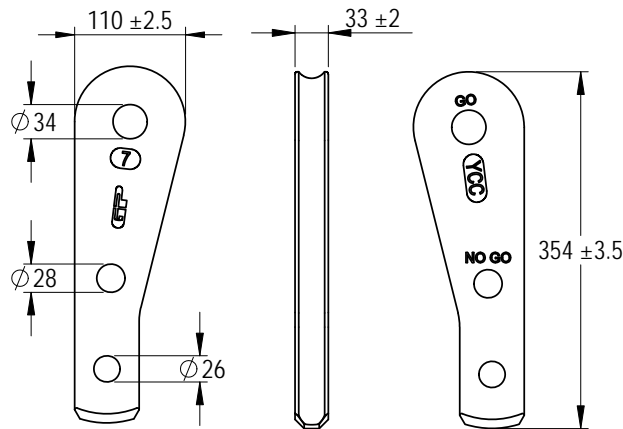

Green Pin® Open Long Wedge Socket CP  
 Group : G-6419  
 Part : SKGOW032L  
 MBL : 110t

1  
2  
3  
4

0	First Issue	2022/6/1	DL
Rev.	Description	Date	Drawn

Copyright by Van Beest B.V. moreover this document is the property of Van Beest B.V. This document or any part of it may neither be made known, copied or multiplied, nor used for any purpose other than that for which it is specifically furnished, without the prior written consent of Van Beest B.V.

Title **Green Pin® Open Long Wedge Socket CP**  
 Open wedge socket with longer wedge, wire rope clip and cotter pin

Remark  
 G-6419  
 SKGOW032L

P.O. Box 57, 3360 AB Sliedrecht (The Netherlands)  
 Industrieweg 6, 3361 HJ Sliedrecht  
 Tel. +31(0)184-413300 www.greenpin.com

Format	A4	
Scale	1:7	
Drawing number	6677	Rev.
		0

We reserve the right to make amendments on specifications in this drawing without prior notification.

A

B

C

D

E

F