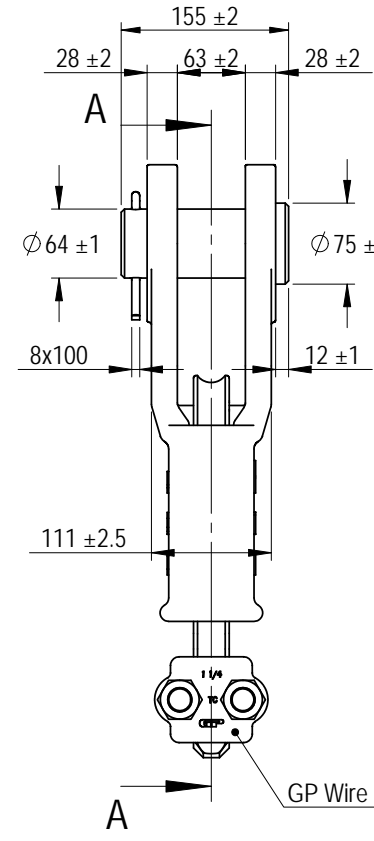

Green Pin® Open Long Wedge Socket CP  
 Group : G-6419  
 Part : SKGOW032L  
 MBL : 110t

1  
2  
3  
4

0	First Issue	2022/6/1	DL
Rev.	Description	Date	Drawn

Copyright by Van Beest B.V. moreover this document is the property of Van Beest B.V. This document or any part of it may neither be made known, copied or multiplied, nor used for any purpose other than that for which it is specifically furnished, without the prior written consent of Van Beest B.V.

Title **Green Pin® Open Long Wedge Socket CP**  
 Open wedge socket with longer wedge, wire rope clip and cotter pin

Remark  
 G-6419  
 SKGOW032L

P.O. Box 57, 3360 AB Sliedrecht (The Netherlands)  
 Industrieweg 6, 3361 HJ Sliedrecht  
 Tel. +31(0)184-413300 www.greenpin.com

Format	A4	
Scale	1:7	
Drawing number	6677	Rev.
		0

We reserve the right to make amendments on specifications in this drawing without prior notification.

A

B

C

D

E

F