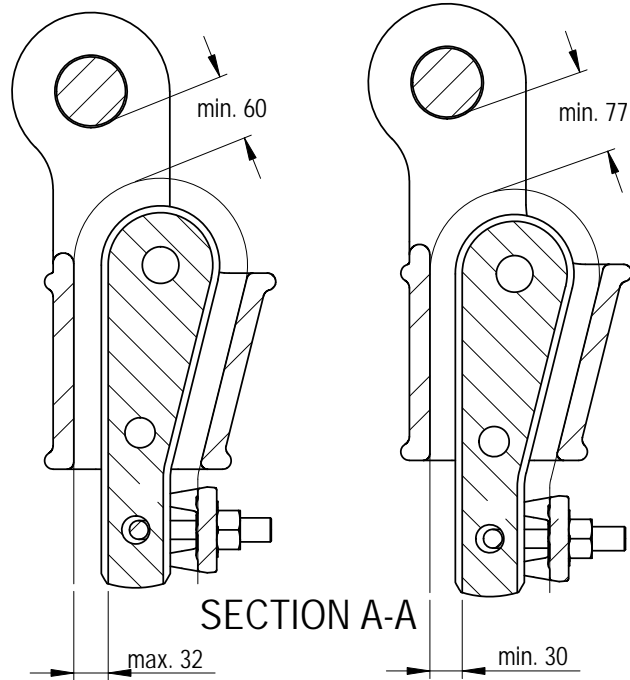

Green Pin® Open Long Wedge Socket CP  
 Group : G-6419  
 Part : SKGOW032L  
 MBL : 110t

1  
2  
3  
4

0	First Issue	2022/6/1	DL
Rev.	Description	Date	Drawn

Copyright by Van Beest B.V. moreover this document is the property of Van Beest B.V. This document or any part of it may neither be made known, copied or multiplied, nor used for any purpose other than that for which it is specifically furnished, without the prior written consent of Van Beest B.V.

Title **Green Pin® Open Long Wedge Socket CP**  
 Open wedge socket with longer wedge, wire rope clip and cotter pin

Remark  
 G-6419  
 SKGOW032L

P.O. Box 57, 3360 AB Sliedrecht (The Netherlands)  
 Industrieweg 6, 3361 HJ Sliedrecht  
 Tel. +31(0)184-413300 www.greenpin.com

Format	A4	
Scale	1:7	
Drawing number	6677	Rev.
		0

We reserve the right to make amendments on specifications in this drawing without prior notification.

A

B

C

D

E

F