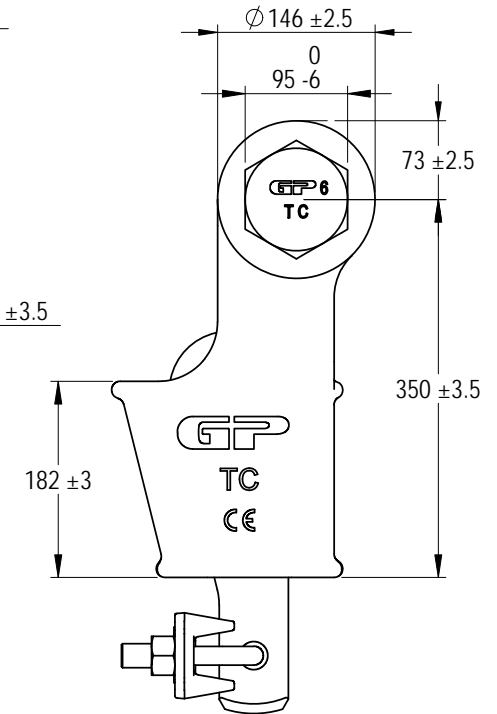

Green Pin® Open Long Wedge Socket BN
Group : G-6429
Part : SKGOW032SBL
MBL : 110t

1

2

3

4

1

2

3

4

Rev.	Description	Date	Drawn
0	First Issue	2022/6/1	DL

Copyright by Van Beest B.V. moreover this document is the property of Van Beest B.V. This document or any part of it may neither be made known, copied or multiplied, nor used for any purpose other than that for which it is specifically furnished, without the prior written consent of Van Beest B.V.

Title **Green Pin® Open Long Wedge Socket BN**
Open wedge socket with longer wedge, wire rope clip and safety bolt

Remark
G-6429
SKGOW032SBL