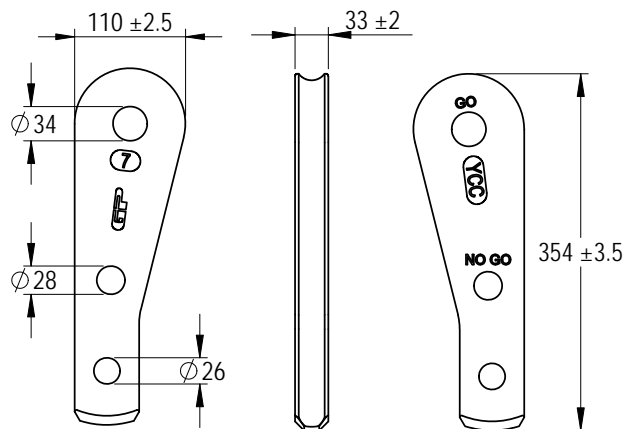

Green Pin® Open Long Wedge Socket BN
Group : G-6429
Part : SKGOW032SBL
MBL : 110t

1

2

3

4

1

2

3

4

Rev.	Description	Date	Drawn
0	First Issue	2022/6/1	DL

Copyright by Van Beest B.V. moreover this document is the property of Van Beest B.V. This document or any part of it may neither be made known, copied or multiplied, nor used for any purpose other than that for which it is specifically furnished, without the prior written consent of Van Beest B.V.

Title **Green Pin® Open Long Wedge Socket BN**
Open wedge socket with longer wedge, wire rope clip and safety bolt

Remark
G-6429
SKGOW032SBL