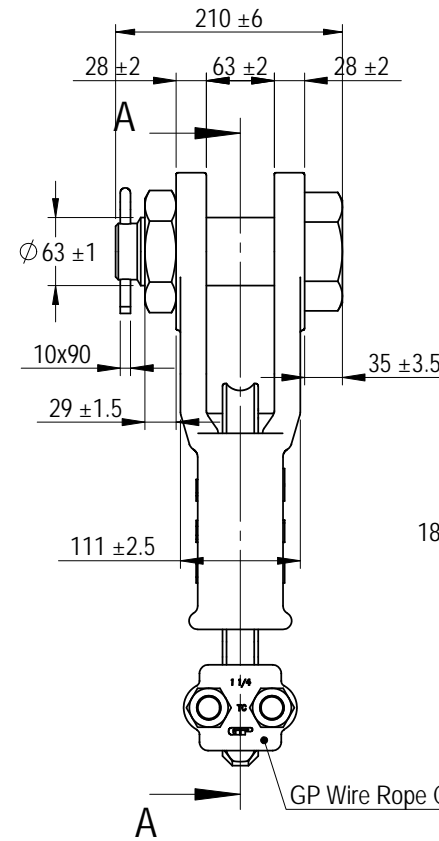

Green Pin® Open Long Wedge Socket BN
Group : G-6429
Part : SKGOW032SBL
MBL : 110t

1

2

3

4

1

2

3

4

Rev.	Description	Date	Drawn
0	First Issue	2022/6/1	DL

Copyright by Van Beest B.V. moreover this document is the property of Van Beest B.V. This document or any part of it may neither be made known, copied or multiplied, nor used for any purpose other than that for which it is specifically furnished, without the prior written consent of Van Beest B.V.

Title **Green Pin® Open Long Wedge Socket BN**
Open wedge socket with longer wedge, wire rope clip and safety bolt

Remark
G-6429
SKGOW032SBL