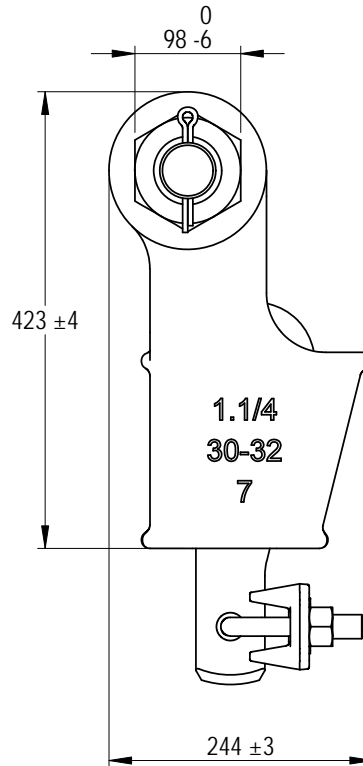

Green Pin® Open Long Wedge Socket BN
Group : G-6429
Part : SKGOW032SBL
MBL : 110t

1

2

3

4

1

2

3

4

Rev.	Description	Date	Drawn
0	First Issue	2022/6/1	DL

Copyright by Van Beest B.V. moreover this document is the property of Van Beest B.V. This document or any part of it may neither be made known, copied or multiplied, nor used for any purpose other than that for which it is specifically furnished, without the prior written consent of Van Beest B.V.

Title **Green Pin® Open Long Wedge Socket BN**
Open wedge socket with longer wedge, wire rope clip and safety bolt

Remark
G-6429
SKGOW032SBL