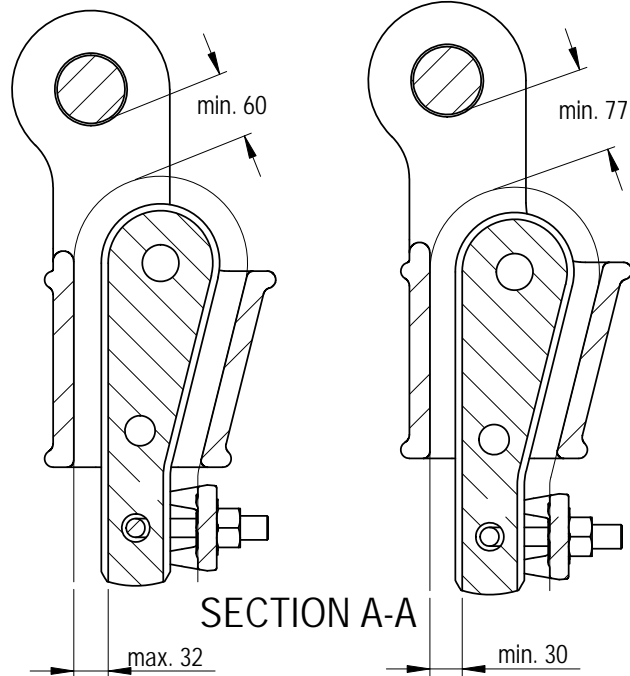

Green Pin® Open Long Wedge Socket BN
Group : G-6429
Part : SKGOW032SBL
MBL : 110t

1

2

3

4

1

2

3

4

Rev.	Description	Date	Drawn
0	First Issue	2022/6/1	DL

Copyright by Van Beest B.V. moreover this document is the property of Van Beest B.V. This document or any part of it may neither be made known, copied or multiplied, nor used for any purpose other than that for which it is specifically furnished, without the prior written consent of Van Beest B.V.

Title **Green Pin® Open Long Wedge Socket BN**
Open wedge socket with longer wedge, wire rope clip and safety bolt

Remark
G-6429
SKGOW032SBL