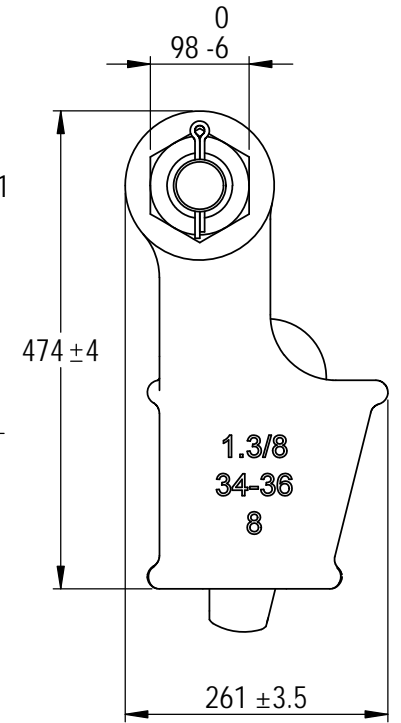

Green Pin® Open Wedge Socket BN
 Group : G-6423
 Part : SKGOW035SB
 MBL : 125t

| Rev. | Description | Date | Drawn |
|------|---------------------|-----------|-------|
| A | New layout markings | 2020-11-1 | D.L. |
| 0 | First Issue | 2014-4-1 | R.CH |

Title **Green Pin® Open Wedge Socket BN**
Open wedge socket with safety bolt

Remark
 G-6423
 SKGOW035SB

P.O. Box 57, 3360 AB Sliedrecht (The Netherlands)
 Industrieweg 6, 3361 HJ Sliedrecht
 Tel. +31(0)184-413300 www.greenpin.com

Format **A4**
 Scale **1:7.5**

Drawing number **6659**
 Rev. **A**

We reserve the right to make amendments on specifications in this drawing without prior notification.