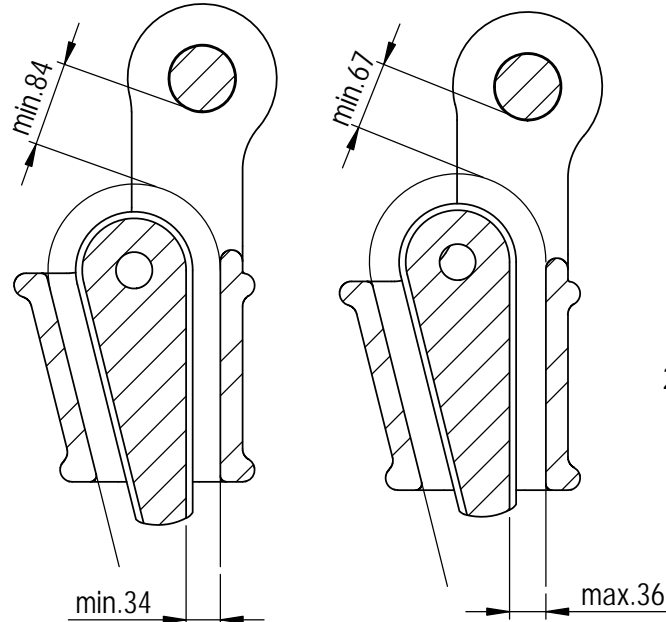

Green Pin® Open Wedge Socket BN
 Group : G-6423
 Part : SKGOW035SB
 MBL : 125t

| Rev. | Description | Date | Drawn |
|------|---------------------|-----------|-------|
| A | New layout markings | 2020-11-1 | D.L. |
| 0 | First Issue | 2014-4-1 | R.CH |

Title **Green Pin® Open Wedge Socket BN**
Open wedge socket with safety bolt

Remark
 G-6423
 SKGOW035SB

P.O. Box 57, 3360 AB Sliedrecht (The Netherlands)
 Industrieweg 6, 3361 HJ Sliedrecht
 Tel. +31(0)184-413300 www.greenpin.com

Format **A4**
 Scale **1:7.5**

Drawing number **6659**
 Rev. **A**

We reserve the right to make amendments on specifications in this drawing without prior notification.