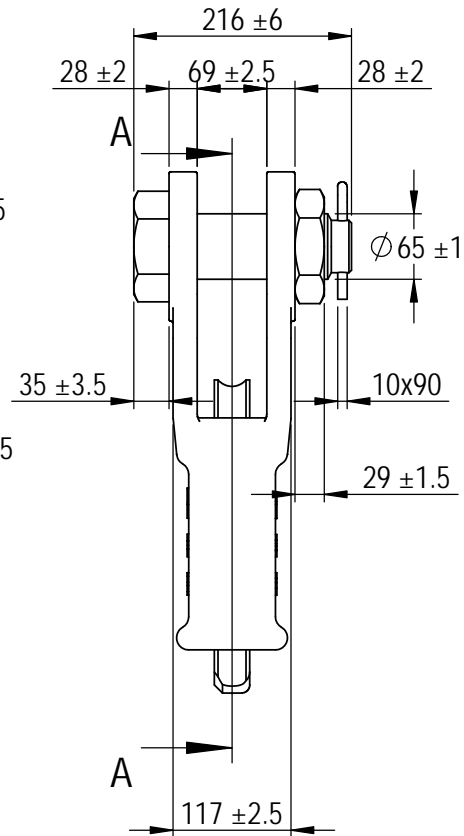

Green Pin® Open Wedge Socket BN
 Group : G-6423
 Part : SKGOW035SB
 MBL : 125t

| Rev. | Description | Date | Drawn |
|------|---------------------|-----------|-------|
| A | New layout markings | 2020-11-1 | D.L. |
| 0 | First Issue | 2014-4-1 | R.CH |

Title **Green Pin® Open Wedge Socket BN**
Open wedge socket with safety bolt

Remark
 G-6423
 SKGOW035SB

P.O. Box 57, 3360 AB Sliedrecht (The Netherlands)
 Industrieweg 6, 3361 HJ Sliedrecht
 Tel. +31(0)184-413300 www.greenpin.com

Format **A4**
 Scale **1:7.5**

Drawing number **6659**
 Rev. **A**

We reserve the right to make amendments on specifications in this drawing without prior notification.