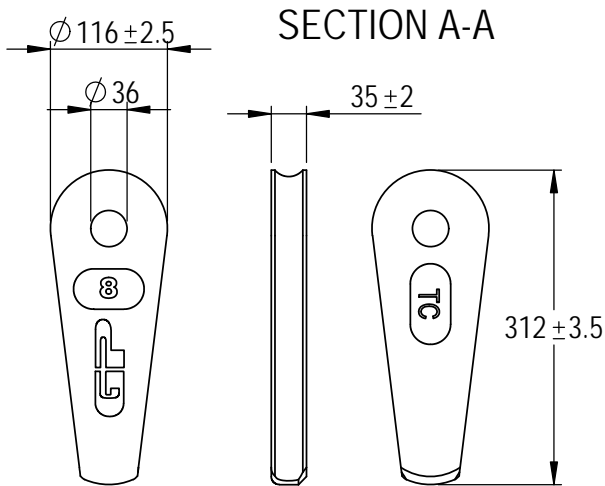

Green Pin® Open Wedge Socket BN
 Group : G-6423
 Part : SKGOW035SB
 MBL : 125t

| Rev. | Description | Date | Drawn |
|------|---------------------|-----------|-------|
| A | New layout markings | 2020-11-1 | D.L. |
| 0 | First Issue | 2014-4-1 | R.CH |

Title **Green Pin® Open Wedge Socket BN**
Open wedge socket with safety bolt

Remark
 G-6423
 SKGOW035SB

P.O. Box 57, 3360 AB Sliedrecht (The Netherlands)
 Industrieweg 6, 3361 HJ Sliedrecht
 Tel. +31(0)184-413300 www.greenpin.com

Format **A4**
 Scale **1:7.5**

Drawing number **6659**
 Rev. **A**

We reserve the right to make amendments on specifications in this drawing without prior notification.