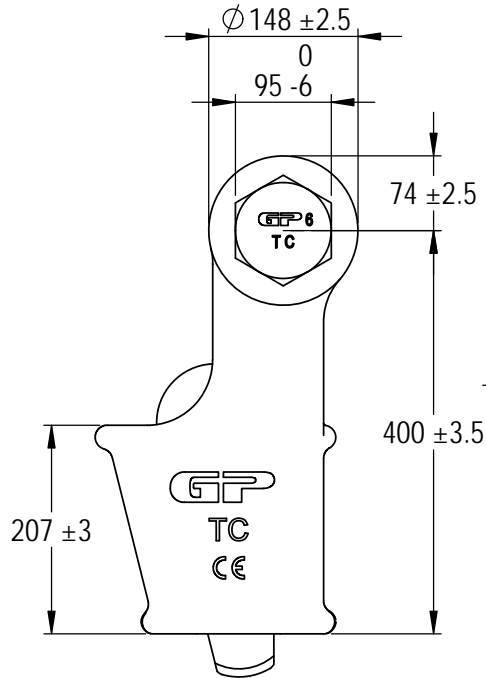

Green Pin® Open Wedge Socket BN
 Group : G-6423
 Part : SKGOW035SB
 MBL : 125t

| Rev. | Description | Date | Drawn |
|------|---------------------|-----------|-------|
| A | New layout markings | 2020-11-1 | D.L. |
| 0 | First Issue | 2014-4-1 | R.CH |

Title **Green Pin® Open Wedge Socket BN**
Open wedge socket with safety bolt

Remark
 G-6423
 SKGOW035SB

P.O. Box 57, 3360 AB Sliedrecht (The Netherlands)
 Industrieweg 6, 3361 HJ Sliedrecht
 Tel. +31(0)184-413300 www.greenpin.com

Format **A4**
 Scale **1:7.5**

Drawing number **6659**
 Rev. **A**

We reserve the right to make amendments on specifications in this drawing without prior notification.