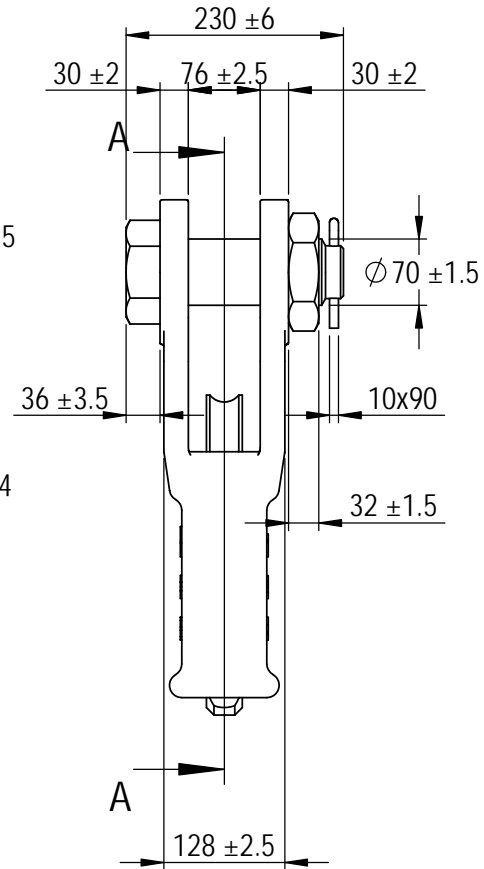

Green Pin® Open Wedge Socket BN  
 Group : G-6423  
 Part : SKGOW038SB  
 MBL : 150t

SECTION A-A

Rev.	Description	Date	Drawn
A	New layout markings	2020-11-1	D.L.
0	First Issue	2014-4-1	R.CH

Copyright by Van Beest B.V. moreover this document is the property of Van Beest B.V. This document or any part of it may neither be made known, copied or multiplied, nor used for any purpose other than that for which it is specifically furnished, without the prior written consent of Van Beest B.V.

Title **Green Pin® Open Wedge Socket BN**  
**Open wedge socket with safety bolt**

Remark  
 G-6423  
 SKGOW038SB

P.O. Box 57, 3360 AB Sliedrecht (The Netherlands)  
 Industrieweg 6, 3361 HJ Sliedrecht  
 Tel. +31(0)184-413300 www.greenpin.com

Format	A4	
Scale	1:8	
Drawing number	6660	Rev.
		A

We reserve the right to make amendments on specifications in this drawing without prior notification.

A

B

C

D

E

F