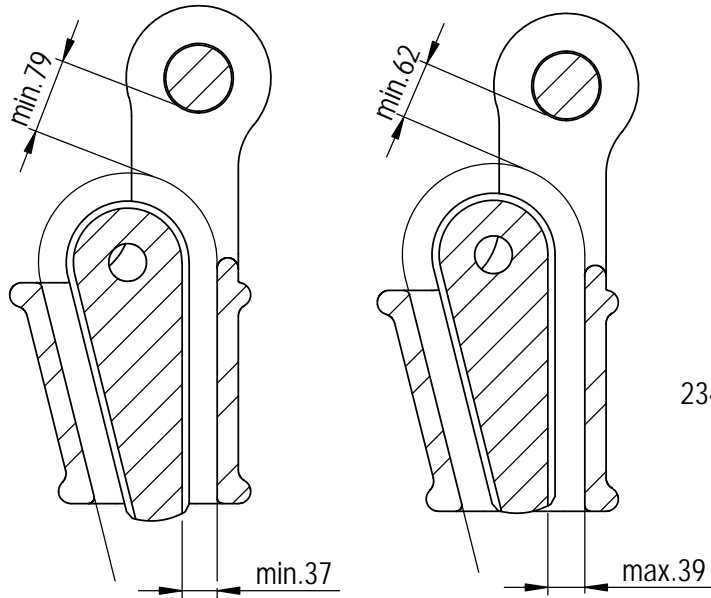

Green Pin® Open Wedge Socket BN  
 Group : G-6423  
 Part : SKGOW038SB  
 MBL : 150t

SECTION A-A

Rev.	Description	Date	Drawn
A	New layout markings	2020-11-1	D.L.
0	First Issue	2014-4-1	R.CH

Copyright by Van Beest B.V. moreover this document is the property of Van Beest B.V. This document or any part of it may neither be made known, copied or multiplied, nor used for any purpose other than that for which it is specifically furnished, without the prior written consent of Van Beest B.V.

Title **Green Pin® Open Wedge Socket BN**  
**Open wedge socket with safety bolt**

Remark  
 G-6423  
 SKGOW038SB

P.O. Box 57, 3360 AB Sliedrecht (The Netherlands)  
 Industrieweg 6, 3361 HJ Sliedrecht  
 Tel. +31(0)184-413300 www.greenpin.com

Format	A4	
Scale	1:8	
Drawing number	6660	Rev.
		A

We reserve the right to make amendments on specifications in this drawing without prior notification.

A

B

C

D

E

F