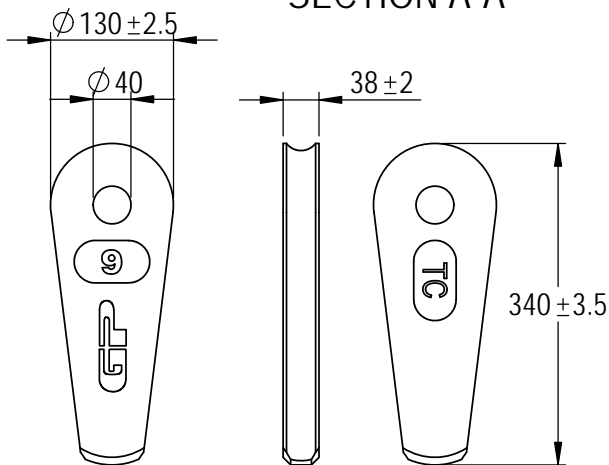

Green Pin® Open Wedge Socket BN  
 Group : G-6423  
 Part : SKGOW038SB  
 MBL : 150t

SECTION A-A

Rev.	Description	Date	Drawn
A	New layout markings	2020-11-1	D.L.
0	First Issue	2014-4-1	R.CH

Copyright by Van Beest B.V. moreover this document is the property of Van Beest B.V. This document or any part of it may neither be made known, copied or multiplied, nor used for any purpose other than that for which it is specifically furnished, without the prior written consent of Van Beest B.V.

Title **Green Pin® Open Wedge Socket BN**  
**Open wedge socket with safety bolt**

Remark  
 G-6423  
 SKGOW038SB

P.O. Box 57, 3360 AB Sliedrecht (The Netherlands)  
 Industrieweg 6, 3361 HJ Sliedrecht  
 Tel. +31(0)184-413300 www.greenpin.com

Format	A4	
Scale	1:8	
Drawing number	6660	Rev.
		A

We reserve the right to make amendments on specifications in this drawing without prior notification.

A

B

C

D

E

F