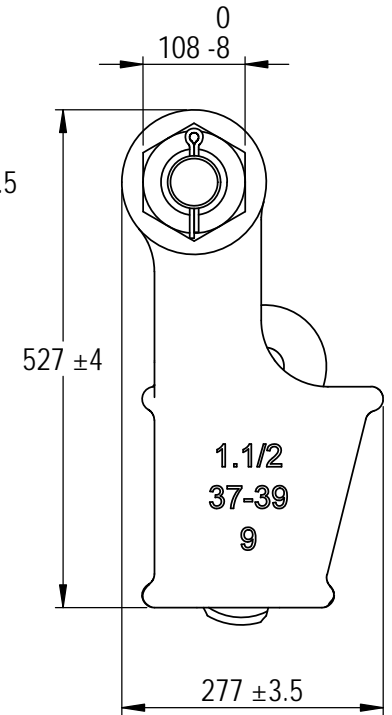

Green Pin® Open Wedge Socket BN  
 Group : G-6423  
 Part : SKGOW038SB  
 MBL : 150t

SECTION A-A

Rev.	Description	Date	Drawn
A	New layout markings	2020-11-1	D.L.
0	First Issue	2014-4-1	R.CH

Copyright by Van Beest B.V. moreover this document is the property of Van Beest B.V. This document or any part of it may neither be made known, copied or multiplied, nor used for any purpose other than that for which it is specifically furnished, without the prior written consent of Van Beest B.V.

Title **Green Pin® Open Wedge Socket BN**  
**Open wedge socket with safety bolt**

Remark  
 G-6423  
 SKGOW038SB

P.O. Box 57, 3360 AB Sliedrecht (The Netherlands)  
 Industrieweg 6, 3361 HJ Sliedrecht  
 Tel. +31(0)184-413300 www.greenpin.com

Format	A4	
Scale	1:8	
Drawing number	6660	Rev.
		A

We reserve the right to make amendments on specifications in this drawing without prior notification.

A

B

C

D

E

F