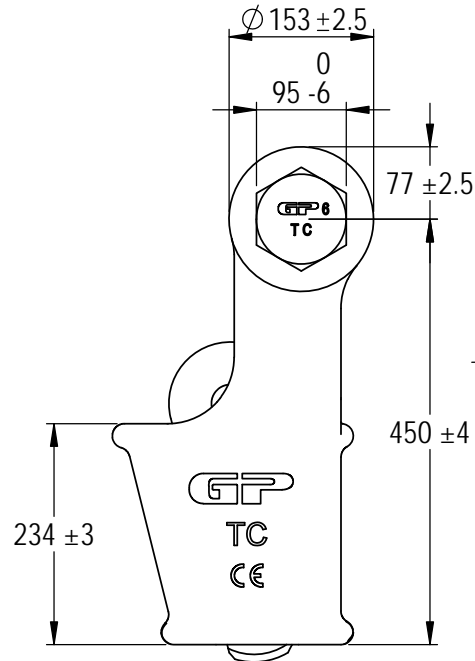

Green Pin® Open Wedge Socket BN  
 Group : G-6423  
 Part : SKGOW038SB  
 MBL : 150t

SECTION A-A

Rev.	Description	Date	Drawn
A	New layout markings	2020-11-1	D.L.
0	First Issue	2014-4-1	R.CH

Copyright by Van Beest B.V. moreover this document is the property of Van Beest B.V. This document or any part of it may neither be made known, copied or multiplied, nor used for any purpose other than that for which it is specifically furnished, without the prior written consent of Van Beest B.V.

Title **Green Pin® Open Wedge Socket BN**  
**Open wedge socket with safety bolt**

Remark  
 G-6423  
 SKGOW038SB

P.O. Box 57, 3360 AB Sliedrecht (The Netherlands)  
 Industrieweg 6, 3361 HJ Sliedrecht  
 Tel. +31(0)184-413300 www.greenpin.com

Format	A4	
Scale	1:8	
Drawing number	6660	Rev.
		A

We reserve the right to make amendments on specifications in this drawing without prior notification.

A

B

C

D

E

F