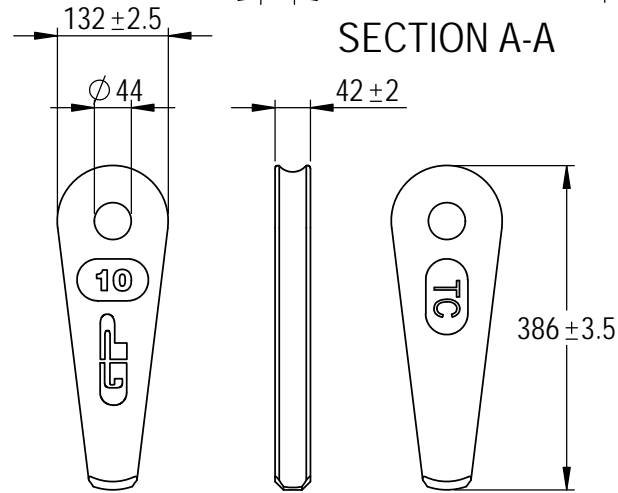

Green Pin® Open Wedge Socket BN  
 Group : G-6423  
 Part : SKGOW040SB  
 MBL : 170t

SECTION A-A

Rev.	Description	Date	Drawn
A	New layout markings	2020-11-1	D.L.
0	First Issue	2014-4-1	R.CH

Copyright by Van Beest B.V. moreover this document is the property of Van Beest B.V. This document or any part of it may neither be made known, copied or multiplied, nor used for any purpose other than that for which it is specifically furnished, without the prior written consent of Van Beest B.V.

Title **Green Pin® Open Wedge Socket BN**  
**Open wedge socket with safety bolt**

Remark  
 G-6423  
 SKGOW040SB

**Green Pin®**  
 P.O. Box 57, 3360 AB Sliedrecht (The Netherlands)  
 Industrieweg 6, 3361 HJ Sliedrecht  
 Tel. +31(0)184-413300 www.greenpin.com

Format	A4	
Scale	1:9	
Drawing number	6661	Rev. A

We reserve the right to make amendments on specifications in this drawing without prior notification.