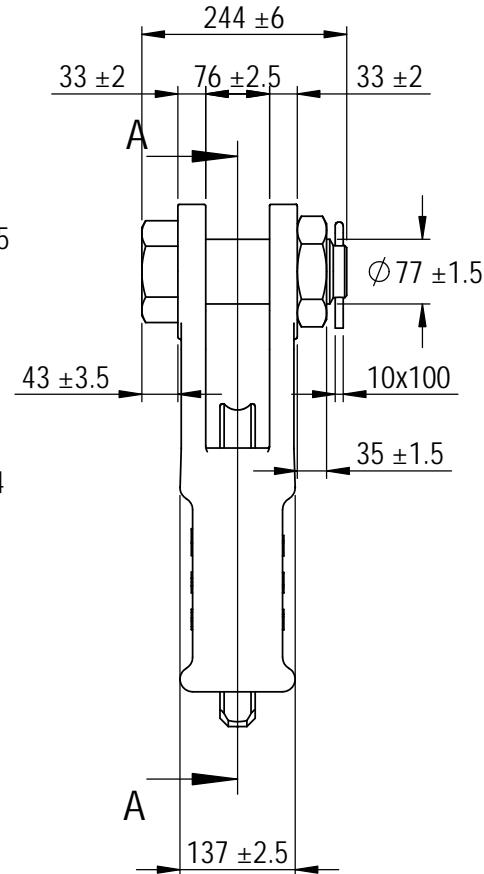

Green Pin® Open Wedge Socket BN  
 Group : G-6423  
 Part : SKGOW040SB  
 MBL : 170t

SECTION A-A

Rev.	Description	Date	Drawn
A	New layout markings	2020-11-1	D.L.
0	First Issue	2014-4-1	R.CH

Copyright by Van Beest B.V. moreover this document is the property of Van Beest B.V. This document or any part of it may neither be made known, copied or multiplied, nor used for any purpose other than that for which it is specifically furnished, without the prior written consent of Van Beest B.V.

Title **Green Pin® Open Wedge Socket BN**  
**Open wedge socket with safety bolt**

Remark  
 G-6423  
 SKGOW040SB

**Green Pin®**  
 P.O. Box 57, 3360 AB Sliedrecht (The Netherlands)  
 Industrieweg 6, 3361 HJ Sliedrecht  
 Tel. +31(0)184-413300 www.greenpin.com

Format	A4	
Scale	1:9	
Drawing number	6661	Rev. A

We reserve the right to make amendments on specifications in this drawing without prior notification.