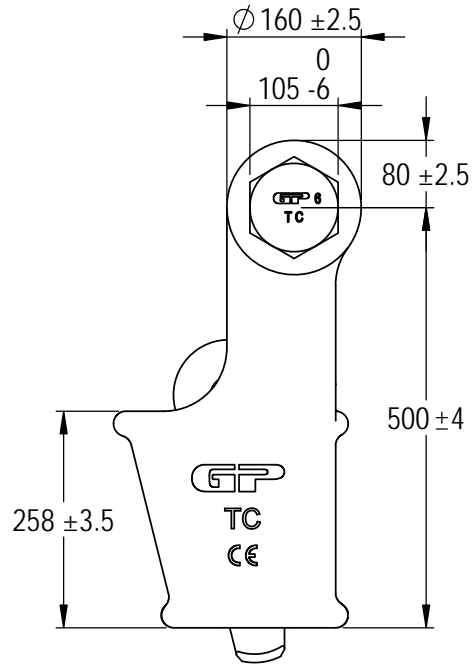

Green Pin® Open Wedge Socket BN  
 Group : G-6423  
 Part : SKGOW040SB  
 MBL : 170t

SECTION A-A

Rev.	Description	Date	Drawn
A	New layout markings	2020-11-1	D.L.
0	First Issue	2014-4-1	R.CH

Copyright by Van Beest B.V. moreover this document is the property of Van Beest B.V. This document or any part of it may neither be made known, copied or multiplied, nor used for any purpose other than that for which it is specifically furnished, without the prior written consent of Van Beest B.V.

Title **Green Pin® Open Wedge Socket BN**  
**Open wedge socket with safety bolt**

Remark  
 G-6423  
 SKGOW040SB

**Green Pin®**  
 P.O. Box 57, 3360 AB Sliedrecht (The Netherlands)  
 Industrieweg 6, 3361 HJ Sliedrecht  
 Tel. +31(0)184-413300 www.greenpin.com

Format	A4	
Scale	1:9	
Drawing number	6661	Rev. A

We reserve the right to make amendments on specifications in this drawing without prior notification.