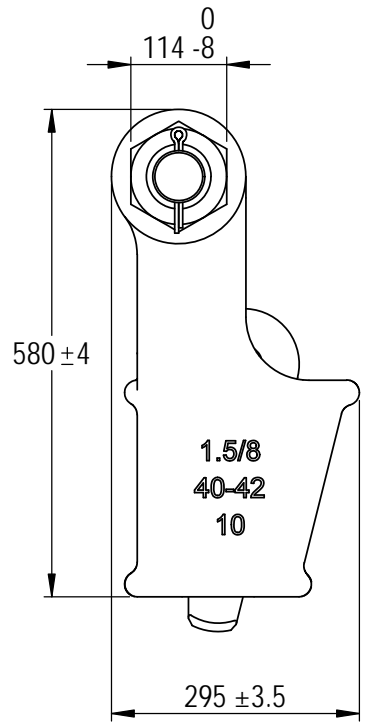

Green Pin® Open Wedge Socket BN  
 Group : G-6423  
 Part : SKGOW040SB  
 MBL : 170t

SECTION A-A

Rev.	Description	Date	Drawn
A	New layout markings	2020-11-1	D.L.
0	First Issue	2014-4-1	R.CH

Copyright by Van Beest B.V. moreover this document is the property of Van Beest B.V. This document or any part of it may neither be made known, copied or multiplied, nor used for any purpose other than that for which it is specifically furnished, without the prior written consent of Van Beest B.V.

Title **Green Pin® Open Wedge Socket BN**  
**Open wedge socket with safety bolt**

Remark  
 G-6423  
 SKGOW040SB

**Green Pin®**  
 P.O. Box 57, 3360 AB Sliedrecht (The Netherlands)  
 Industrieweg 6, 3361 HJ Sliedrecht  
 Tel. +31(0)184-413300 www.greenpin.com

Format	A4	
Scale	1:9	
Drawing number	6661	Rev. A

We reserve the right to make amendments on specifications in this drawing without prior notification.