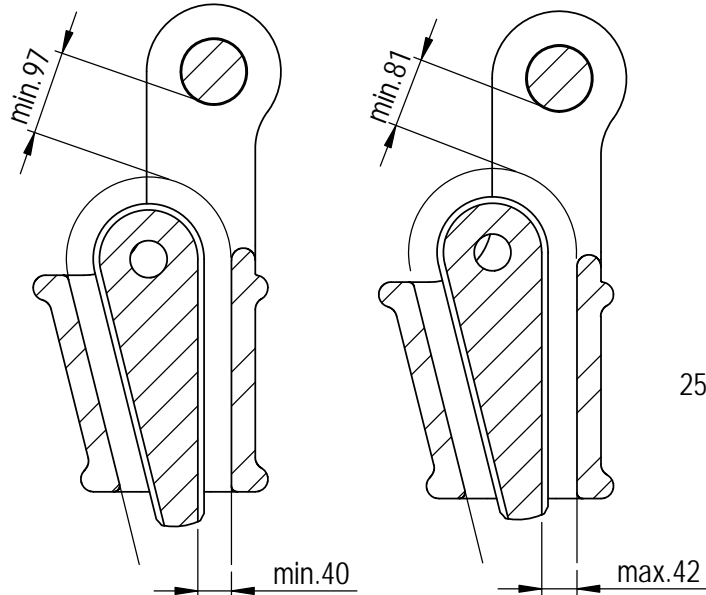

Green Pin® Open Wedge Socket BN  
 Group : G-6423  
 Part : SKGOW040SB  
 MBL : 170t

SECTION A-A

Rev.	Description	Date	Drawn
A	New layout markings	2020-11-1	D.L.
0	First Issue	2014-4-1	R.CH

Copyright by Van Beest B.V. moreover this document is the property of Van Beest B.V. This document or any part of it may neither be made known, copied or multiplied, nor used for any purpose other than that for which it is specifically furnished, without the prior written consent of Van Beest B.V.

Title **Green Pin® Open Wedge Socket BN**  
**Open wedge socket with safety bolt**

Remark  
 G-6423  
 SKGOW040SB

**Green Pin®**  
 P.O. Box 57, 3360 AB Sliedrecht (The Netherlands)  
 Industrieweg 6, 3361 HJ Sliedrecht  
 Tel. +31(0)184-413300 www.greenpin.com

Format	A4	
Scale	1:9	
Drawing number	6661	Rev. A

We reserve the right to make amendments on specifications in this drawing without prior notification.