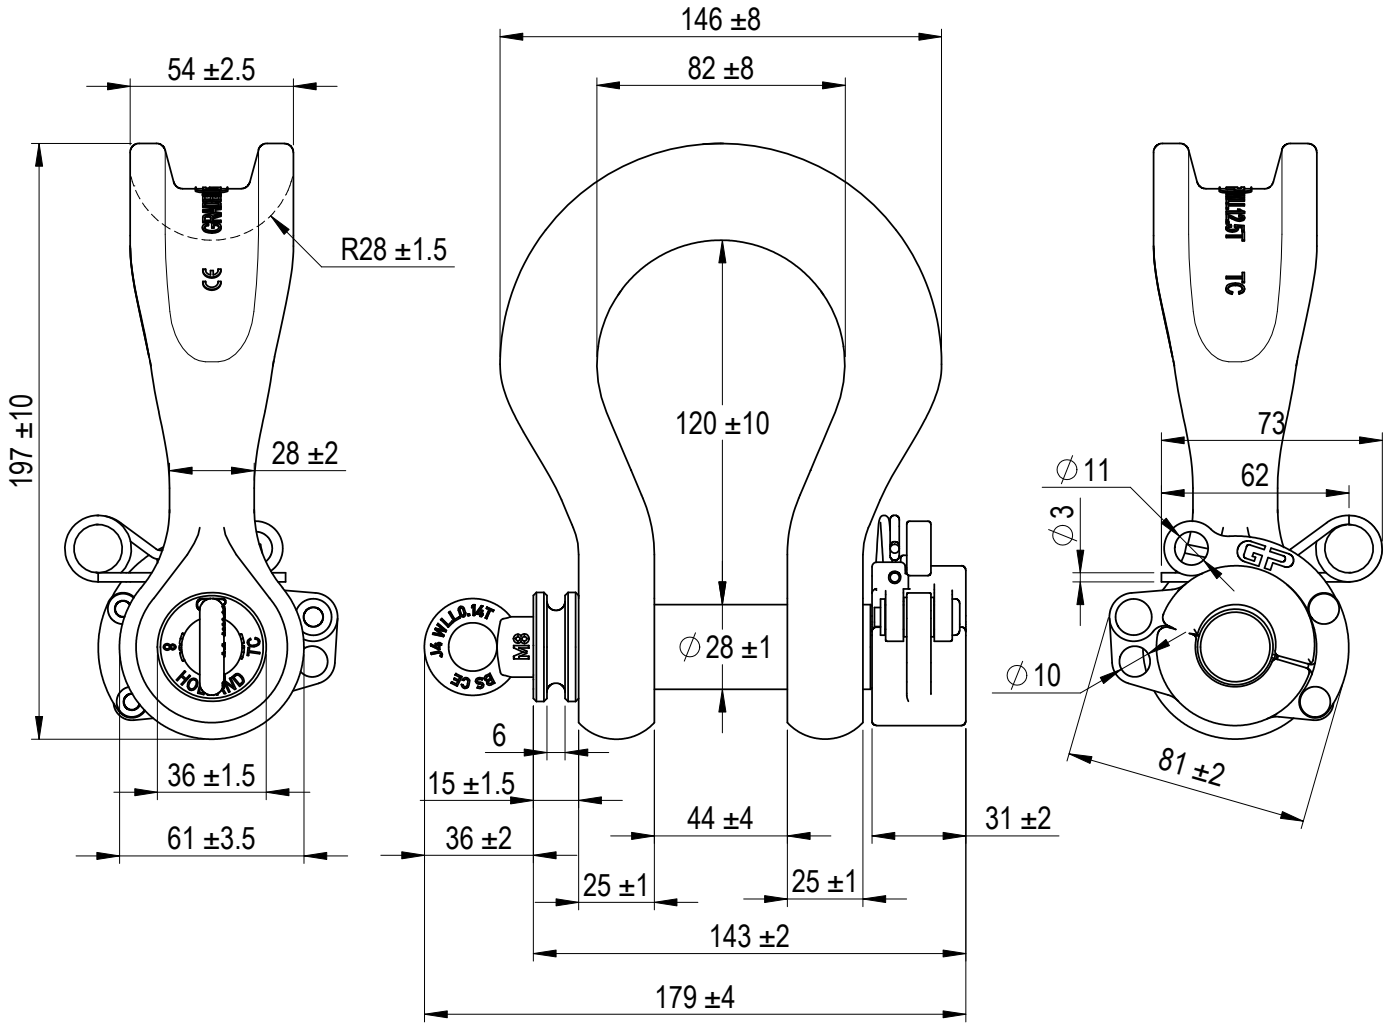

Green Pin® Locking Clamp ROV Sling Shackle

Group : P-6065

Part : SLGPF0012ROVRLLC

WLL : 12.5t

We reserve the right to make amendments on specifications in this drawing without prior notification.

O	First Issue	01-07-2021	DL
Rev.	Description	Date	Drawn

P.O. Box 57, 3360 AB Sliedrecht (The Netherlands)
 Industrieweg 6, 3361 HJ Sliedrecht
 Tel. +31(0)184-413300 www.greenpin.com

Format	A4		
Scale	1:2.5		
Drawing number		5570	Rev. O
Title			

Title **Green Pin® Locking Clamp ROV Sling Shackle**
 Release ROV Sling shackle (grade 8) with locking clamp