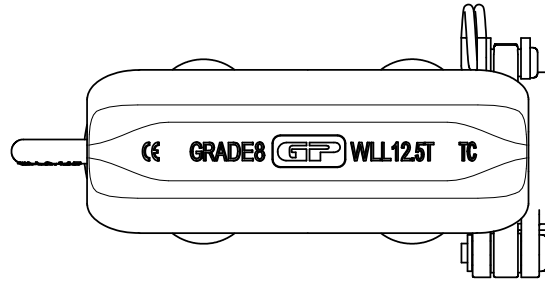

Green Pin® Locking Clamp ROV Sling Shackle

Group : P-6065

Part : SLGPF0012ROVRLLC

WLL : 12.5t

We reserve the right to make amendments on specifications in this drawing without prior notification.

O	First Issue	01-07-2021	DL
Rev.	Description	Date	Drawn

P.O. Box 57, 3360 AB Sliedrecht (The Netherlands)
 Industrieweg 6, 3361 HJ Sliedrecht
 Tel. +31(0)184-413300 www.greenpin.com

Format	A4		
Scale	1:2.5		
Drawing number		5570	Rev. O
Title			

Title **Green Pin® Locking Clamp ROV Sling Shackle**
 Release ROV Sling shackle (grade 8) with locking clamp