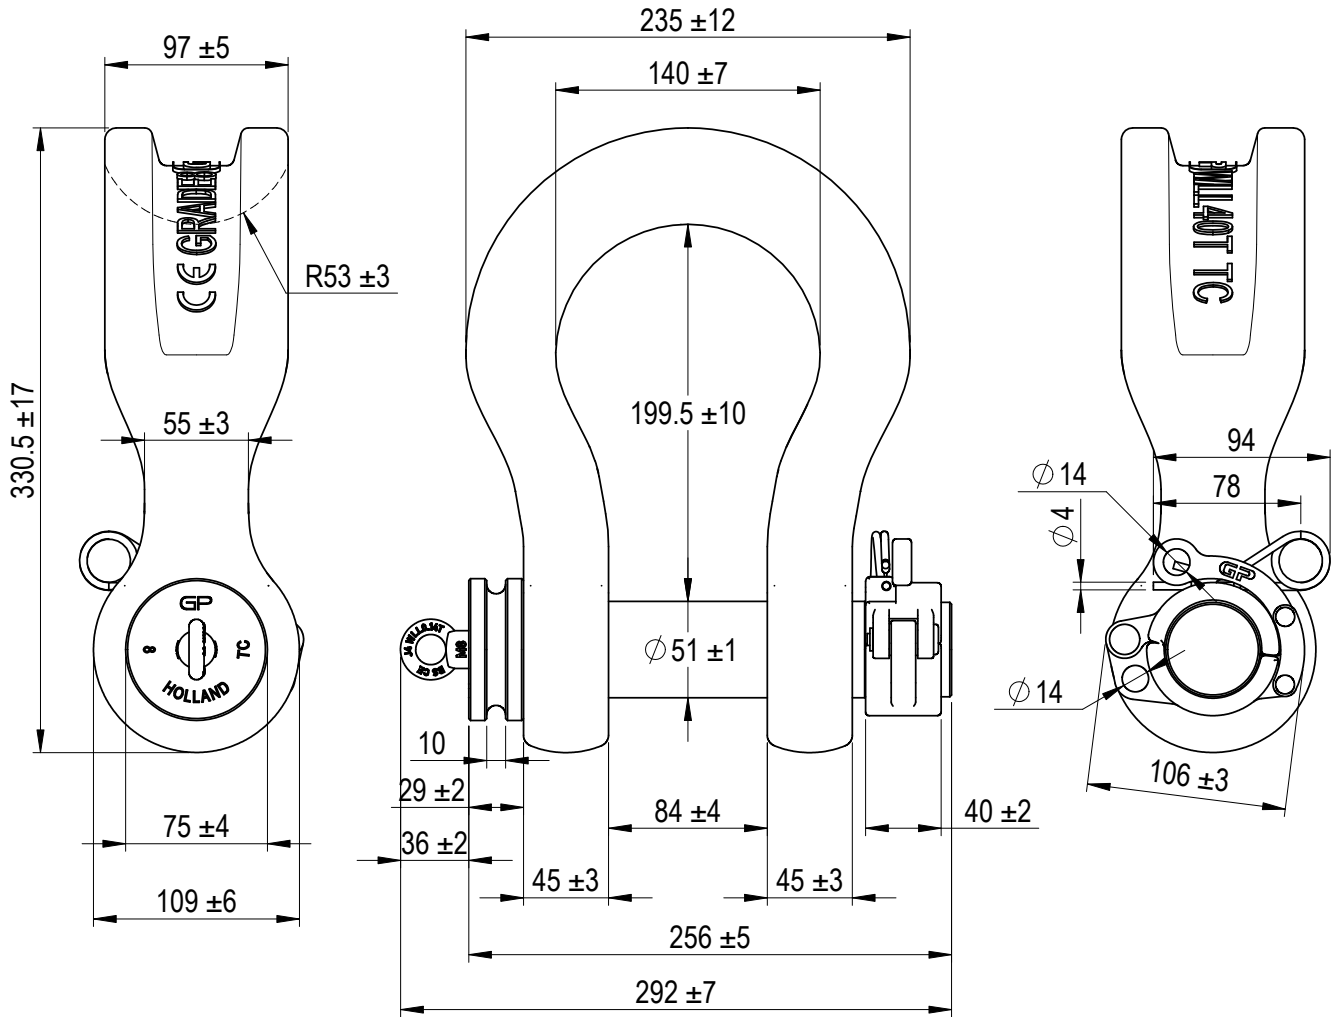

Green Pin® Locking Clamp ROV Sling Shackle

Group : P-6065

Part : SLGPF0040ROVRLLC

WLL : 40t

We reserve the right to make amendments on specifications in this drawing without prior notification.

O	First Issue	01-07-2021	DL
Rev.	Description	Date	Drawn

P.O. Box 57, 3360 AB Sliedrecht (The Netherlands)
 Industrieweg 6, 3361 HJ Sliedrecht
 Tel. +31(0)184-413300 www.greenpin.com

Format	A4	
Scale	1:4	
Drawing number	5573	Rev.
		O

Title Green Pin® Locking Clamp ROV Sling Shackle
 Release ROV Sling shackle (grade 8) with locking clamp