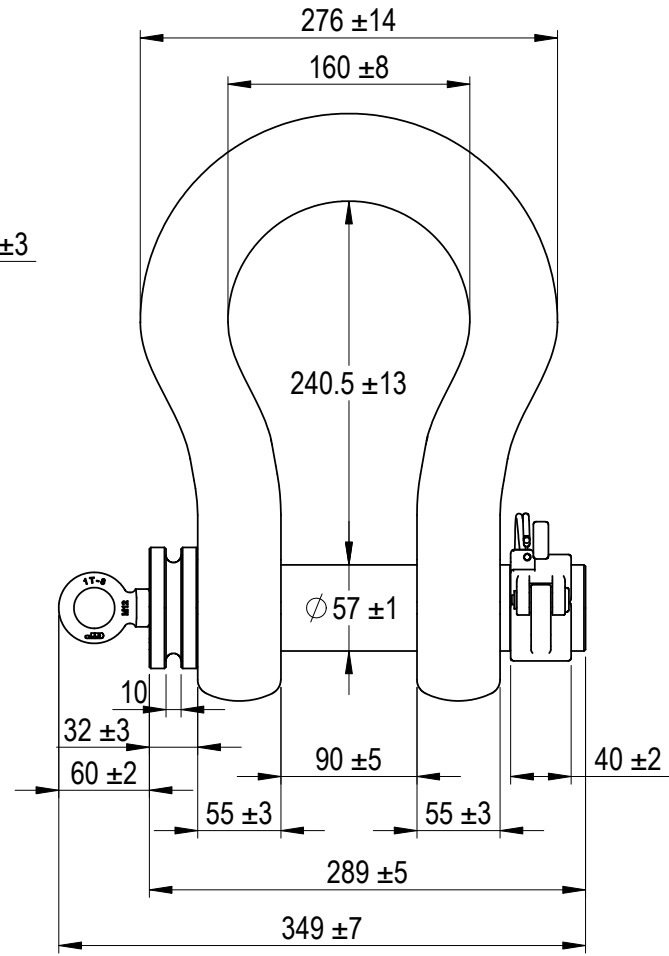

Green Pin® Locking Clamp ROV Sling Shackle

Group : P-6065

Part : SLGPF0055ROVRLLC

WLL : 55t

We reserve the right to make amendments on specifications in this drawing without prior notification.

O	First Issue	01-07-2021	DL
Rev.	Description	Date	Drawn

P.O. Box 57, 3360 AB Sliedrecht (The Netherlands)  
 Industrieweg 6, 3361 HJ Sliedrecht  
 Tel. +31(0)184-413300 www.greenpin.com

Format	A4		
Scale	1:5		
Title		Drawing number	Rev.
Green Pin® Locking Clamp ROV Sling Shackle		5574	O
Release ROV Sling shackle (grade 8) with locking clamp		Remark	
		P-6065	
		SLGPF0055ROVRLLC	