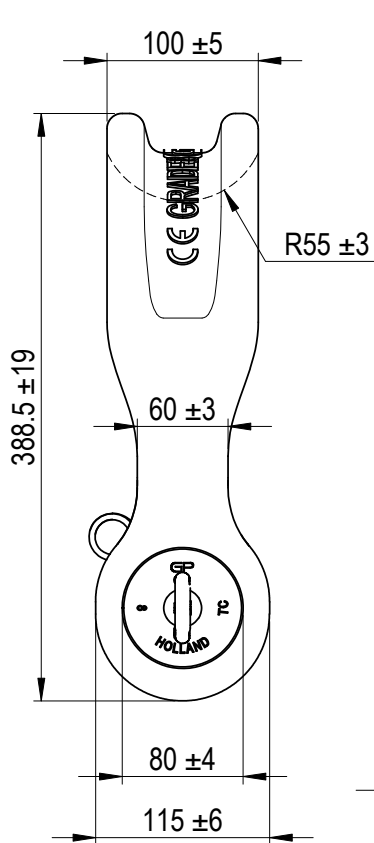

Green Pin® Locking Clamp ROV Sling Shackle

Group : P-6065

Part : SLGPF0055ROVRLLC

WLL : 55t

We reserve the right to make amendments on specifications in this drawing without prior notification.

O	First Issue	01-07-2021	DL
Rev.	Description	Date	Drawn

P.O. Box 57, 3360 AB Sliedrecht (The Netherlands)  
 Industrieweg 6, 3361 HJ Sliedrecht  
 Tel. +31(0)184-413300 www.greenpin.com

Format	A4		
Scale	1:5		
Title		Drawing number	Rev.
Green Pin® Locking Clamp ROV Sling Shackle		5574	O
Release ROV Sling shackle (grade 8) with locking clamp		Remark	
		P-6065	
		SLGPF0055ROVRLLC	