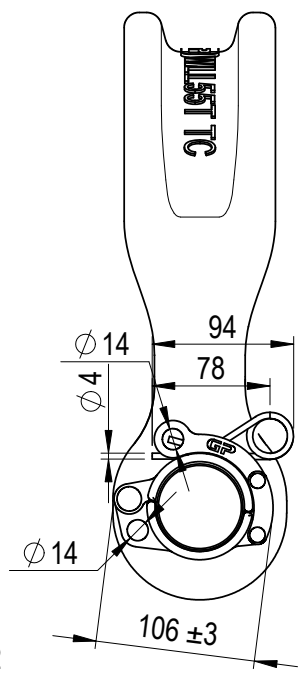

Green Pin® Locking Clamp ROV Sling Shackle

Group : P-6065

Part : SLGPF0055ROVRLLC

WLL : 55t

We reserve the right to make amendments on specifications in this drawing without prior notification.

O	First Issue	01-07-2021	DL
Rev.	Description	Date	Drawn

P.O. Box 57, 3360 AB Sliedrecht (The Netherlands)  
 Industrieweg 6, 3361 HJ Sliedrecht  
 Tel. +31(0)184-413300 www.greenpin.com

Format	A4		
Scale	1:5		
Title		Drawing number	Rev.
Green Pin® Locking Clamp ROV Sling Shackle		5574	O
Release ROV Sling shackle (grade 8) with locking clamp		Remark	
		P-6065	
		SLGPF0055ROVRLLC	