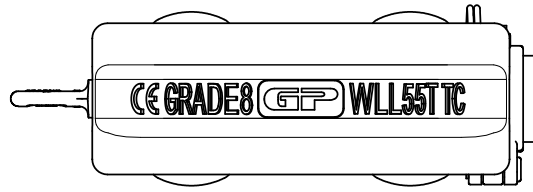

Green Pin® Locking Clamp ROV Sling Shackle

Group : P-6065

Part : SLGPF0055ROVRLLC

WLL : 55t

We reserve the right to make amendments on specifications in this drawing without prior notification.

O	First Issue	01-07-2021	DL
Rev.	Description	Date	Drawn

P.O. Box 57, 3360 AB Sliedrecht (The Netherlands)  
 Industrieweg 6, 3361 HJ Sliedrecht  
 Tel. +31(0)184-413300 www.greenpin.com

Format	A4		
Scale	1:5		
Title		Drawing number	Rev.
Green Pin® Locking Clamp ROV Sling Shackle		5574	O
Release ROV Sling shackle (grade 8) with locking clamp		Remark	
		P-6065	
		SLGPF0055ROVRLLC	