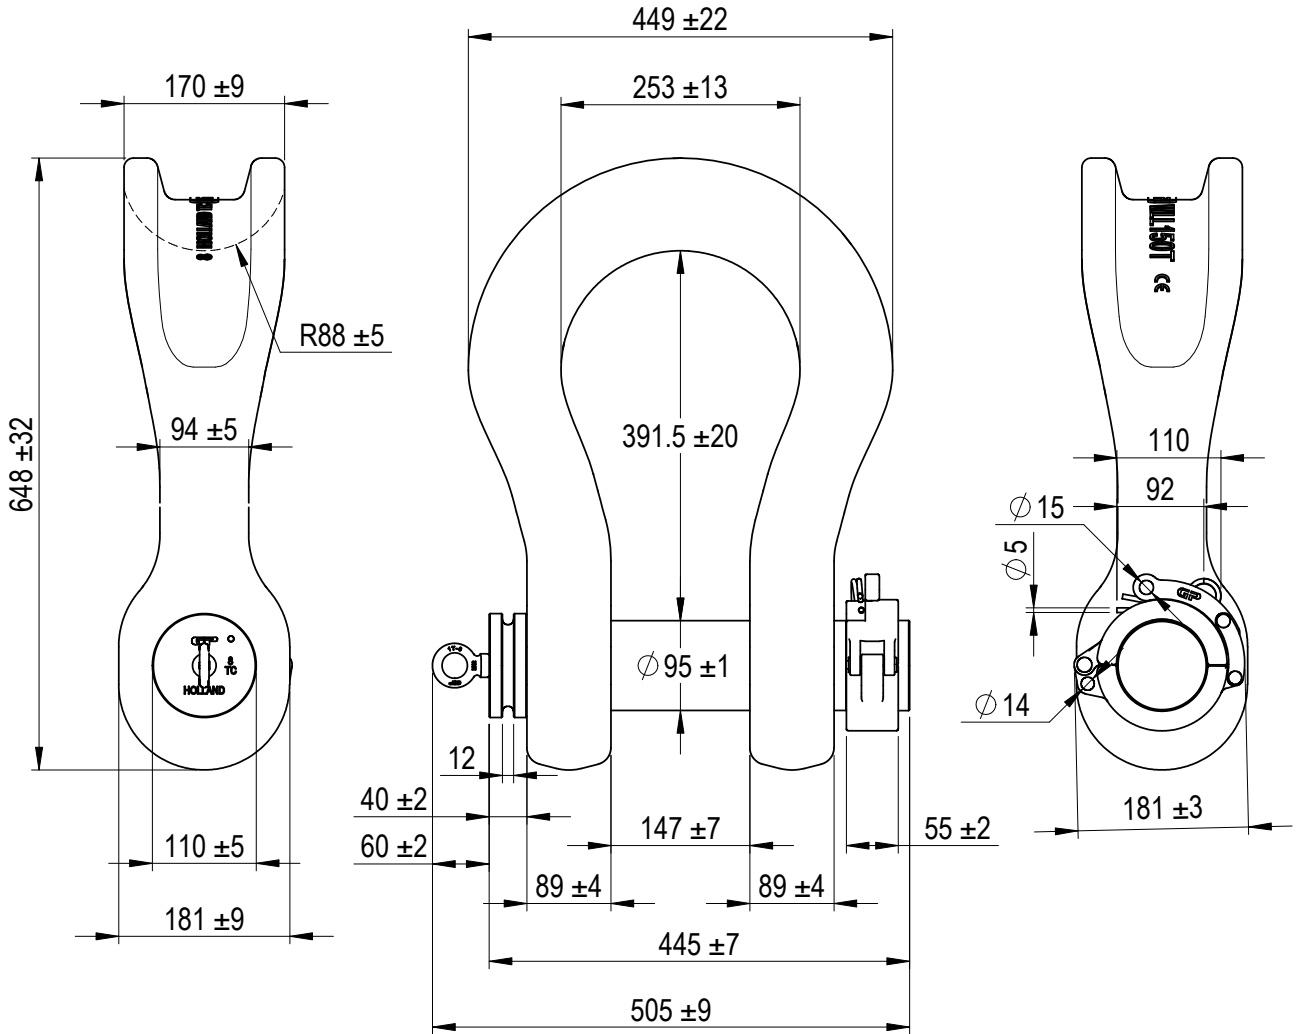

Green Pin® Locking Clamp ROV Sling Shackle

Group : P-6065

Part : SLGPF0150ROVRLLC

WLL : 150t

We reserve the right to make amendments on specifications in this drawing without prior notification.

O	First Issue	01-07-2021	DL
Rev.	Description	Date	Drawn

P.O. Box 57, 3360 AB Sliedrecht (The Netherlands)
 Industrieweg 6, 3361 HJ Sliedrecht
 Tel. +31(0)184-413300 www.greenpin.com

Format	A4		
Scale	1:8		
Title		Drawing number	Rev.
Green Pin® Locking Clamp ROV Sling Shackle		5577	O
Release ROV Sling shackle (grade 8) with locking clamp			