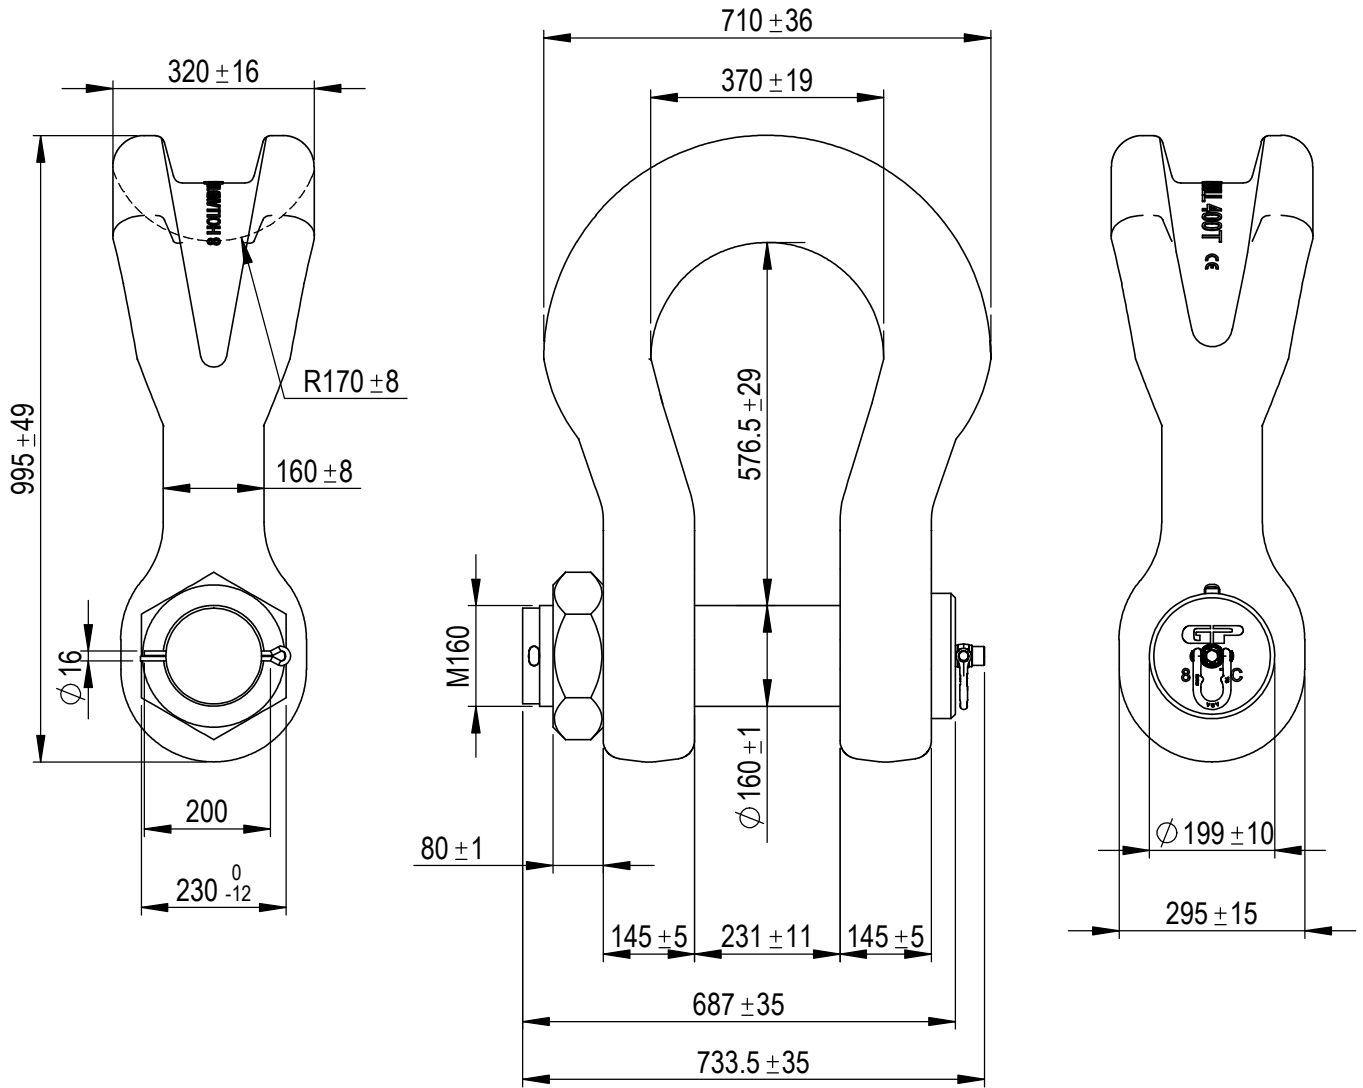

Green Pin® Sling Shackle BN
 Group : P-6033
 Part : SLGPF0400
 WLL : 400t

We reserve the right to make amendments on specifications in this drawing without prior notification.

Rev.	Description	Date	Drawn
B	Product update	2022-6-25	R.CH
A	Product update	2021-11-2	R.CH
0	First issue	2010-9-6	D.L

P.O. Box 57, 3360 AB Sliedrecht (The Netherlands)
 Industrieweg 6, 3361 HJ Sliedrecht
 Tel. +31(0)184-413300 www.greenpin.com

Format	A4		
Scale	1:12		
Drawing number		5284	Rev.
			B

Title **Green Pin® Sling Shackle BN**
 High load capacity bow shackle with safety bolt