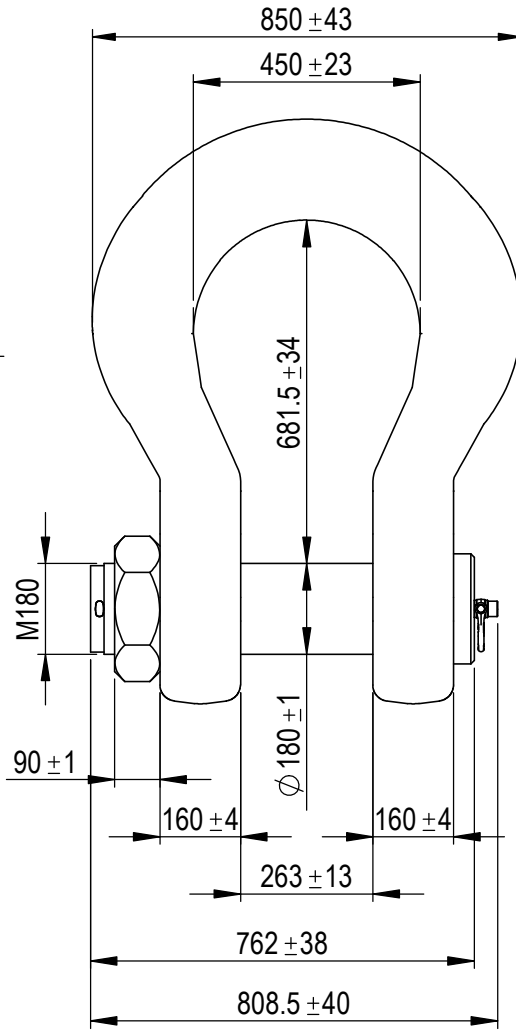

Green Pin® Sling Shackle BN
 Group : P-6033
 Part : SLGPF0500
 WLL : 500t

We reserve the right to make amendments on specifications in this drawing without prior notification.

Rev.	Description	Date	Drawn
B	Product update	2022-06-25	R.CH
A	Product update	2022-02-08	R.CH
0	First issue	2022-01-27	R.CH

P.O. Box 57, 3360 AB Sliedrecht (The Netherlands)
 Industrieweg 6, 3361 HJ Sliedrecht
 Tel. +31(0)184-413300 www.greenpin.com

Format	A4		Rev.
Scale	1:15		
Drawing number		5285	
Title		B	

Title **Green Pin® Sling Shackle BN**
 High load capacity bow shackle with safety bolt