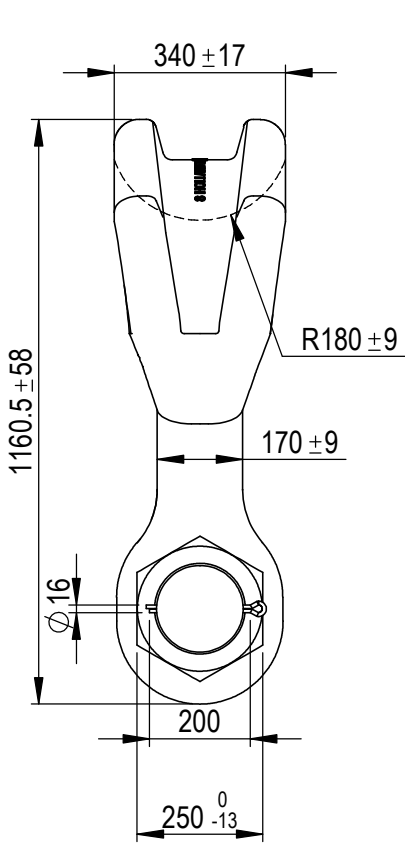

Green Pin® Sling Shackle BN
 Group : P-6033
 Part : SLGPF0500
 WLL : 500t

We reserve the right to make amendments on specifications in this drawing without prior notification.

Rev.	Description	Date	Drawn
B	Product update	2022-06-25	R.CH
A	Product update	2022-02-08	R.CH
0	First issue	2022-01-27	R.CH

P.O. Box 57, 3360 AB Sliedrecht (The Netherlands)
 Industrieweg 6, 3361 HJ Sliedrecht
 Tel. +31(0)184-413300 www.greenpin.com

Format	A4		Rev.
Scale	1:15		
Drawing number		5285	
Title		B	

Title **Green Pin® Sling Shackle BN**
 High load capacity bow shackle with safety bolt