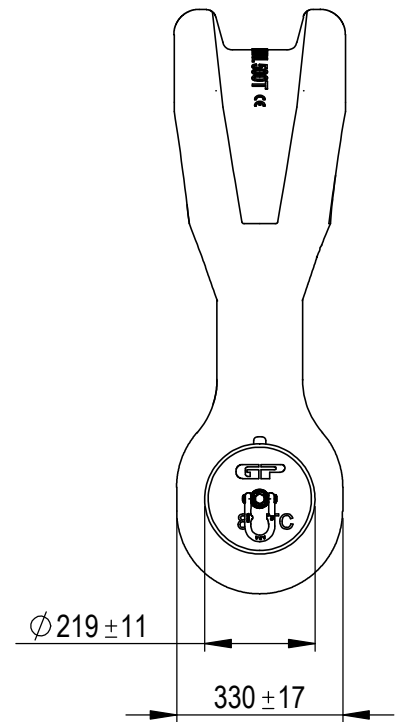

Green Pin® Sling Shackle BN
 Group : P-6033
 Part : SLGPF0500
 WLL : 500t

We reserve the right to make amendments on specifications in this drawing without prior notification.

Rev.	Description	Date	Drawn
B	Product update	2022-06-25	R.CH
A	Product update	2022-02-08	R.CH
0	First issue	2022-01-27	R.CH

P.O. Box 57, 3360 AB Sliedrecht (The Netherlands)
 Industrieweg 6, 3361 HJ Sliedrecht
 Tel. +31(0)184-413300 www.greenpin.com

Format	A4		Rev.
Scale	1:15		
Drawing number		5285	
Title		B	

Title **Green Pin® Sling Shackle BN**
 High load capacity bow shackle with safety bolt