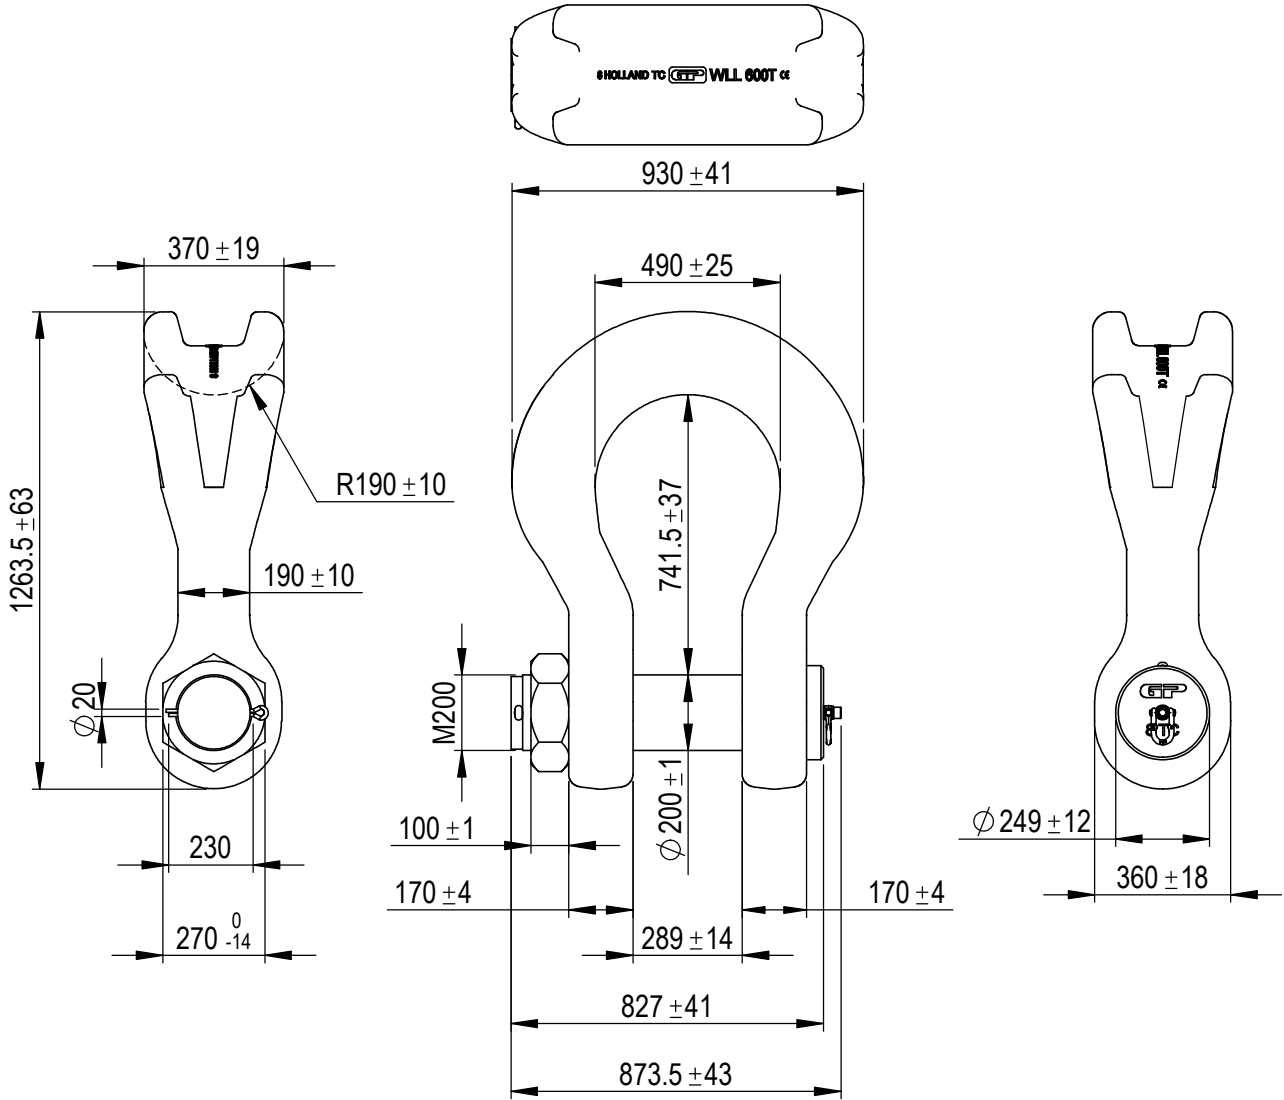

Green Pin® Sling Shackle BN
 Group : P-6033
 Part : SLGPF0600
 WLL : 600t

We reserve the right to make amendments on specifications in this drawing without prior notification.

Rev.	Description	Date	Drawn
A	Product update	2022-06-25	R.CH
0	First Issue	2022-01-27	R.CH

P.O. Box 57, 3360 AB Sliedrecht (The Netherlands)
 Industrierweg 6, 3361 HJ Sliedrecht
 Tel. +31(0)184-413300 www.greenpin.com

Format	A4		
Scale	1:20		
Drawing number			
5286			
Rev.		A	

Title	Green Pin® Sling Shackle BN	Remark	P-6033
	High load capacity bow shackle with safety bolt		SLGPF0600