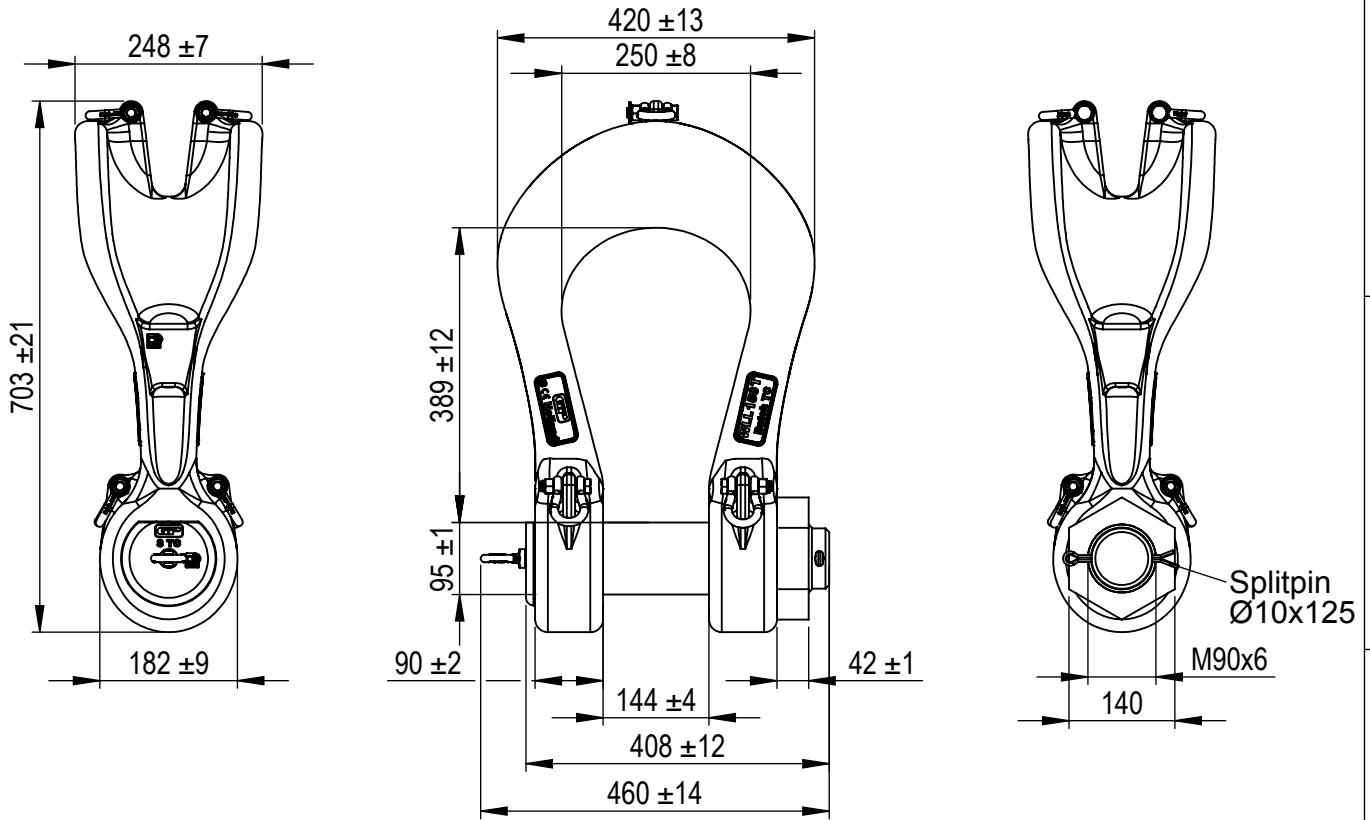

SLPGP0150  
 Group : P-6043  
 Part : SLPGP0150  
 WLL : 150t

We reserve the right to make amendments on specifications in this drawing without prior notification.

Rev.	Description	Date	Drawn
0	First Issue	24-4-2017	RB

P.O. Box 57, 3360 AB Sliedrecht  
 (The Netherlands)  
 Industrieweg 6, 3361 HJ Sliedrecht  
 Tel. +31(0)184-413300 www.vanbeest.nl

Format	A4	
Scale	1:10	
Drawing number	5174	Rev.
		0

Title	Green Pin® Power Sling Shackle bow shackle with safety bolt	Remark	P-6043 SLPGP0150
-------	--	--------	---------------------