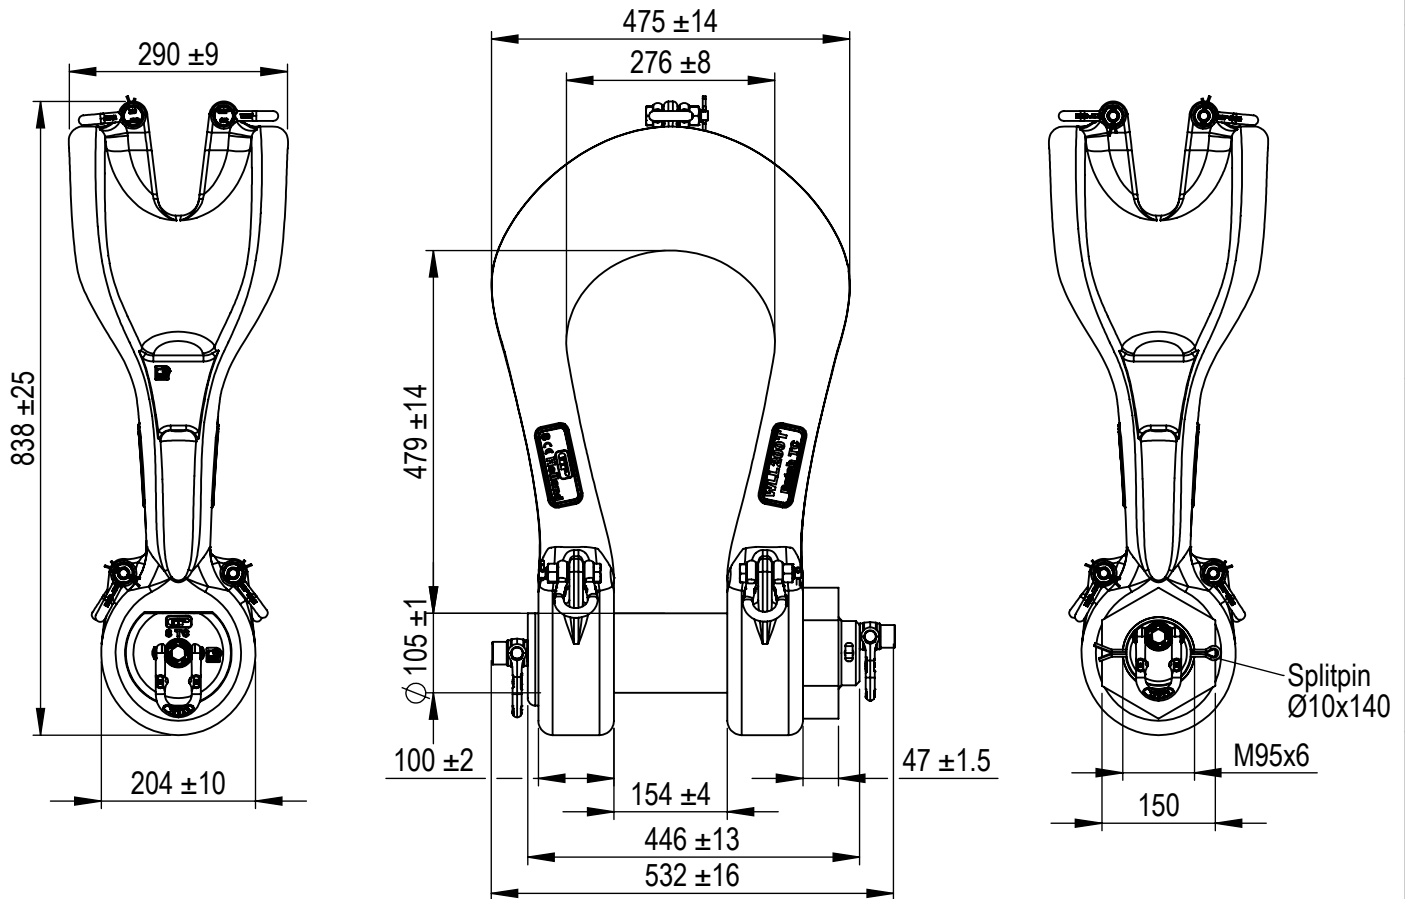

Green Pin® Power Sling Shackle

Group : P-6043
 Part : SLPGP0200
 WLL : 200t

We reserve the right to make amendments on specifications in this drawing without prior notification.

P.O. Box 57, 3360 AB Sliedrecht
 (The Netherlands)
 Industrieweg 6, 3361 HJ Sliedrecht
 Tel. +31(0)184-413300 www.vanbeest.nl

Title **Green Pin® Power Sling Shackle**
 bow shackle with safety bolt

Remark
 P-6043
 SLPGP0200

Format	A4		
Scale	1:10		
Drawing number		Drawing number	Rev.
5175		5175	0