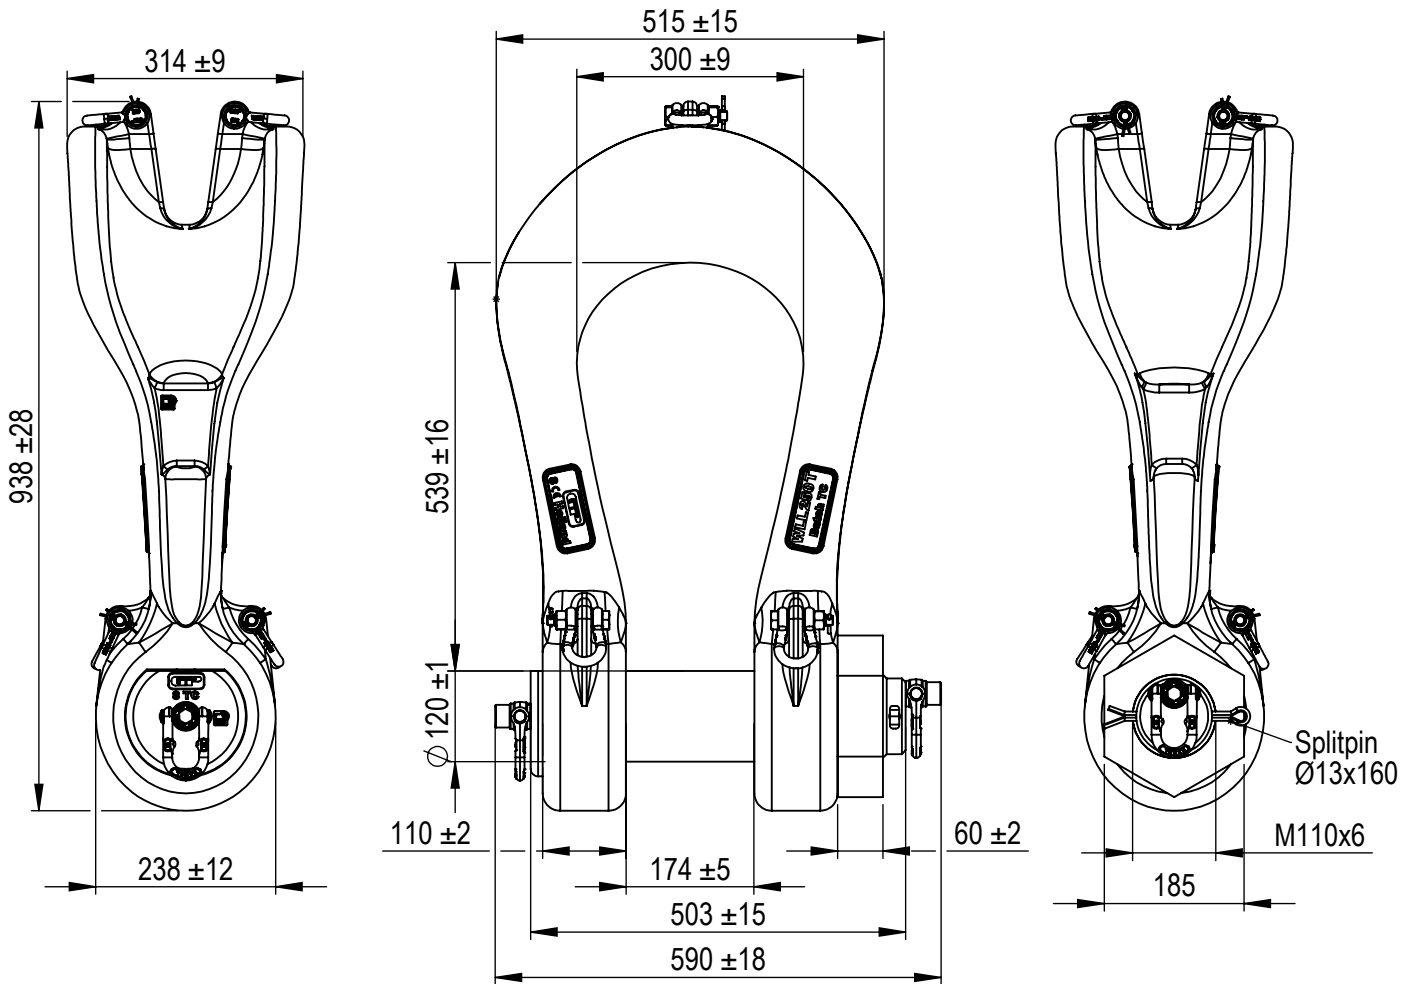

# Green Pin® Power Sling Shackle

Group : P-6043  
 Part : SLPGP0250  
 WLL : 250t

We reserve the right to make amendments on specifications in this drawing without prior notification.

P.O. Box 57, 3360 AB Sliedrecht  
 (The Netherlands)  
 Industrieweg 6, 3361 HJ Sliedrecht  
 Tel. +31(0)184-413300 www.vanbeest.nl

Title **Green Pin® Power Sling Shackle**  
 bow shackle with safety bolt

Remark  
 P-6043  
 SLPGP0250

Format	A4	
Scale	1:10	
Drawing number	5176	Rev.
		0