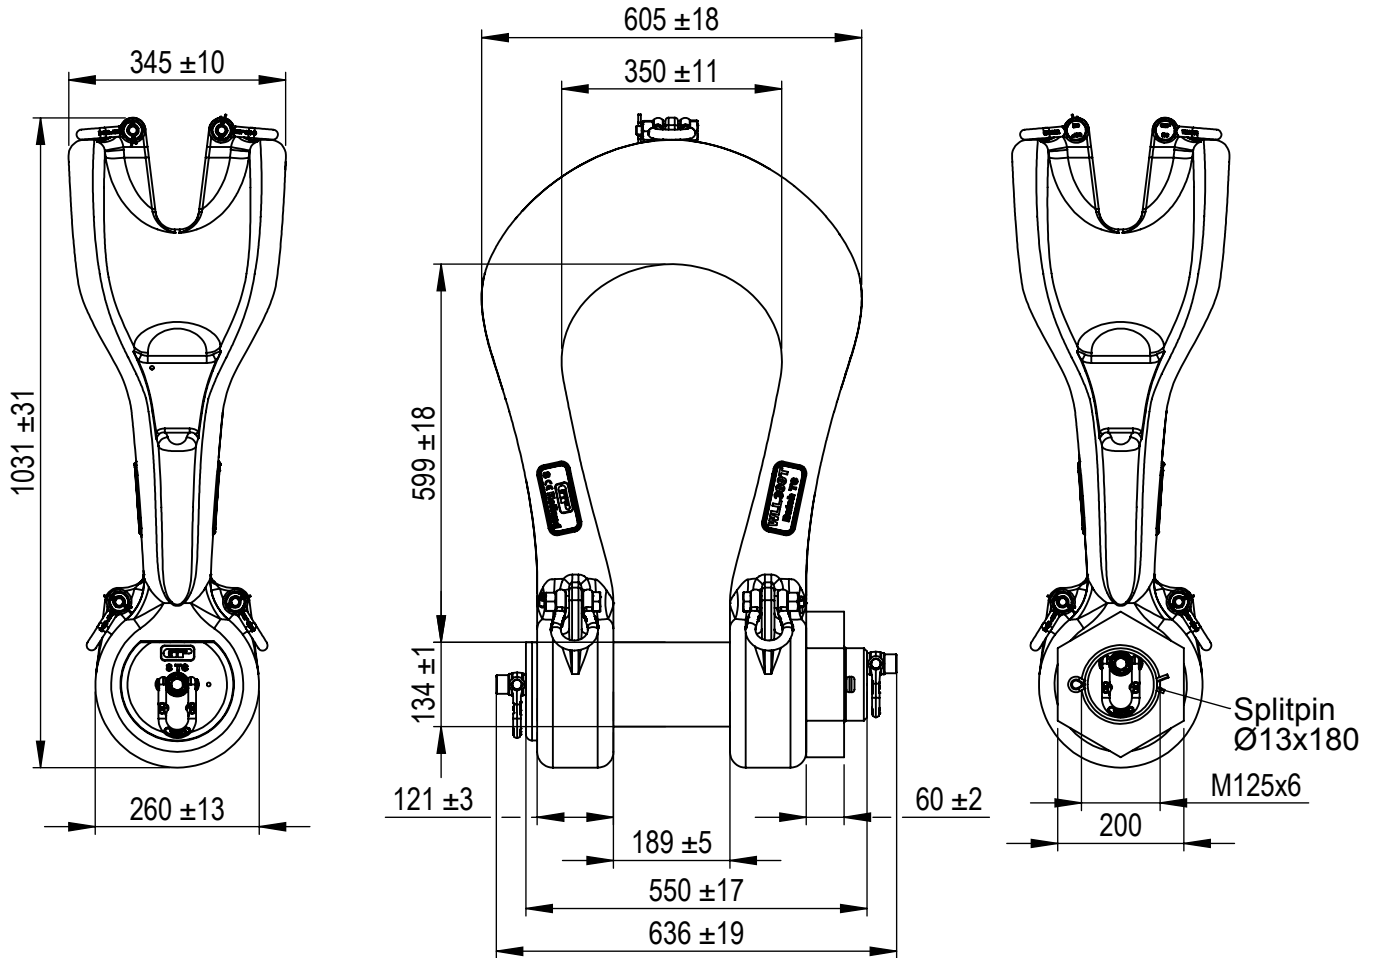

**Green Pin® Power Sling Shackle**

Group : P-6043  
 Part : SLPGP0300  
 WLL : 300t

We reserve the right to make amendments on specifications in this drawing without prior notification.

Rev.	Description	Date	Drawn
0	First Issue	24-4-2017	RB

Title **Green Pin® Power Sling Shackle**  
**Bow shackle with safety bolt**

Remark  
 P-6043  
 SLPGP0300

Format	A4		
Scale	1:12		
Drawing number	5177	Rev.	0