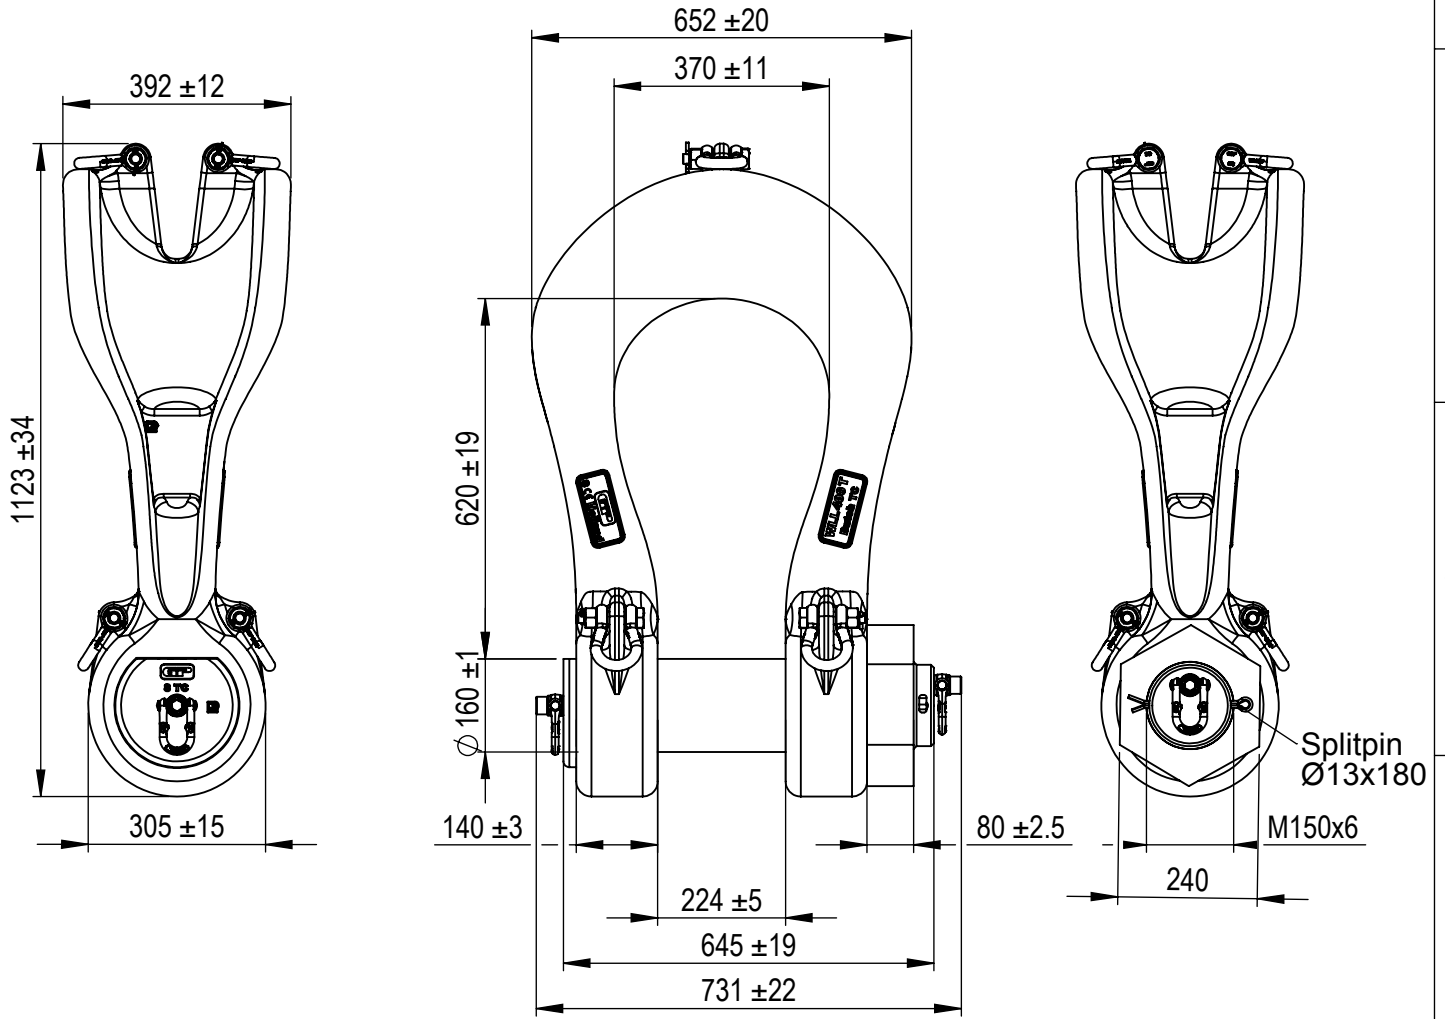

Green Pin® Power Sling Shackle

Group : P-6043
 Part : SLPGP0400
 WLL : 400t

We reserve the right to make amendments on specifications in this drawing without prior notification.

Rev.	Description	Date	Drawn
0	First Issue	24-04-2017	RB

P.O. Box 57, 3360 AB Sliedrecht
 (The Netherlands)
 Industrieweg 6, 3361 HJ Sliedrecht
 Tel. +31(0)184-413300 www.vanbeest.nl

Format	A4	
Scale	1:13	
Drawing number	5178	Rev.
		0

Title **Green Pin® Power Sling Shackle**
 bow shackle with safety bolt