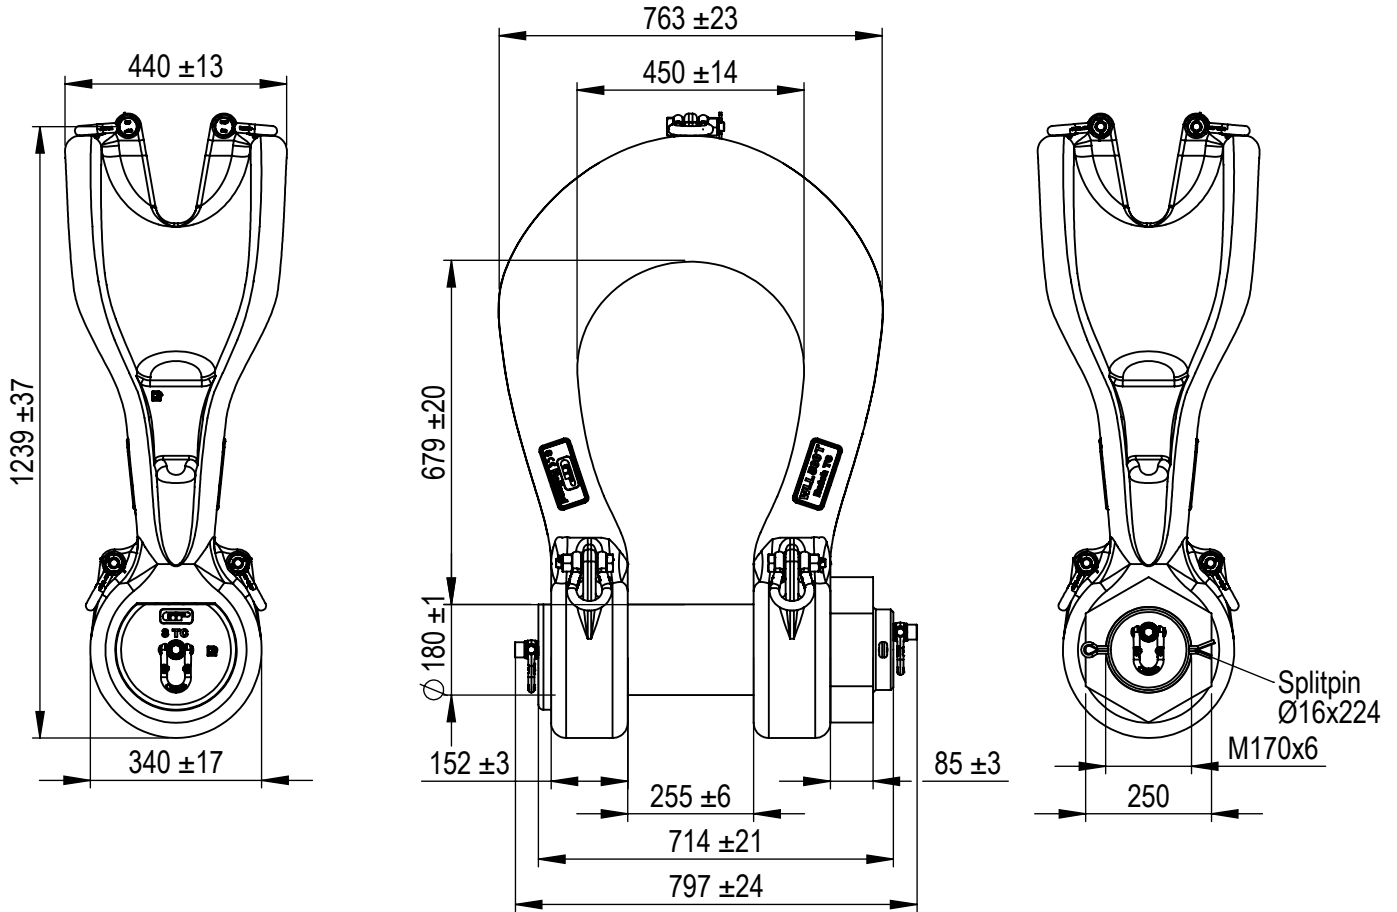

Green Pin® Power Sling Shackle

Group : P-6043
 Part : SLPGP0500
 WLL : 500t

We reserve the right to make amendments on specifications in this drawing without prior notification.

Rev.	Description	Date	Drawn
0	First Issue	24-4-2017	RB

Title **Green Pin® Power Sling Shackle**
 bow shackle with safety bolt

Remark
 P-6043
 SLPGP0500

Format	A4		
Scale	1:15		
Drawing number		Rev.	
5179		0	