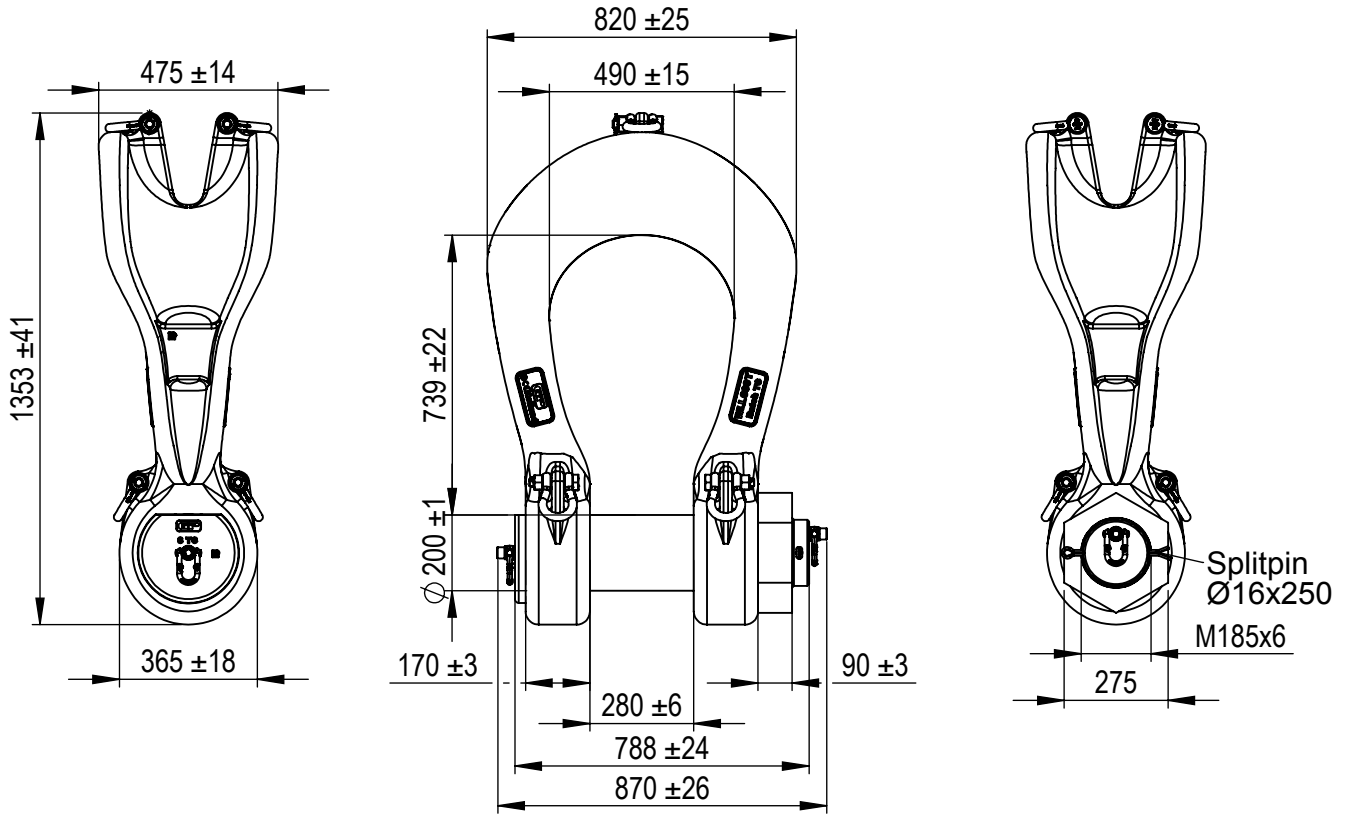

Green Pin® Power Sling Shackle

Group : P-6043
 Part : SLPGP0600
 WLL : 600t

We reserve the right to make amendments on specifications in this drawing without prior notification.

Rev.	Description	Date	Drawn
0	First Issue	24-4-2017	RB

Title **Green Pin® Power Sling Shackle**
bow shackle with safety bolt

Remark
 P-6043
 SLPGP0600

Format	A4	
Scale	1:20	
Drawing number	5180	Rev.
		0