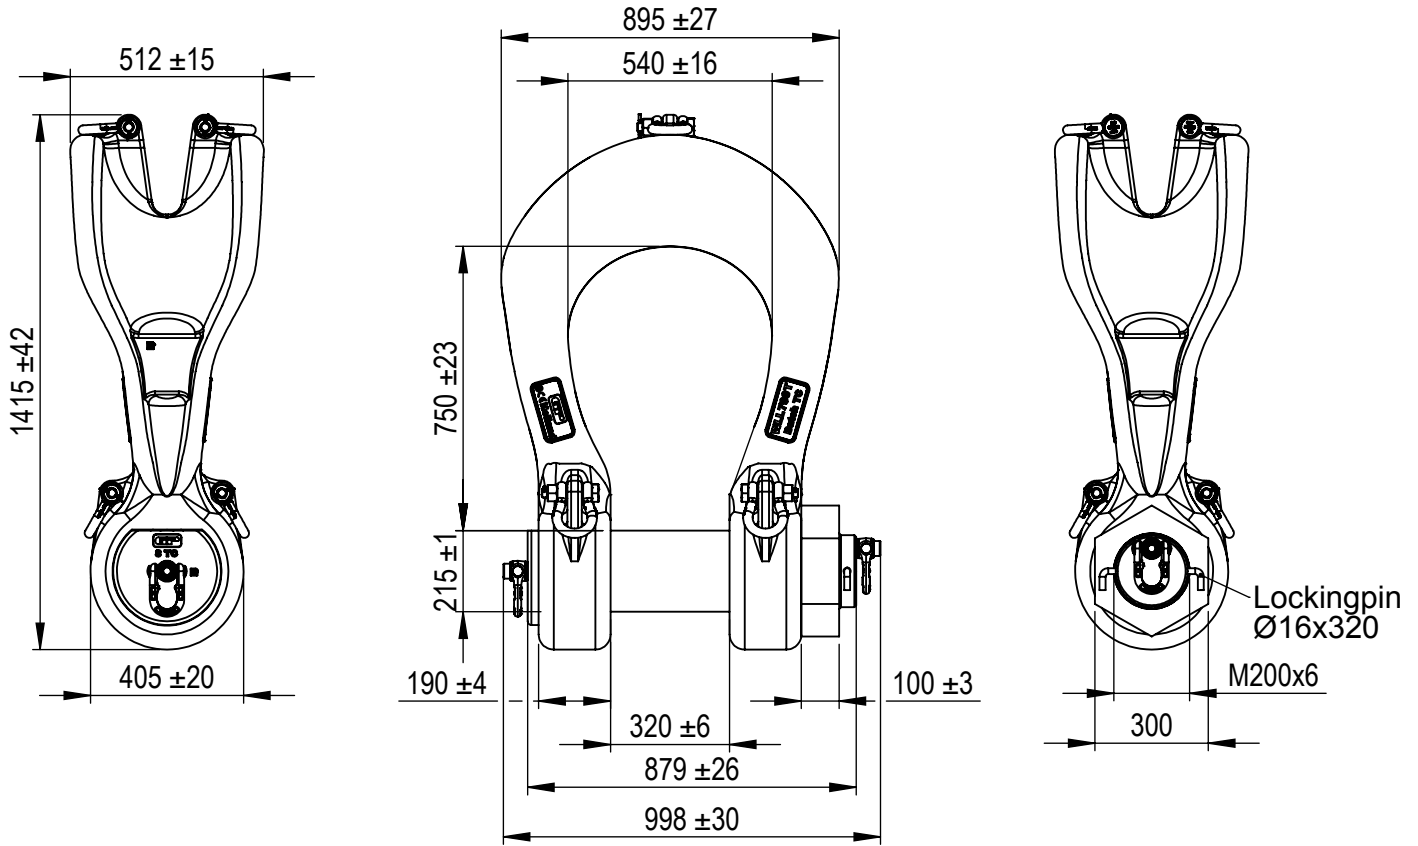

Green Pin® Power Sling Shackle

Group : P-6043
 Part : SLPGP0700
 WLL : 700t

We reserve the right to make amendments on specifications in this drawing without prior notification.

Rev.	Description	Date	Drawn
0	First Issue	26-04-2017	RB

Title **Green Pin® Power Sling Shackle**
bow shackle with safety bolt

Remark
 P-6043
 SLPGP0700

Format	A4		
Scale	1:20		
Drawing number		Rev.	
5181		0	