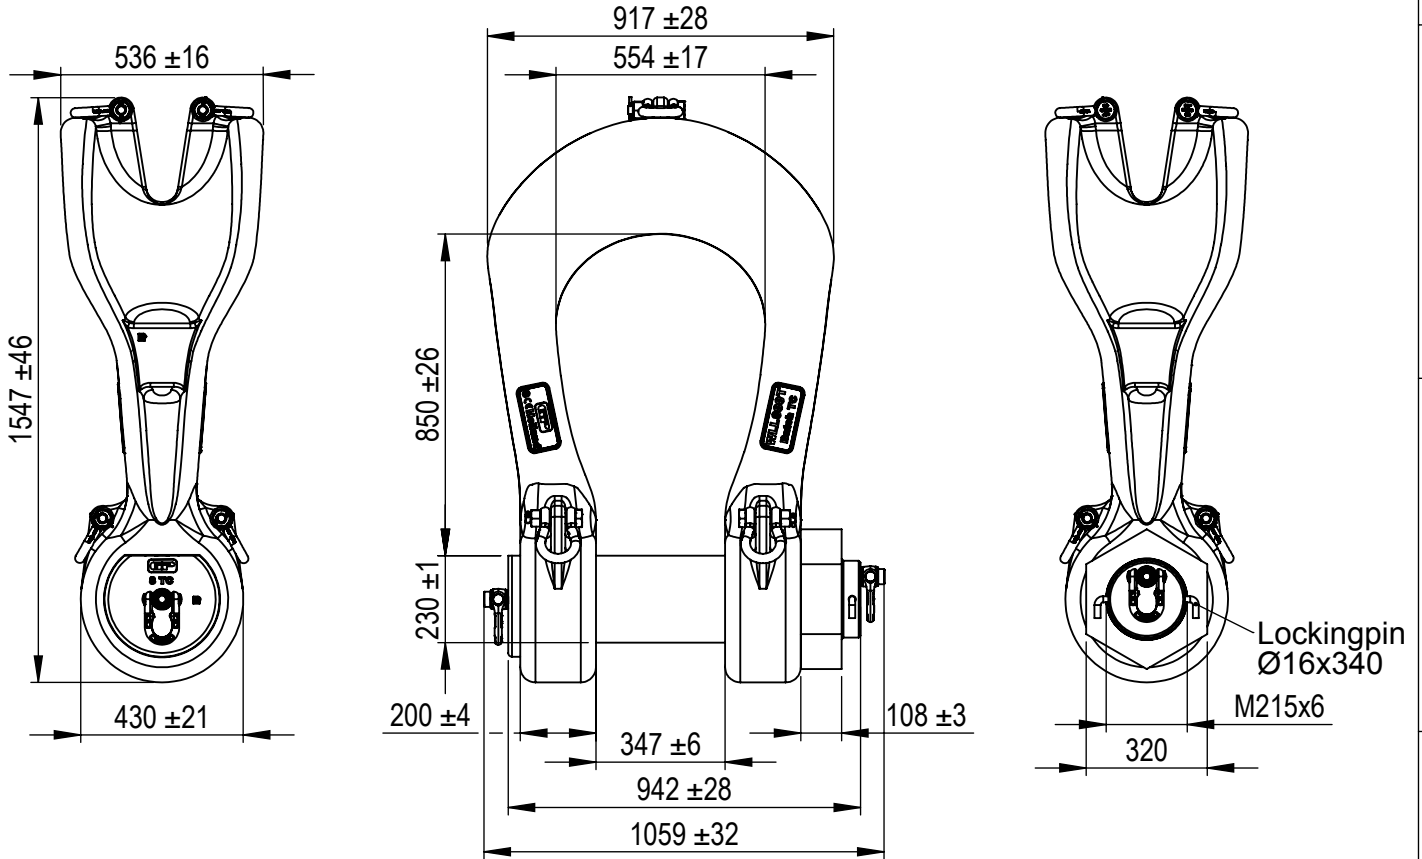

Green Pin® Power Sling Shackles

Group : P-6043
 Part : SLPGP0800
 WLL : 800t

We reserve the right to make amendments on specifications in this drawing without prior notification.

Rev.	Description	Date	Drawn
0	First Issue	26-04-2017	RB

Title **Green Pin® Power Sling Shackles**
 bow shackle with safety bolt

Remark
 P-6043
 SLPGP0800

Format	A4		
Scale	1:20		
Drawing number	5182	Rev.	0