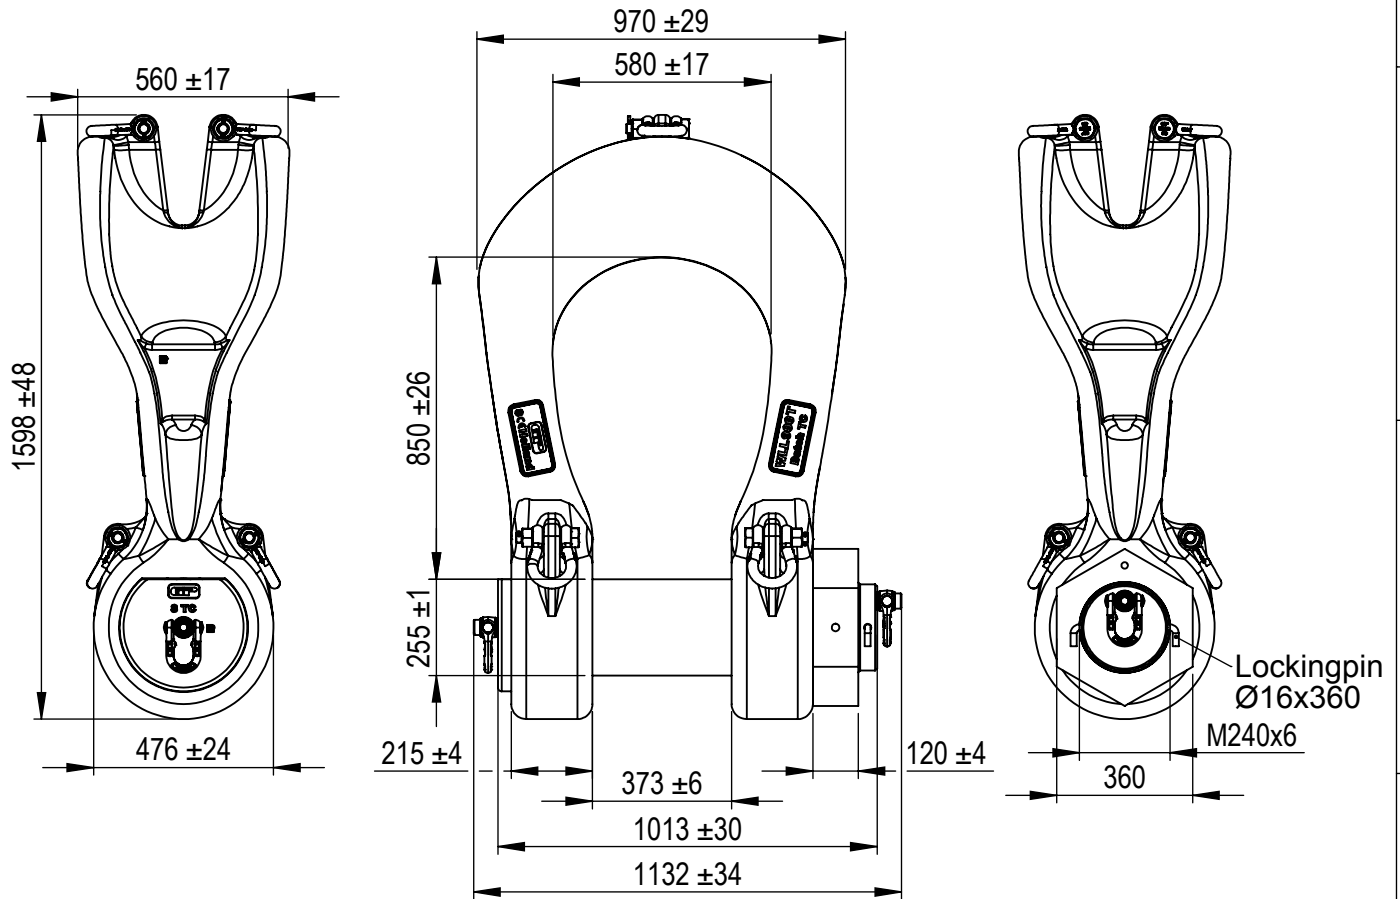

Green Pin® Power Sling Shackles

Group : P-6043
 Part : SLPGP0900
 WLL : 900t

We reserve the right to make amendments on specifications in this drawing without prior notification.

Rev.	Description	Date	Drawn
0	First Issue	1-5-2017	RB

Title **Green Pin® Power Sling Shackles**
 bow shackle with safety bolt

Remark
 P-6043
 SLPGP0900

Format	A4	
Scale	1:20	
Drawing number	5183	Rev.
		0