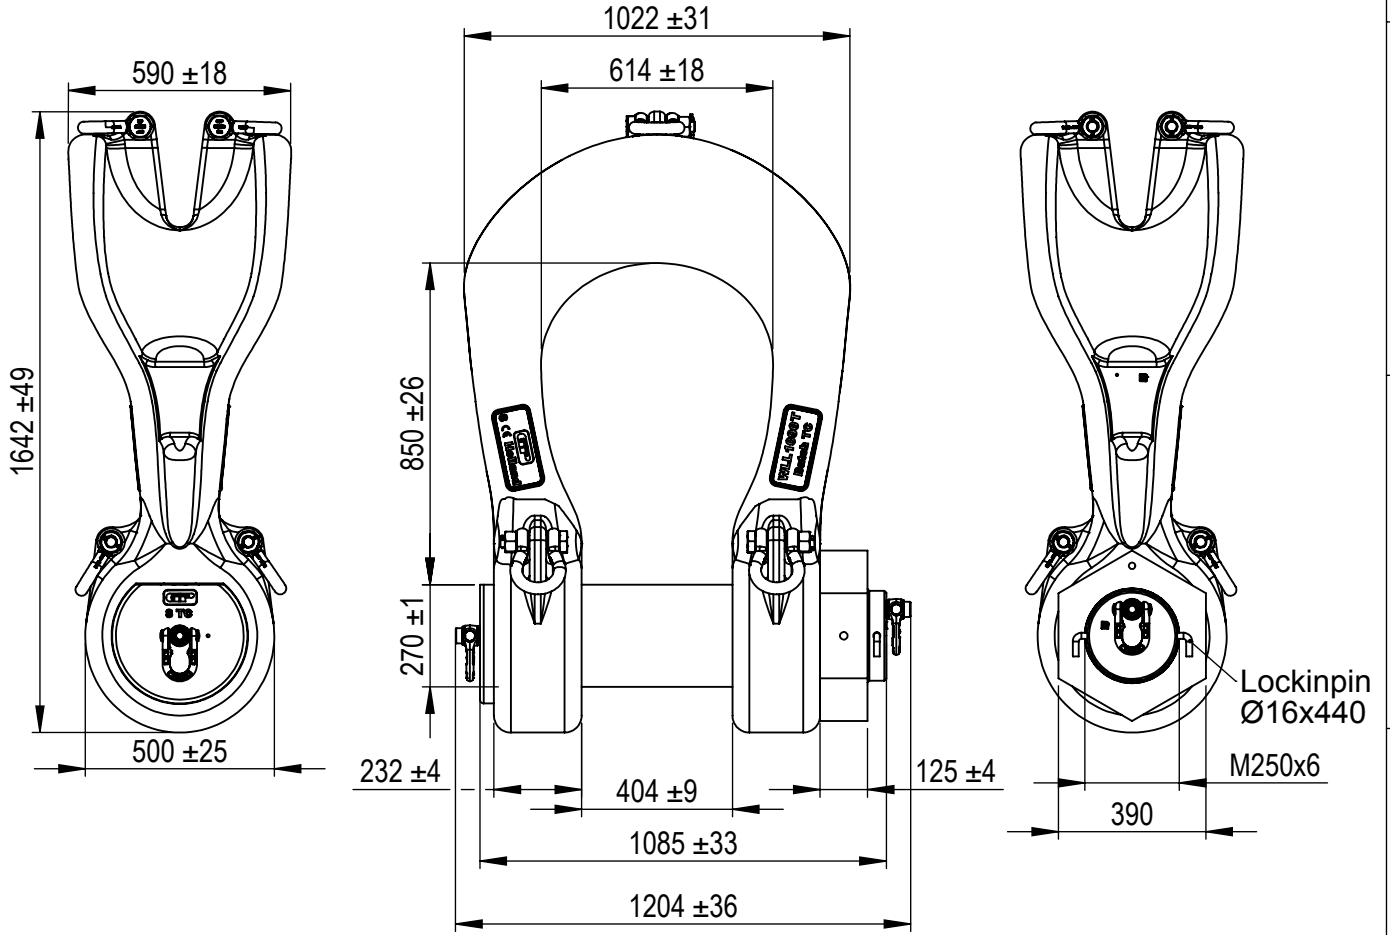

Green Pin® Power Sling Shackle

Group : P-6043
 Part : SLPGP1000
 WLL : 1000t

We reserve the right to make amendments on specifications in this drawing without prior notification.

Rev.	Description	Date	Drawn
0	First Issue	1-5-2017	RB

Title **Green Pin® Power Sling Shackle**
 bow shackle with safety bolt

Remark
 P-6043
 SLPGP1000

Format	A4		
Scale	1:20		
Drawing number		5184	Rev.
			0