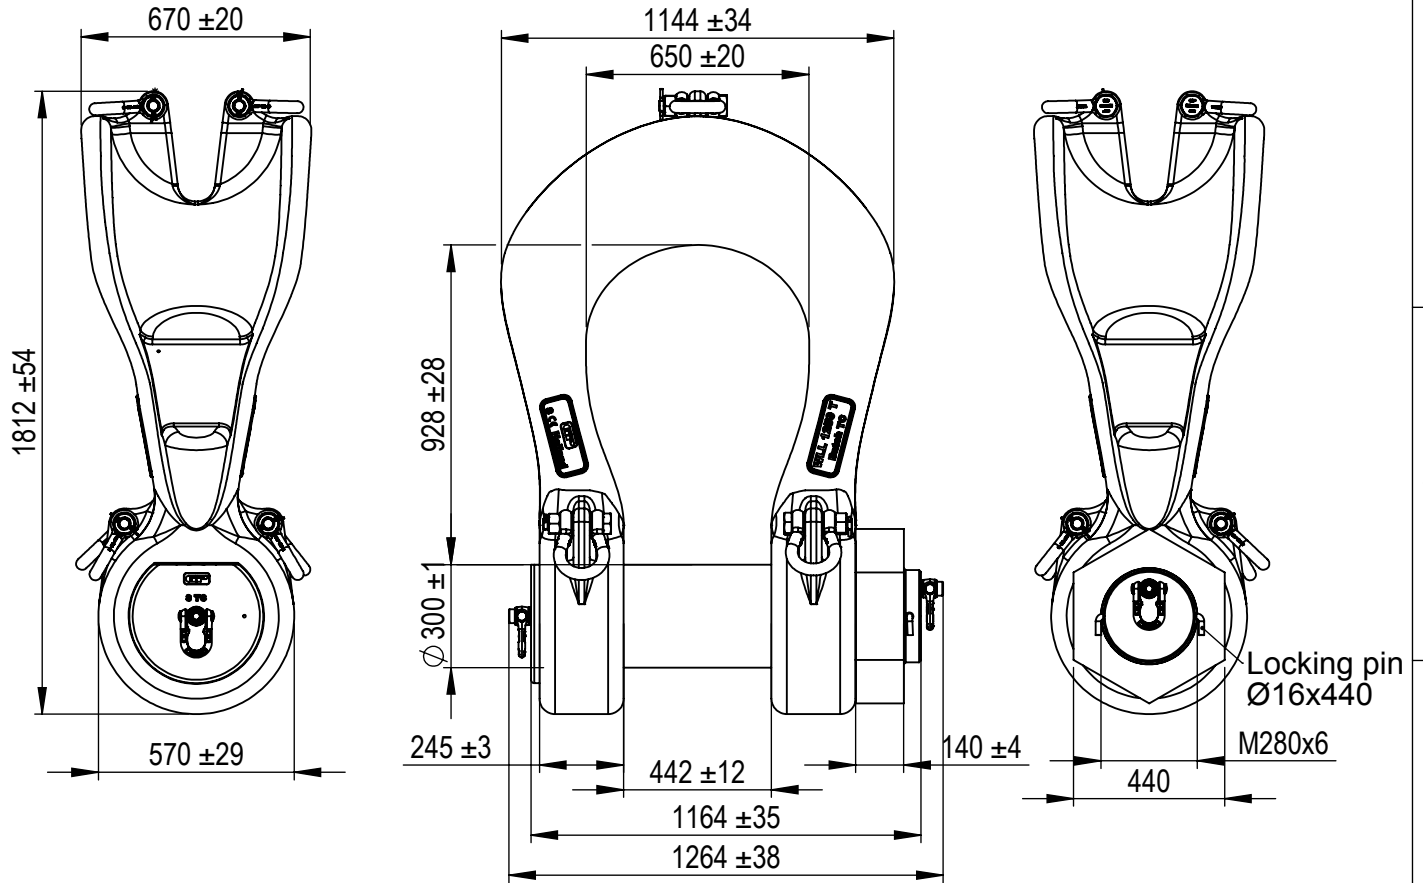

Green Pin® Power Sling Shackle

Group : P-6043
 Part : SLPGP1250
 WLL : 1250t

We reserve the right to make amendments on specifications in this drawing without prior notification.

Rev.	Description	Date	Drawn
0	First Issue	24-04-2017	RB

Title **Green Pin® Power Sling Shackle**
 bow shackle with safety bolt

Remark
 P-6043
 SLPGP1250

Format	A4		
Scale	1:22		
Drawing number		5185	Rev.
			0