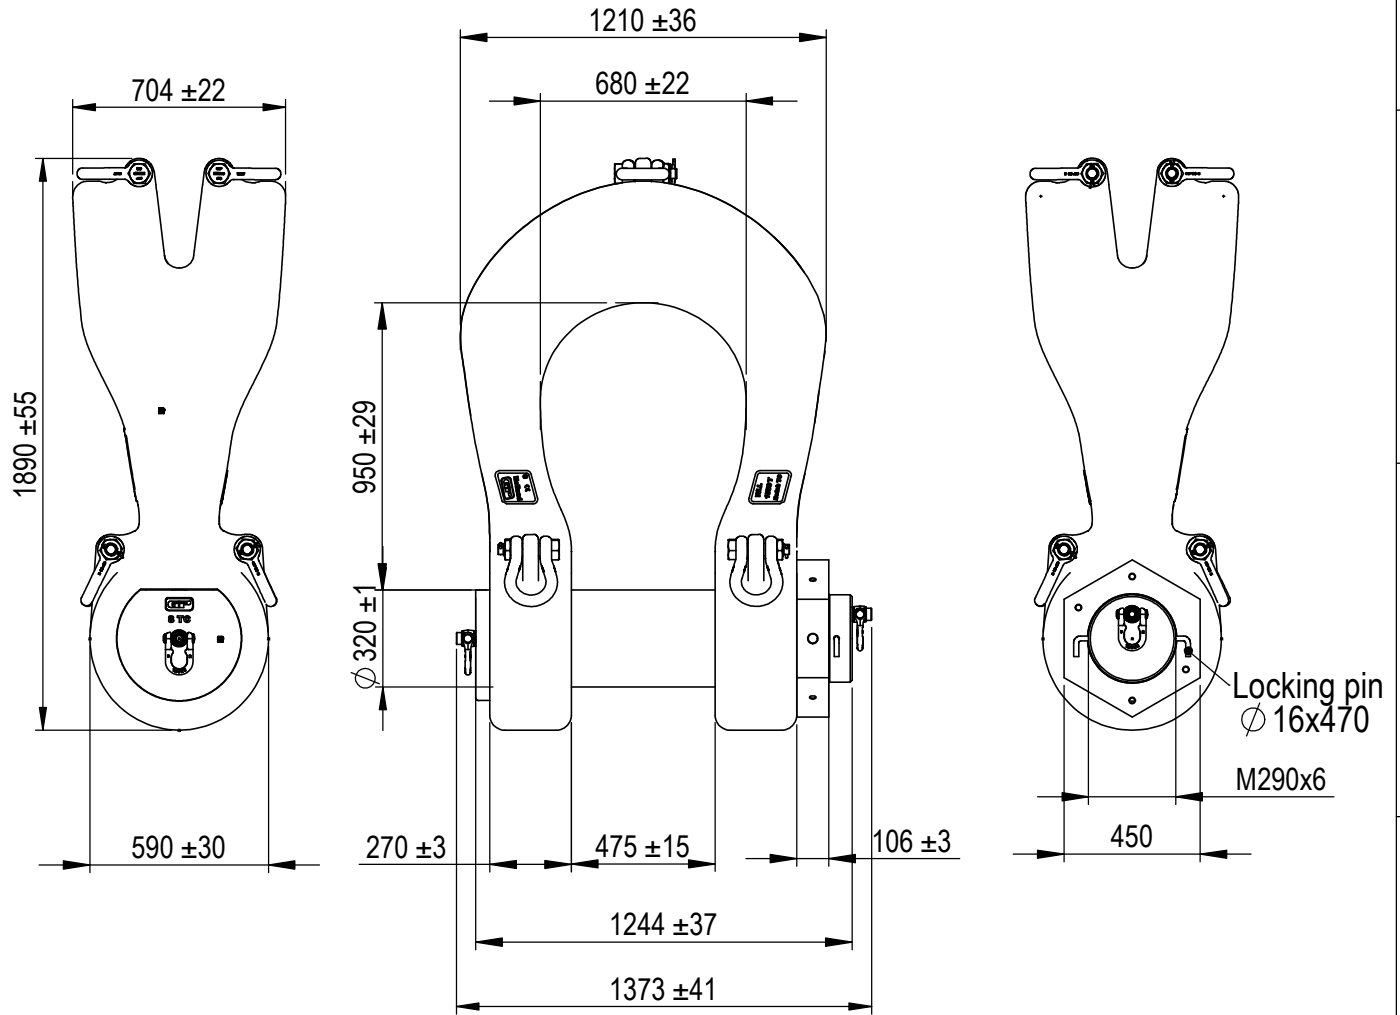

Green Pin® Power Sling Shackle
 Group : P-6043
 Part : SLPGP1550
 WLL : 1550t

We reserve the right to make amendments on specifications in this drawing without prior notification.

Rev.	Description	Date	Drawn
A	Update drawing	01-06-2021	DL
0	First Issue	01-08-2020	EvN

P.O. Box 57, 3360 AB Sliedrecht (The Netherlands)
 Industrieweg 6, 3361 HJ Sliedrecht
 Tel. +31(0)184-413300 www.greenpin.com

Format	A4		
Scale	1:25		
Drawing number		Rev.	
5186		A	

Title	Green Pin® Power Sling Shackle bow shackle with safety bolt	Remark	P-6043 SLPGP1550
-------	--	--------	---------------------