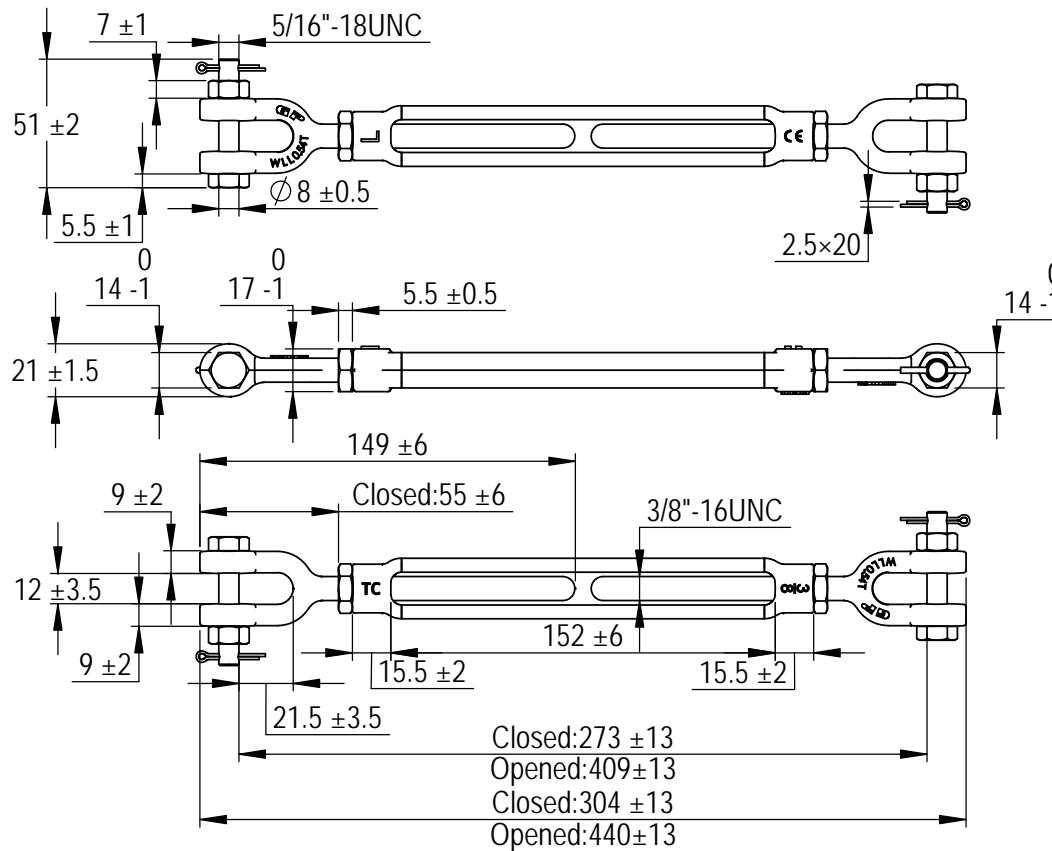

Green Pin® turnbuckles Jaw-Jaw with safety bolt

Group : G-6323

Part : SSGPGG1006

WLL : 0.54t

A	Add Split Pin	2014-10-1	T.J.
0	First Issue	2013-10-1	T.J.
Rev.	Description	Date	Drawn
Copyright by Van Beest B.V. moreover this document is the property of Van Beest B.V. This document or any part of it may neither be made known, copied or multiplied, nor used for any purpose other than that for which it is specifically furnished, without the prior written consent of Van Beest B.V.			
Title Green Pin® turnbuckles Jaw-Jaw with safety bolt generally to ASTM F1145-92		Remark G-6323 SSGPGG1006	

P.O. Box 57, 3360 AB Sliedrecht
 (The Netherlands)
 Industrieweg 6, 3361 HJ Sliedrecht
 Tel. +31(0)184-413300 www.vanbeest.nl

Format	A4	
Scale	1:3	
Drawing number	5550	Rev.
	A	

We reserve the right to make amendments on specifications in this drawing without prior notification.