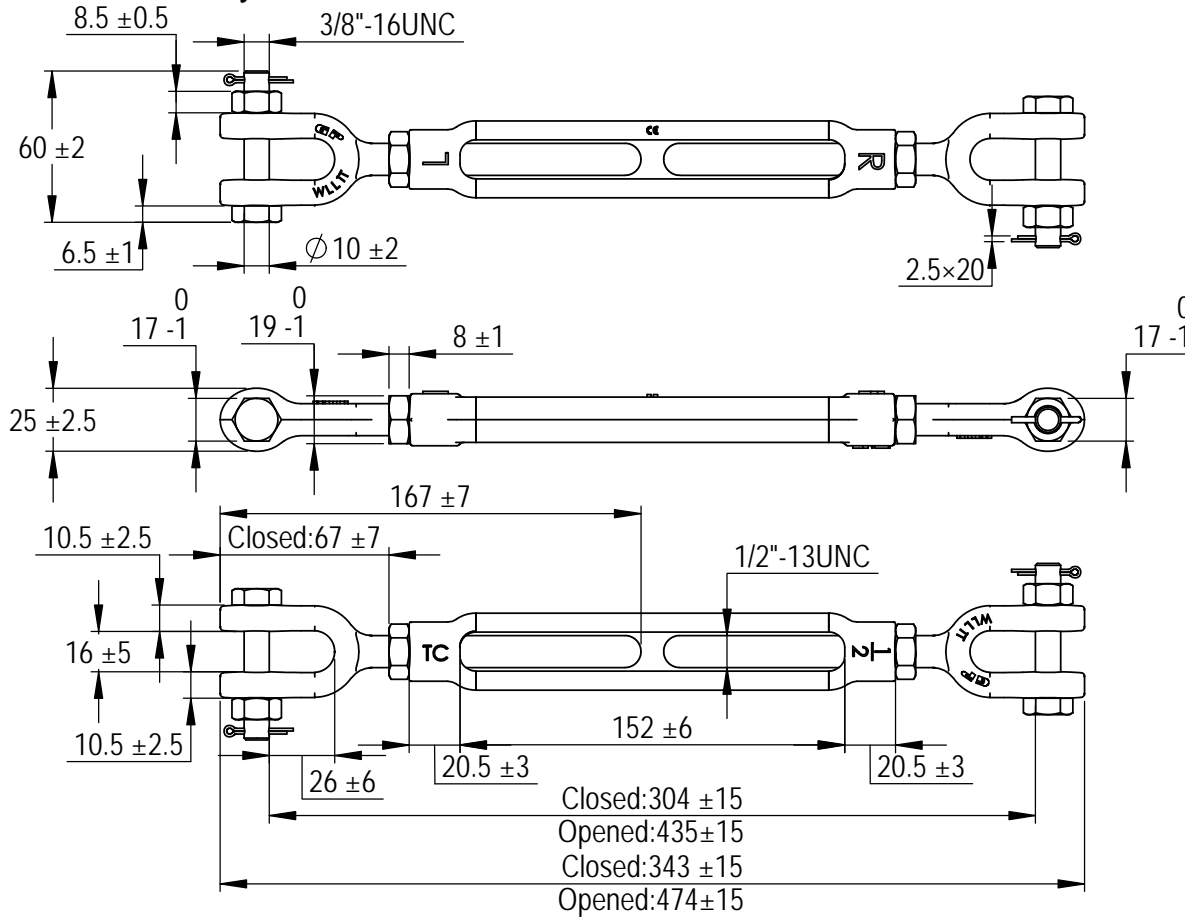

Green Pin® turnbuckles Jaw-Jaw with safety bolt

Group : G-6323

Part : SSGPGG1206

WLL : 1t

A	Add Split Pin	2014-10-1	T.J.
0	First Issue	2013-10-1	T.J.
Rev.	Description	Date	Drawn
Copyright by Van Beest B.V. moreover this document is the property of Van Beest B.V. This document or any part of it may neither be made known, copied or multiplied, nor used for any purpose other than that for which it is specifically furnished, without the prior written consent of Van Beest B.V.			
Title Green Pin® turnbuckles Jaw-Jaw with safety bolt generally to ASTM F1145-92		Remark G-6323 SSGPGG1206	

VAN BEEST 

P.O. Box 57, 3360 AB Sliedrecht
(The Netherlands)
Industrieweg 6, 3361 HJ Sliedrecht
Tel. +31(0)184-413300 www.vanbeest.nl

Format	A4		
Scale	1:3		
Drawing number		5551	Rev.
			A

We reserve the right to make amendments on specifications in this drawing without prior notification.