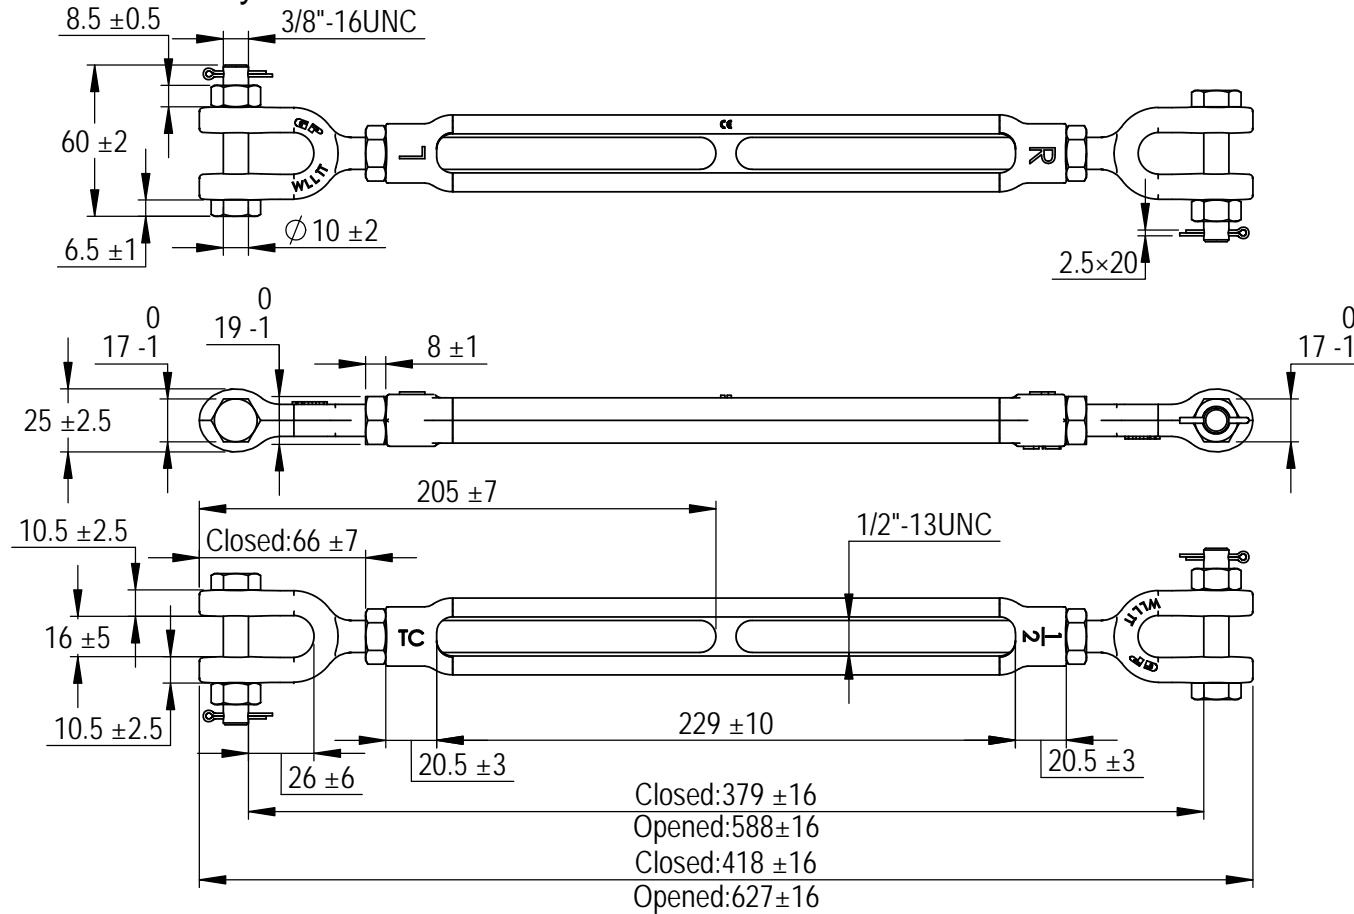

Green Pin® turnbuckles Jaw-Jaw with safety bolt

Group : G-6323

Part : SSGPGG1209

WLL : 1t

A	Add Split Pin	2014-10-1	T.J.
0	First Issue	2013-10-1	T.J.
Rev.	Description	Date	Drawn
Copyright by Van Beest B.V. moreover this document is the property of Van Beest B.V. This document or any part of it may neither be made known, copied or multiplied, nor used for any purpose other than that for which it is specifically furnished, without the prior written consent of Van Beest B.V.			
Title Green Pin® turnbuckles Jaw-Jaw with safety bolt generally to ASTM F1145-92		Remark G-6323 SSGPGG1209	

VAN BEEST 

P.O. Box 57, 3360 AB Sliedrecht
(The Netherlands)
Industrieweg 6, 3361 HJ Sliedrecht
Tel. +31(0)184-413300 www.vanbeest.nl

Format	A4		
Scale	1:3		
Drawing number		5552	Rev.
			A

We reserve the right to make amendments on specifications in this drawing without prior notification.