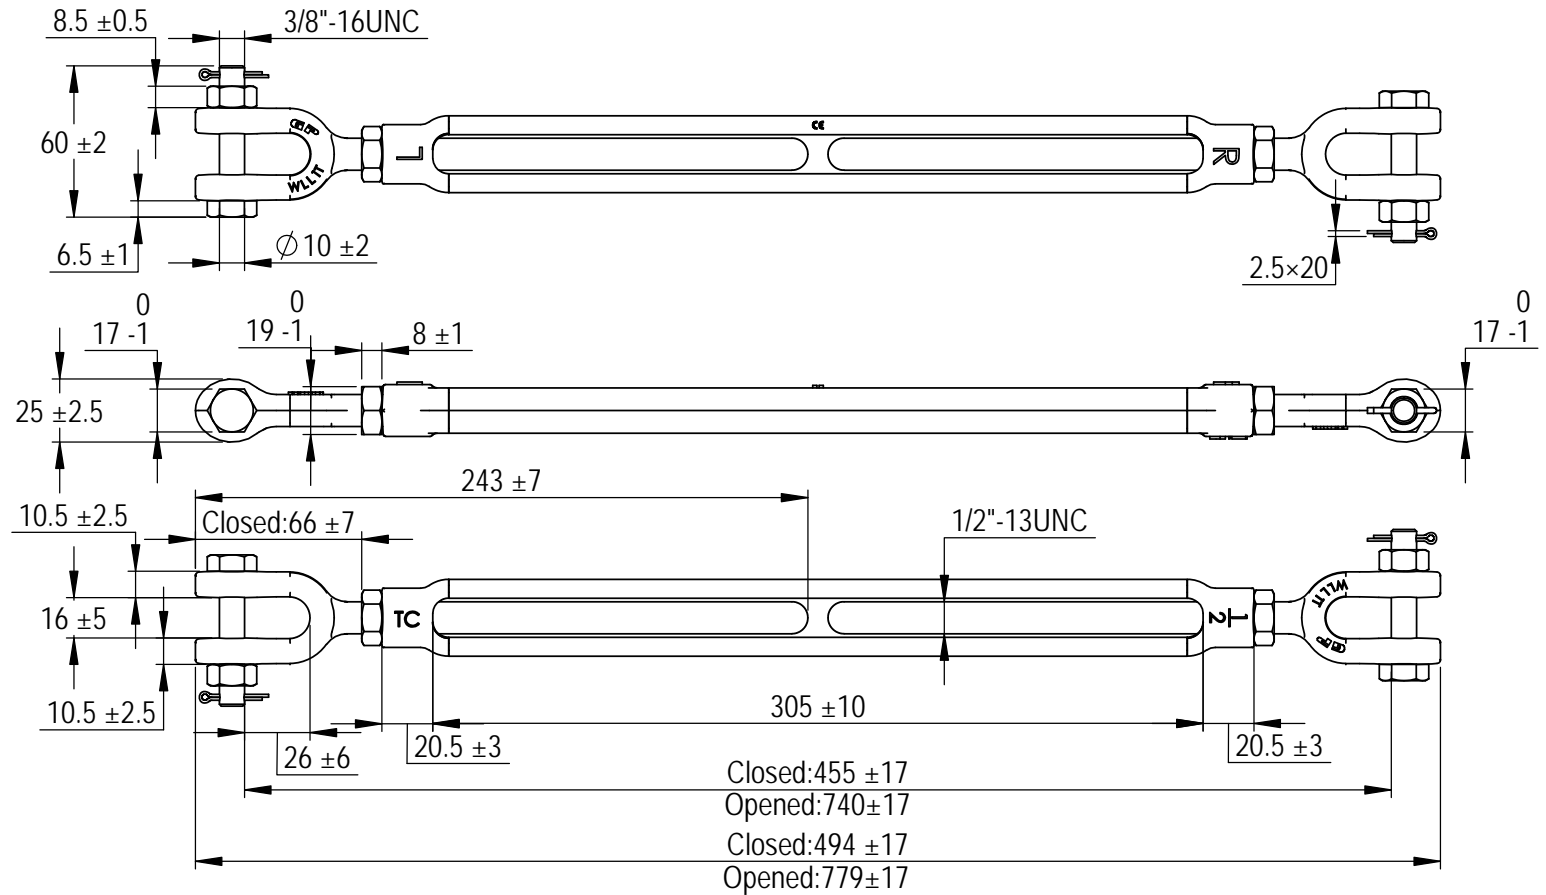

Green Pin® turnbuckles Jaw-Jaw with safety bolt

Group : G-6323

Part : SSGPGG1212

WLL : 1t

A	Add Split Pin	2014-10-1	T.J.
0	First Issue	2013-10-1	T.J.
Rev.	Description	Date	Drawn
Copyright by Van Beest B.V. moreover this document is the property of Van Beest B.V. This document or any part of it may neither be made known, copied or multiplied, nor used for any purpose other than that for which it is specifically furnished, without the prior written consent of Van Beest B.V.			
Title Green Pin® turnbuckles Jaw-Jaw with safety bolt generally to ASTM F1145-92		Remark G-6323 SSGPGG1212	

P.O. Box 57, 3360 AB Sliedrecht
(The Netherlands)
Industrieweg 6, 3361 HJ Sliedrecht
Tel. +31(0)184-413300 www.vanbeest.nl

Format	A4	
Scale	1:3	
Drawing number	5553	Rev. A

We reserve the right to make amendments on specifications in this drawing without prior notification.