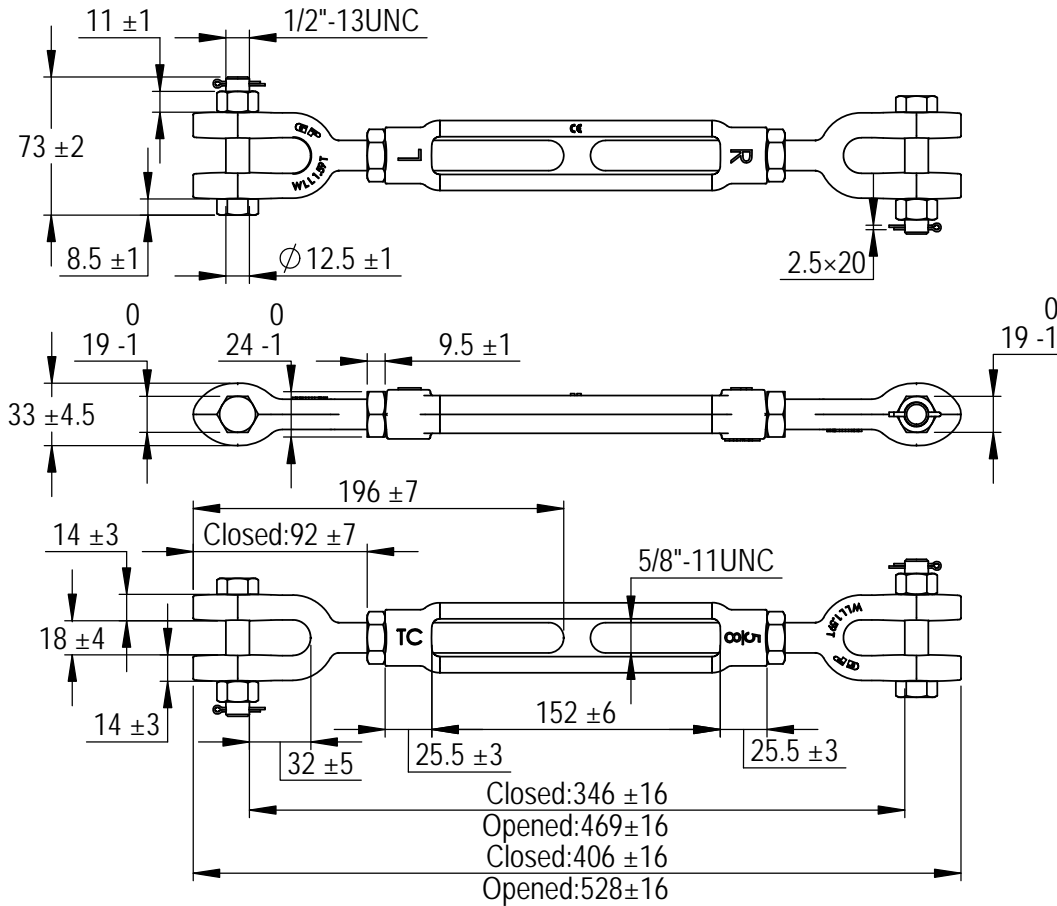

Green Pin® turnbuckles Jaw-Jaw with safety bolt

Group : G-6323

Part : SSGPGG1606

WLL : 1.59t

A	Add Split Pin	2014-10-1	T.J.
0	First Issue	2013-10-1	T.J.
Rev.	Description	Date	Drawn
Copyright by Van Beest B.V. moreover this document is the property of Van Beest B.V. This document or any part of it may neither be made known, copied or multiplied, nor used for any purpose other than that for which it is specifically furnished, without the prior written consent of Van Beest B.V.			
Title Green Pin® turnbuckles Jaw-Jaw with safety bolt generally to ASTM F1145-92		Remark G-6323 SSGPGG1606	

VAN BEEST 

P.O. Box 57, 3360 AB Sliedrecht
(The Netherlands)
Industrieweg 6, 3361 HJ Sliedrecht
Tel. +31(0)184-413300 www.vanbeest.nl

Format	A4	
Scale	1:4	
Drawing number	5554	Rev. A

We reserve the right to make amendments on specifications in this drawing without prior notification.