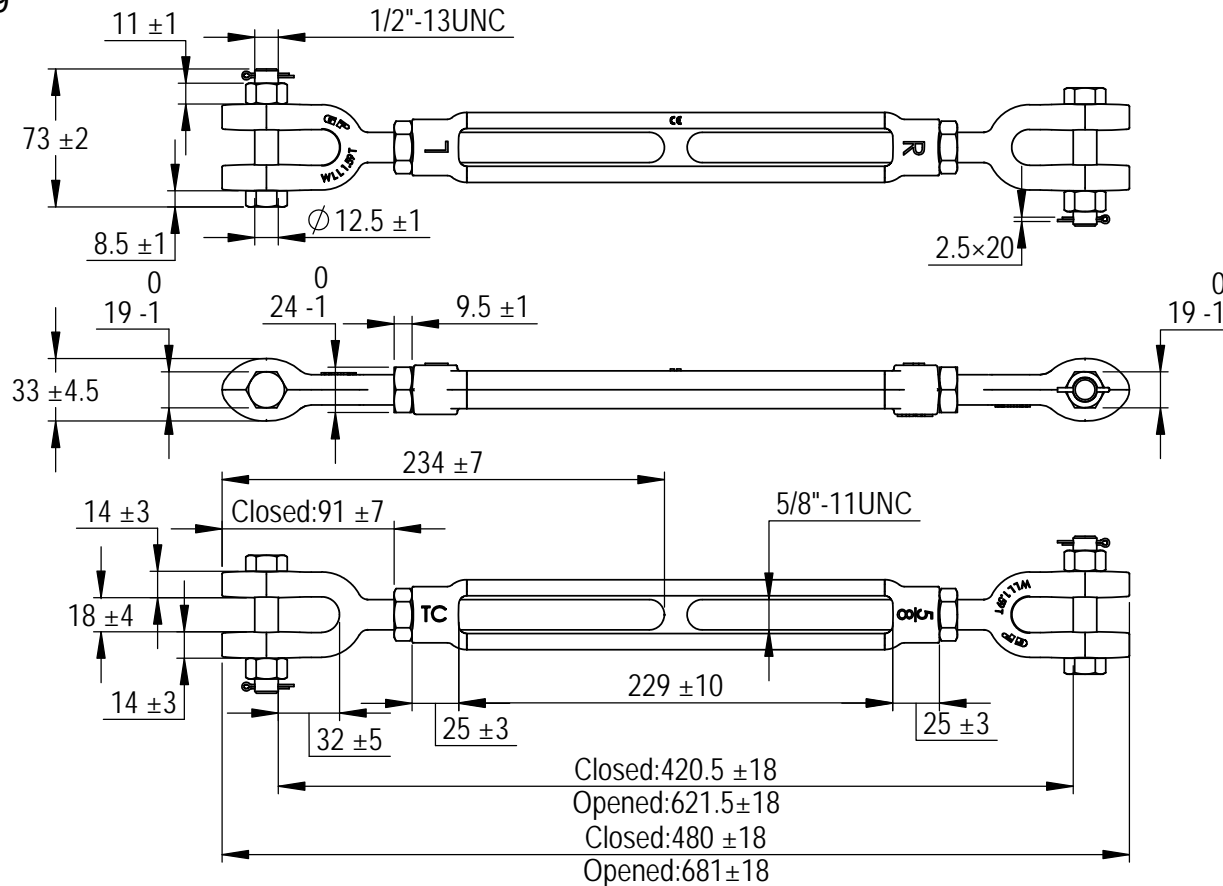

Green Pin® turnbuckles Jaw-Jaw with safety bolt

Group : G-6323

Part : SSGPGG1609

WLL : 1.59t

A	Add Split Pin	2014-10-1	T.J.
0	First Issue	2013-10-1	T.J.
Rev.	Description	Date	Drawn
Copyright by Van Beest B.V. moreover this document is the property of Van Beest B.V. This document or any part of it may neither be made known, copied or multiplied, nor used for any purpose other than that for which it is specifically furnished, without the prior written consent of Van Beest B.V.			
Title Green Pin® turnbuckles Jaw-Jaw with safety bolt generally to ASTM F1145-92		Remark G-6323 SSGPGG1609	

VAN BEEST 

P.O. Box 57, 3360 AB Sliedrecht
(The Netherlands)
Industrieweg 6, 3361 HJ Sliedrecht
Tel. +31(0)184-413300 www.vanbeest.nl

Format	A4		
Scale	1:4		
Drawing number		Rev.	
5555		A	

We reserve the right to make amendments on specifications in this drawing without prior notification.