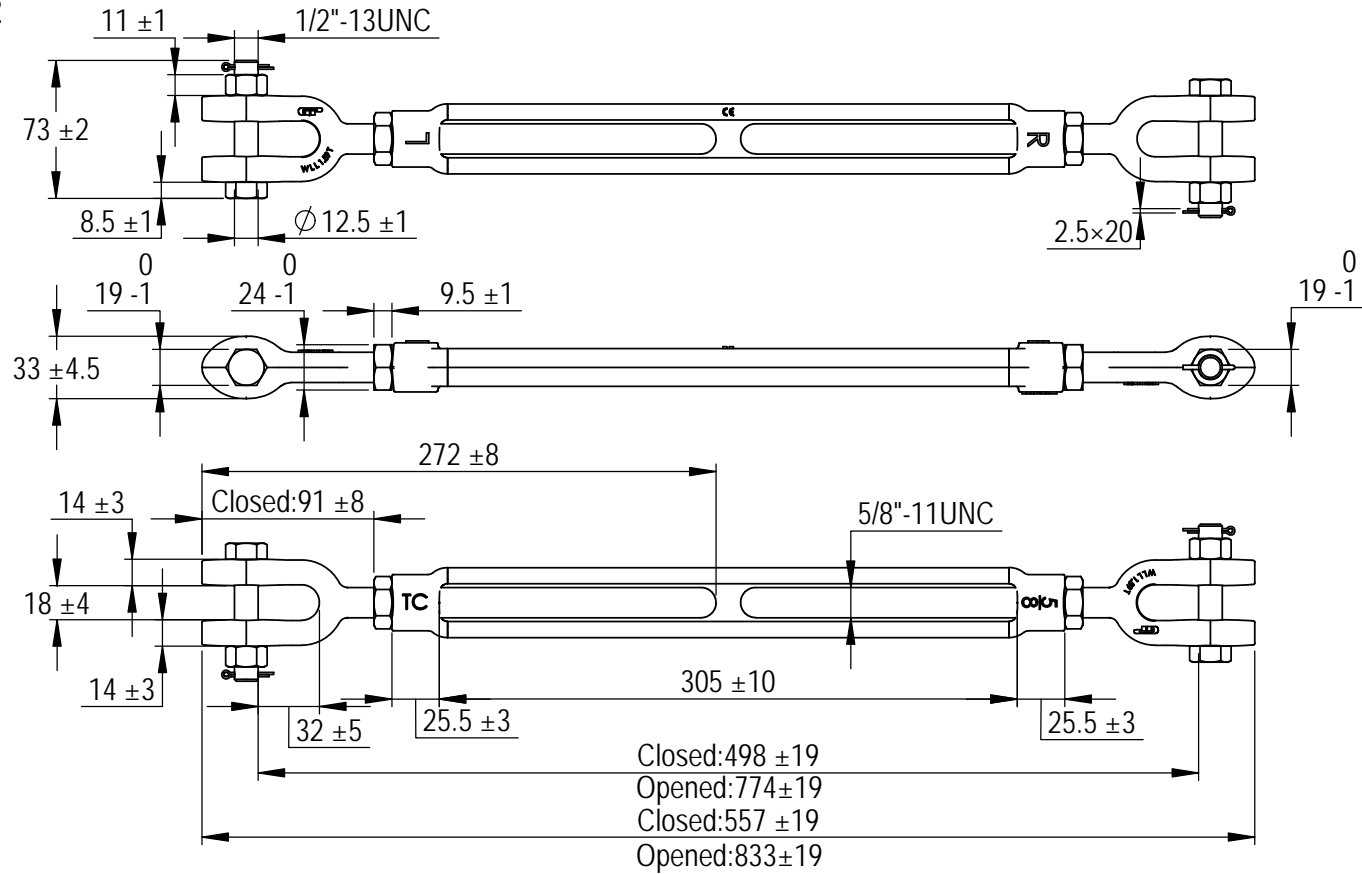

Green Pin® turnbuckles Jaw-Jaw with safety bolt  
 Group : G-6323  
 Part : SSGPGG1612  
 WLL : 1.59t

A	Add Split Pin	2014-10-1	T.J.
0	First Issue	2013-10-1	T.J.
Rev.	Description	Date	Drawn
Copyright by Van Beest B.V. moreover this document is the property of Van Beest B.V. This document or any part of it may neither be made known, copied or multiplied, nor used for any purpose other than that for which it is specifically furnished, without the prior written consent of Van Beest B.V.			
Title Green Pin® turnbuckles Jaw-Jaw with safety bolt generally to ASTM F1145-92		Remark G-6323 SSGPGG1612	

**VAN BEEST** 

P.O. Box 57, 3360 AB Sliedrecht  
 (The Netherlands)  
 Industrieweg 6, 3361 HJ Sliedrecht  
 Tel. +31(0)184-413300 www.vanbeest.nl

Format	A4		
Scale	1:4		
Drawing number		Rev.	
5556		A	

We reserve the right to make amendments on specifications in this drawing without prior notification.