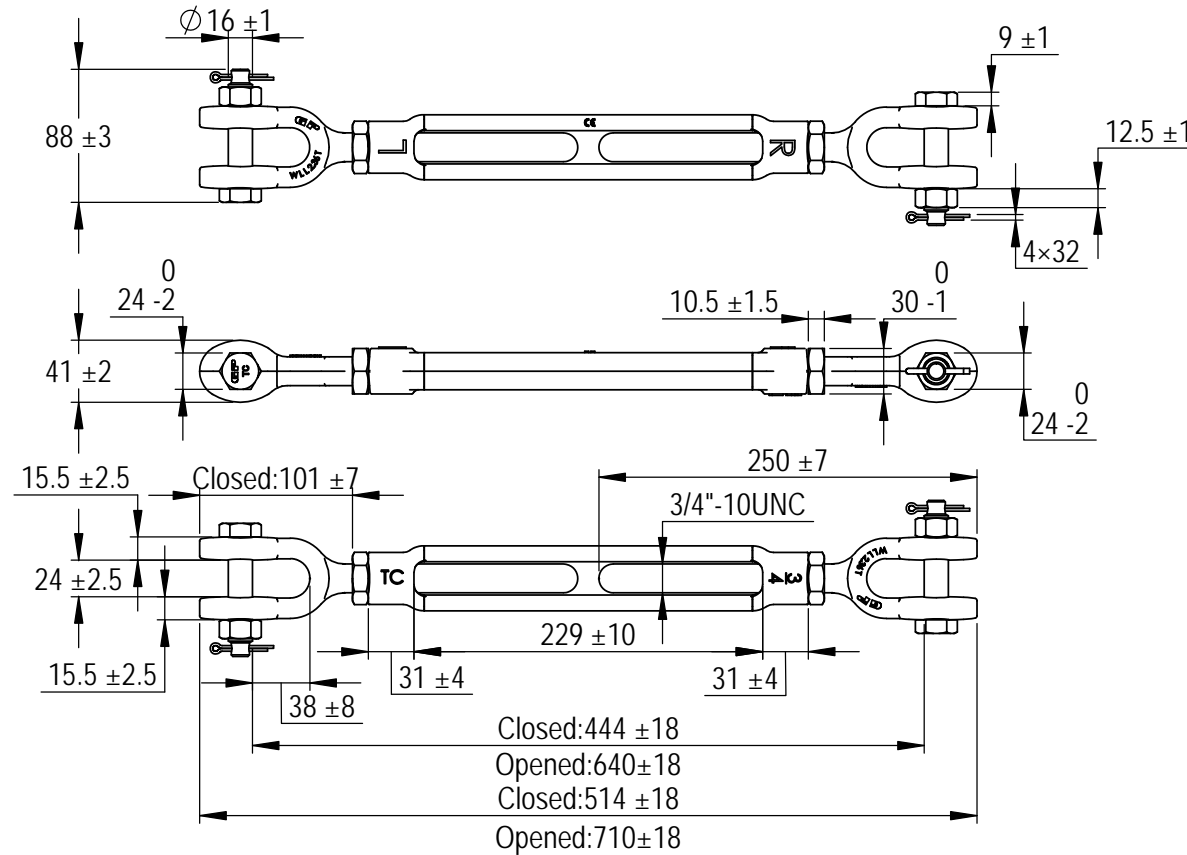

Green Pin® turnbuckles Jaw-Jaw with safety bolt
 Group : G-6323
 Part : SSGPMBGG1909
 WLL : 2.36t

| | | | |
|--|-------------|----------------------------|-------|
| 0 | First Issue | 2014-6-1 | T.J. |
| Rev. | Description | Date | Drawn |
| Copyright by Van Beest B.V. moreover this document is the property of Van Beest B.V. This document or any part of it may neither be made known, copied or multiplied, nor used for any purpose other than that for which it is specifically furnished, without the prior written consent of Van Beest B.V. | | | |
| Title Green Pin® turnbuckles Jaw-Jaw with safety bolt generally to ASTM F1145-92 | | Remark G-6323 SSGPMBGG1909 | |

P.O. Box 57, 3360 AB Sliedrecht
 (The Netherlands)
 Industrieweg 6, 3361 HJ Sliedrecht
 Tel. +31(0)184-413300 www.vanbeest.nl

| | | |
|----------------|------|------|
| Format | A4 | |
| Scale | 1:5 | |
| Drawing number | 5558 | Rev. |
| | 0 | |