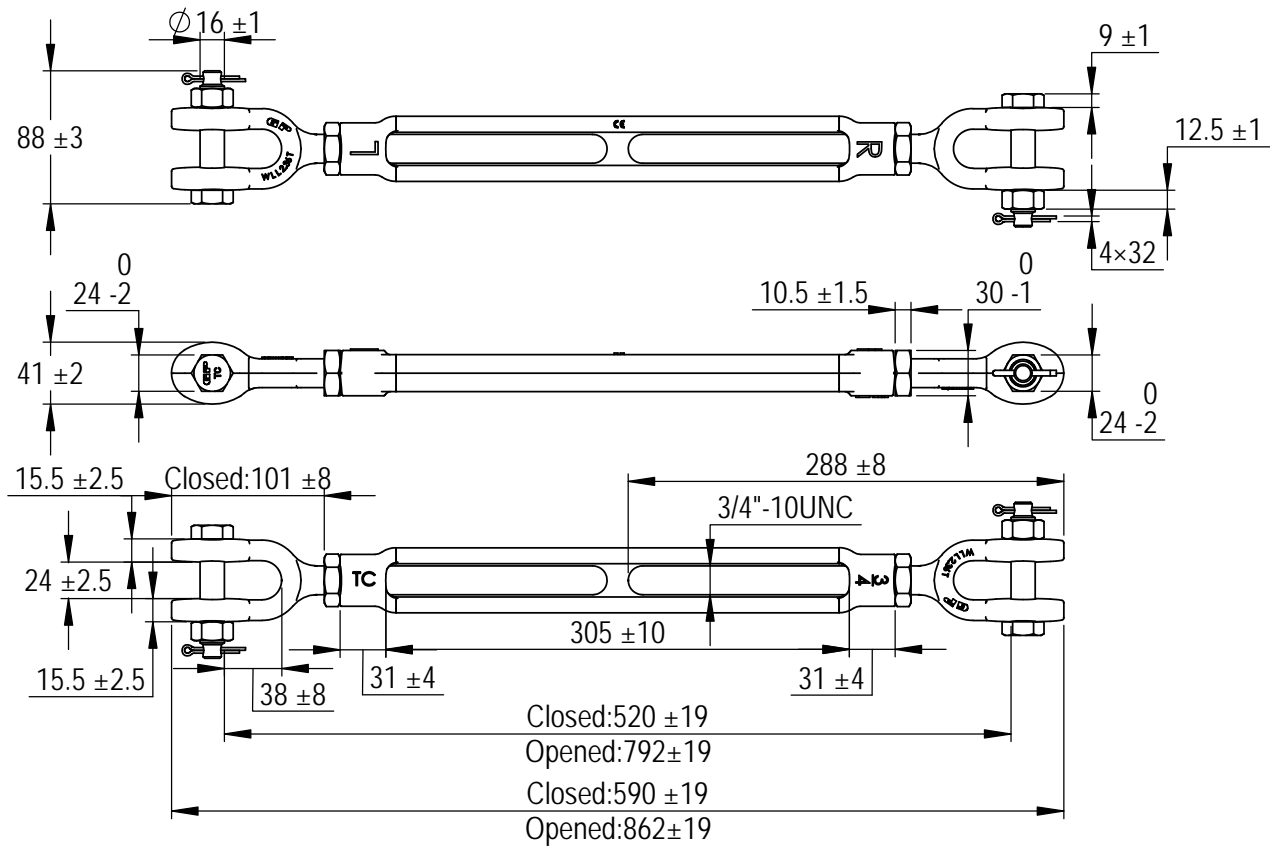

Green Pin® turnbuckles Jaw-Jaw with safety bolt

Group : G-6323

Part : SSGPMBGG1912

WLL : 2.36t

0	First Issue	2014-6-1	T.J.
Rev.	Description	Date	Drawn
Copyright by Van Beest B.V. moreover this document is the property of Van Beest B.V. This document or any part of it may neither be made known, copied or multiplied, nor used for any purpose other than that for which it is specifically furnished, without the prior written consent of Van Beest B.V.			
Title Green Pin® turnbuckles Jaw-Jaw with safety bolt generally to ASTM F1145-92		Remark G-6323 SSGPMBGG1912	

VAN BEEST 

P.O. Box 57, 3360 AB Sliedrecht
(The Netherlands)
Industrieweg 6, 3361 HJ Sliedrecht
Tel. +31(0)184-413300 www.vanbeest.nl

Format	A4		
Scale	1:5		
Drawing number	5559	Rev.	0

We reserve the right to make amendments on specifications in this drawing without prior notification.