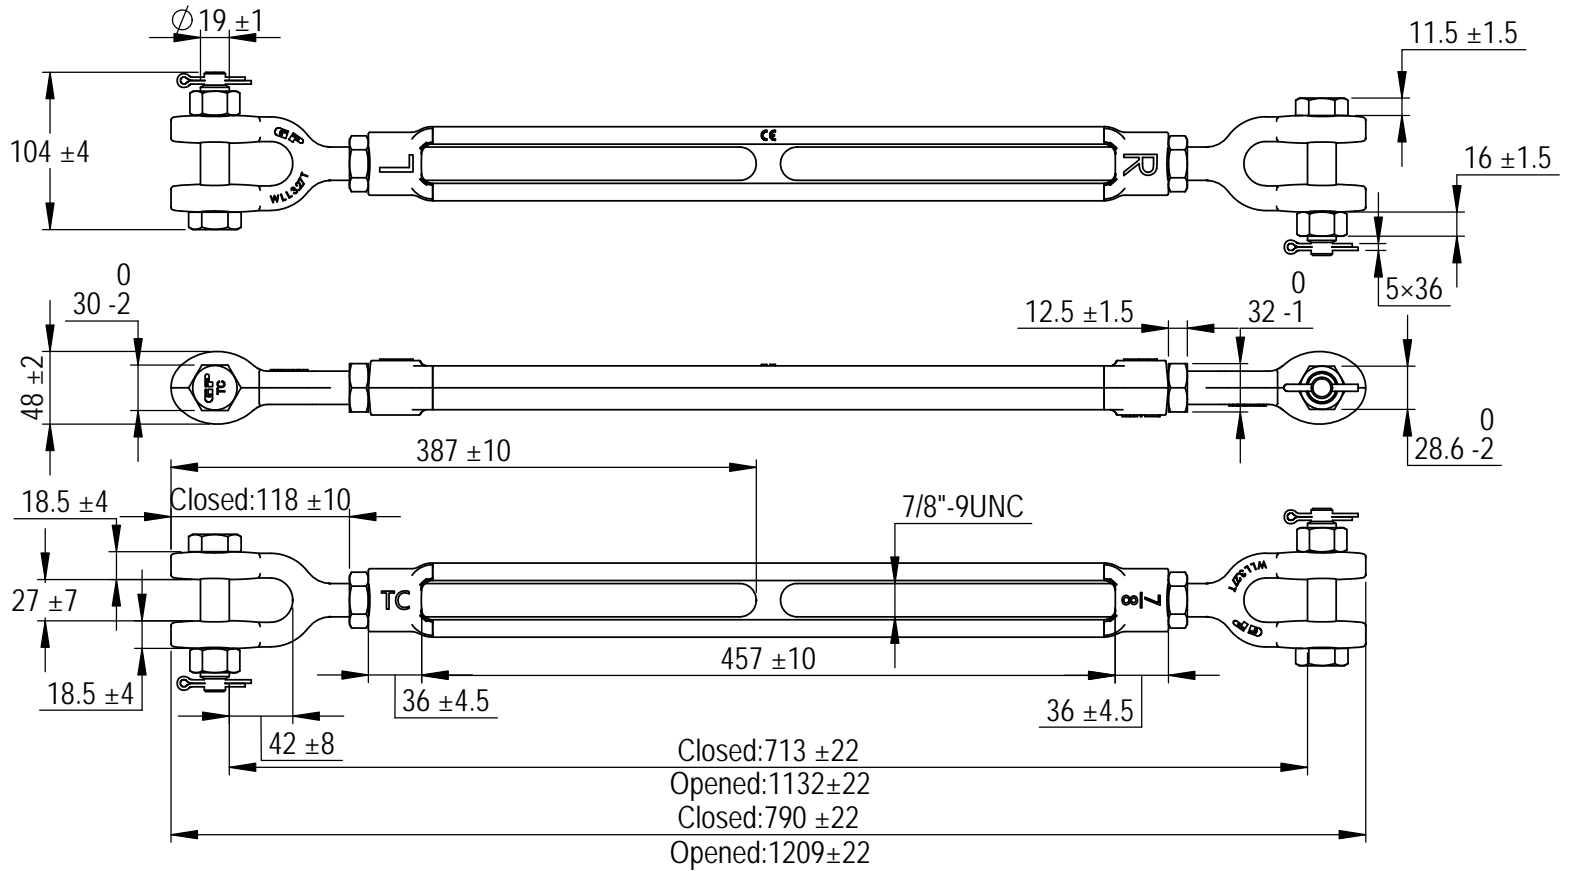

Green Pin® turnbuckles Jaw-Jaw with safety bolt
 Group : G-6323
 Part : SSGPMBGG2218
 WLL : 3.27t

0	First Issue	2014-6-1	T.J.
Rev.	Description	Date	Drawn
Copyright by Van Beest B.V. moreover this document is the property of Van Beest B.V. This document or any part of it may neither be made known, copied or multiplied, nor used for any purpose other than that for which it is specifically furnished, without the prior written consent of Van Beest B.V.			
Title Green Pin® turnbuckles Jaw-Jaw with safety bolt generally to ASTM F1145-92		Remark G-6323 SSGPMBGG2218	

VAN BEEST 

P.O. Box 57, 3360 AB Sliedrecht
 (The Netherlands)
 Industrieweg 6, 3361 HJ Sliedrecht
 Tel. +31(0)184-413300 www.vanbeest.nl

Format	A4		
Scale	1:5		
Drawing number	5562	Rev.	0

We reserve the right to make amendments on specifications in this drawing without prior notification.