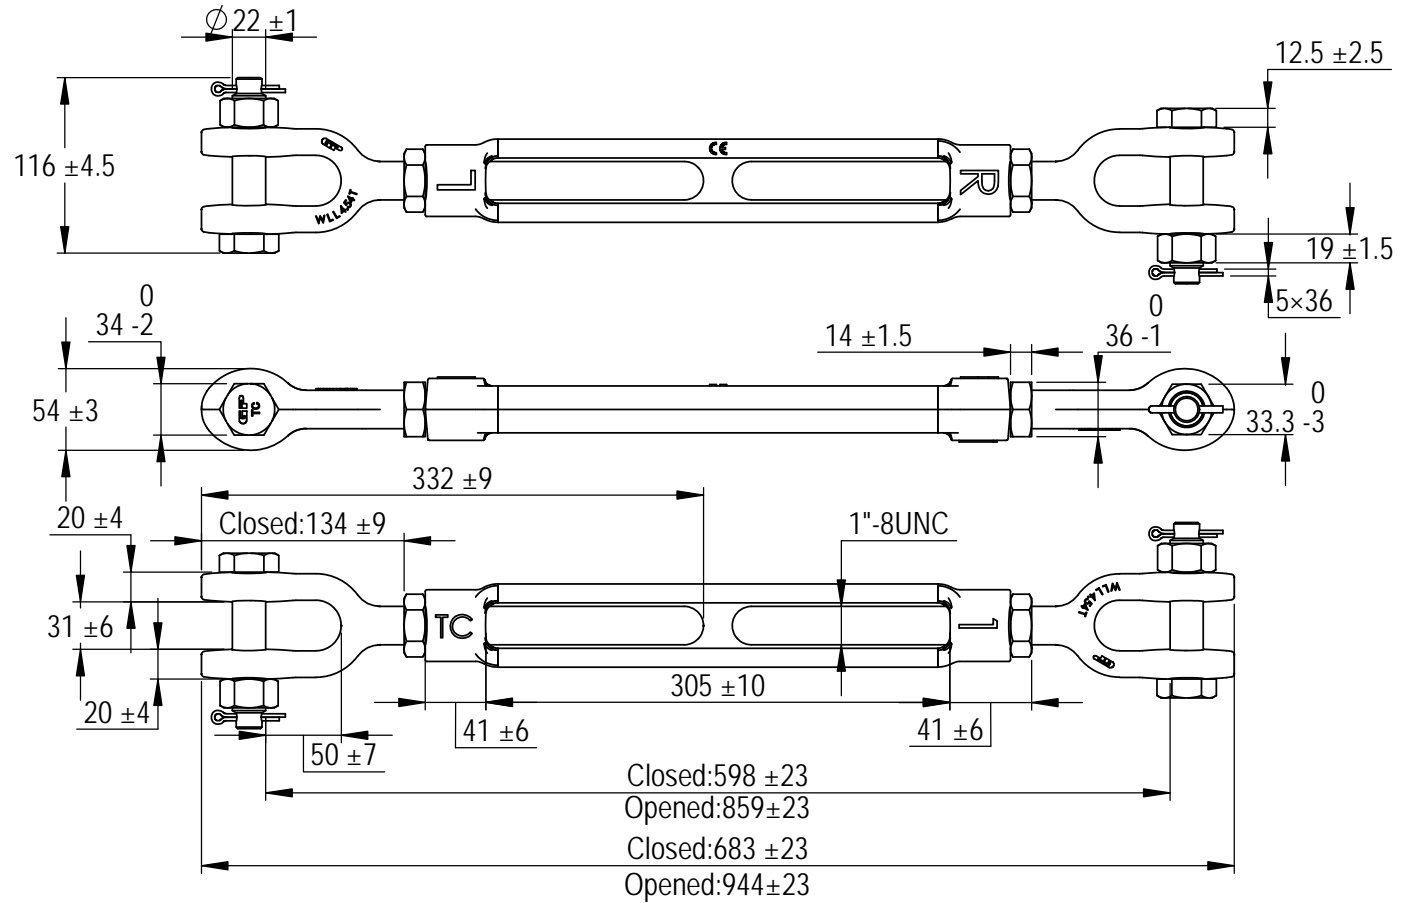

Green Pin® turnbuckles Jaw-Jaw with safety bolt
 Group : G-6323
 Part : SSGPMBGG2512
 WLL : 4.54t

0	First Issue	2014-6-1	T.J.
Rev.	Description	Date	Drawn
Copyright by Van Beest B.V. moreover this document is the property of Van Beest B.V. This document or any part of it may neither be made known, copied or multiplied, nor used for any purpose other than that for which it is specifically furnished, without the prior written consent of Van Beest B.V.			
Title Green Pin® turnbuckles Jaw-Jaw with safety bolt generally to ASTM F1145-92		Remark G-6323 SSGPMBGG2512	

VAN BEEST 

P.O. Box 57, 3360 AB Sliedrecht
 (The Netherlands)
 Industrieweg 6, 3361 HJ Sliedrecht
 Tel. +31(0)184-413300 www.vanbeest.nl

Format	A4		
Scale	1:5		
Drawing number	5564	Rev.	0

We reserve the right to make amendments on specifications in this drawing without prior notification.