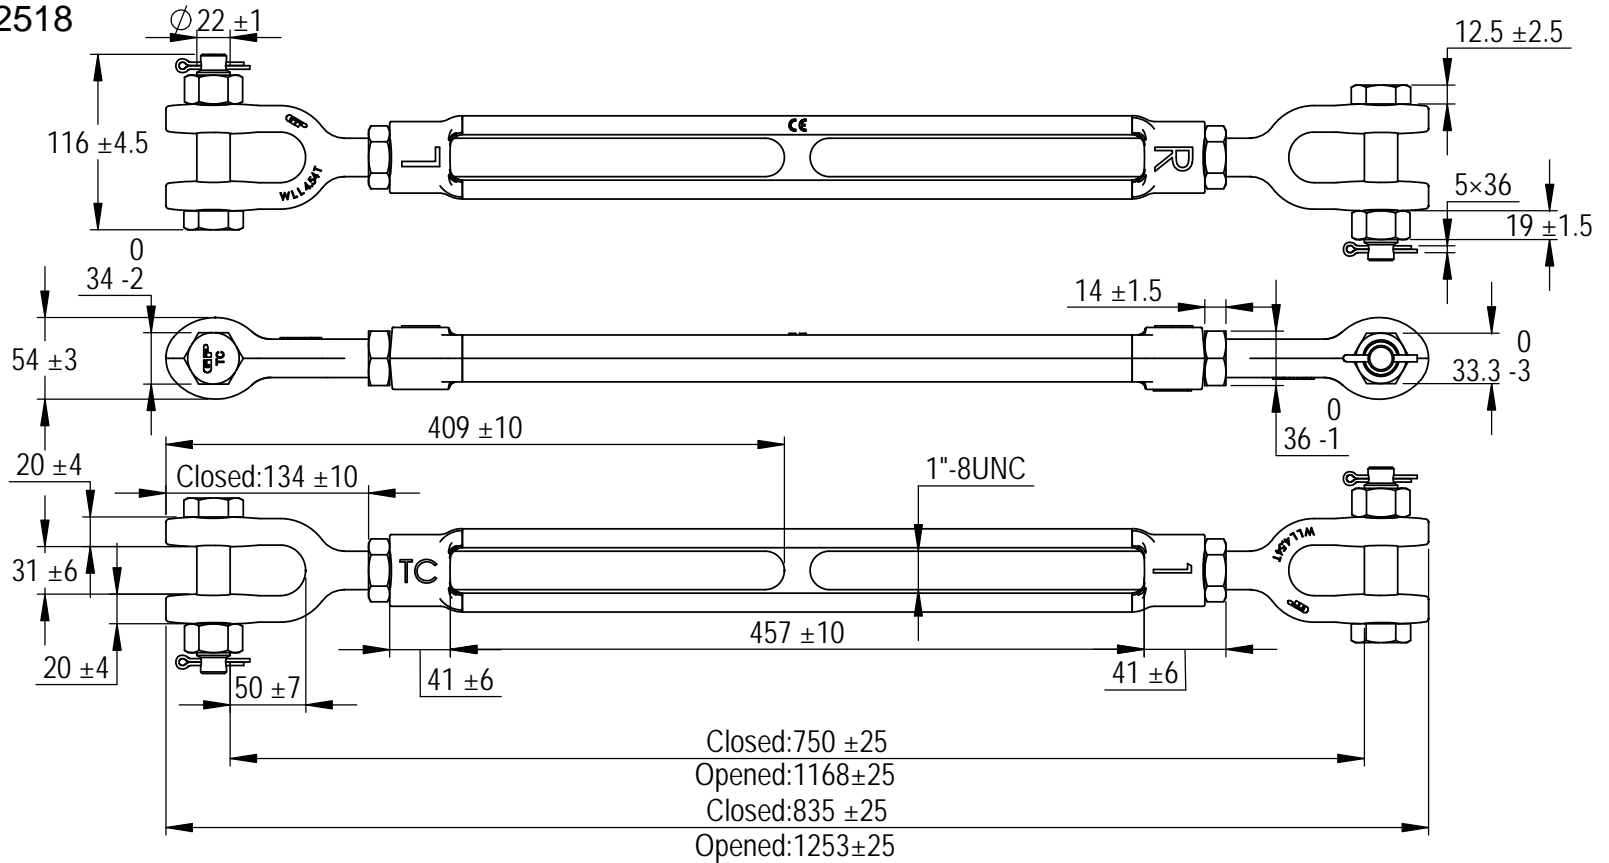

Green Pin® turnbuckles Jaw-Jaw with safety bolt

Group : G-6323

Part : SSGPMBGG2518

WLL : 4.54t

0	First Issue	2014-6-1	T.J.
Rev.	Description	Date	Drawn
Copyright by Van Beest B.V. moreover this document is the property of Van Beest B.V. This document or any part of it may neither be made known, copied or multiplied, nor used for any purpose other than that for which it is specifically furnished, without the prior written consent of Van Beest B.V.			
Title Green Pin® turnbuckles Jaw-Jaw with safety bolt generally to ASTM F1145-92		Remark G-6323 SSGPMBGG2518	

P.O. Box 57, 3360 AB Sliedrecht  
 (The Netherlands)  
 Industrieweg 6, 3361 HJ Sliedrecht  
 Tel. +31(0)184-413300 www.vanbeest.nl

Format	A4	
Scale	1:5	
Drawing number	5565	Rev.
	0	

We reserve the right to make amendments on specifications in this drawing without prior notification.