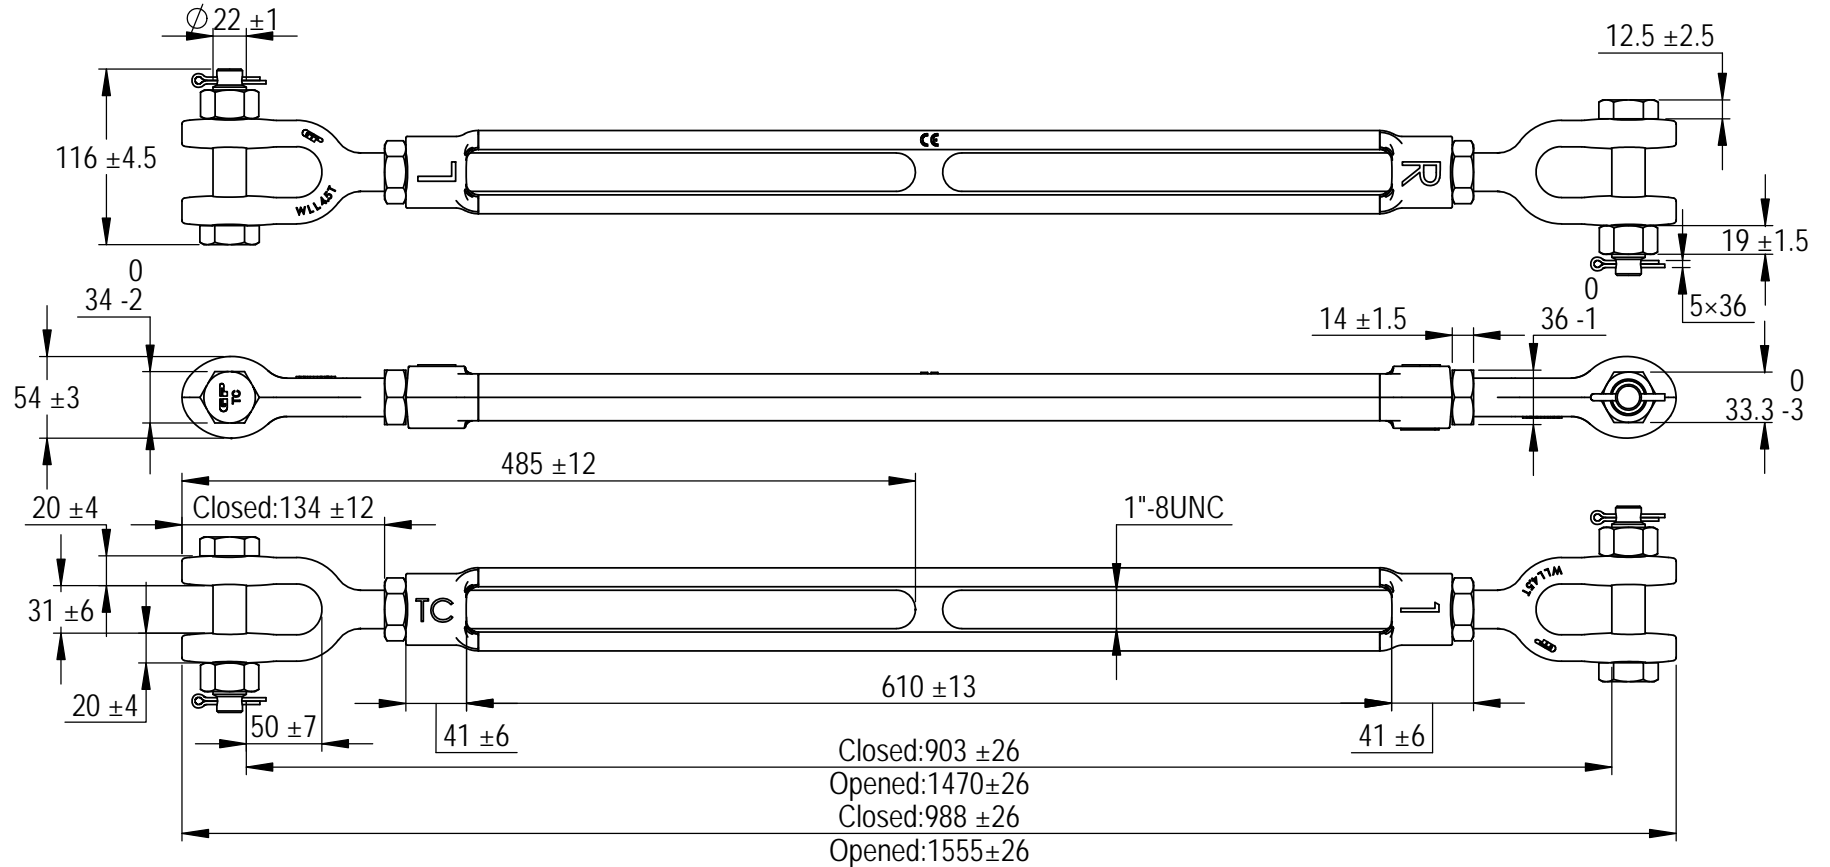

Green Pin® turnbuckles Jaw-Jaw with safety bolt

Group : G-6323

Part : SSGPMBGG2524

WLL : 4.5t

Closed: 903 ± 26
 Opened: 1470 ± 26
 Closed: 988 ± 26
 Opened: 1555 ± 26

0	First Issue	2014-6-1	T.J.
Rev.	Description	Date	Drawn
Copyright by Van Beest B.V. moreover this document is the property of Van Beest B.V. This document or any part of it may neither be made known, copied or multiplied, nor used for any purpose other than that for which it is specifically furnished, without the prior written consent of Van Beest B.V.			
Title Green Pin® turnbuckles Jaw-Jaw with safety bolt generally to ASTM F1145-92		Remark G-6323 SSGPMBGG2524	

VAN BEEST 

P.O. Box 57, 3360 AB Sliedrecht
 (The Netherlands)
 Industrieweg 6, 3361 HJ Sliedrecht
 Tel. +31(0)184-413300 www.vanbeest.nl

Format	A4		
Scale	1:5		
Drawing number	5566	Rev.	0

We reserve the right to make amendments on specifications in this drawing without prior notification.