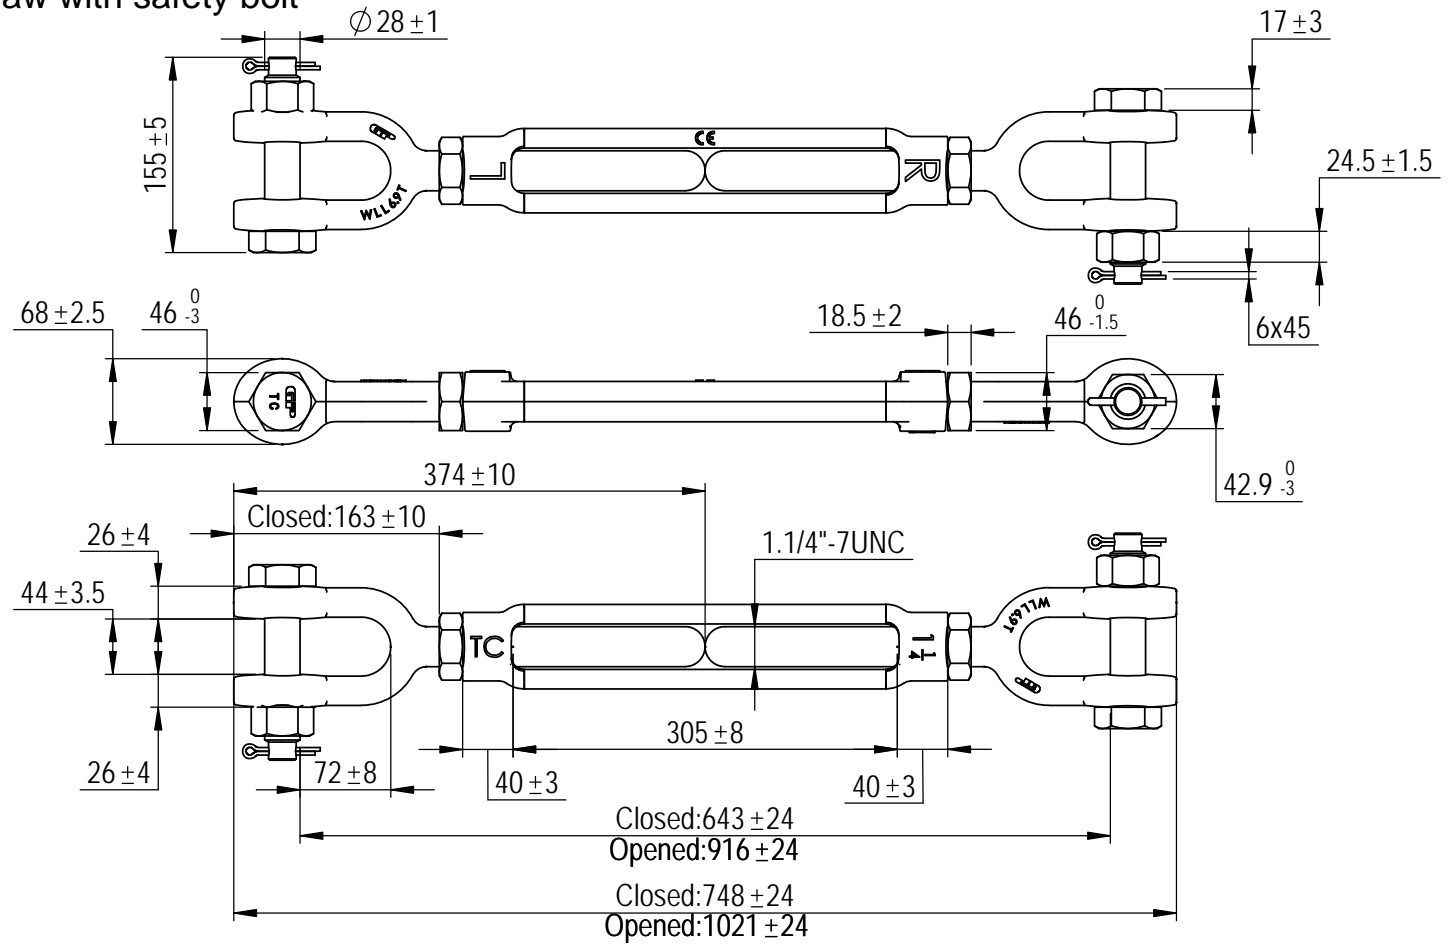

Green Pin® turnbuckles Jaw-Jaw with safety bolt

Group : G-6323

Part : SSGPMBGG3212

WLL : 6.9t

0	First Issue	2014-6-1	R.CH
Rev.	Description	Date	Drawn
Copyright by Van Beest B.V. moreover this document is the property of Van Beest B.V. This document or any part of it may neither be made known, copied or multiplied, nor used for any purpose other than that for which it is specifically furnished, without the prior written consent of Van Beest B.V.			
Title Green Pin® turnbuckles Jaw-Jaw with safety bolt generally to ASTM F1145-92		Remark G-6323 SSGPMBGG3212	

VAN BEEST 

P.O. Box 57, 3360 AB Sliedrecht
(The Netherlands)
Industrieweg 6, 3361 HJ Sliedrecht
Tel. +31(0)184-413300 www.vanbeest.nl

Format	A4		
Scale	1:6		
Drawing number	5567	Rev.	0

We reserve the right to make amendments on specifications in this drawing without prior notification.