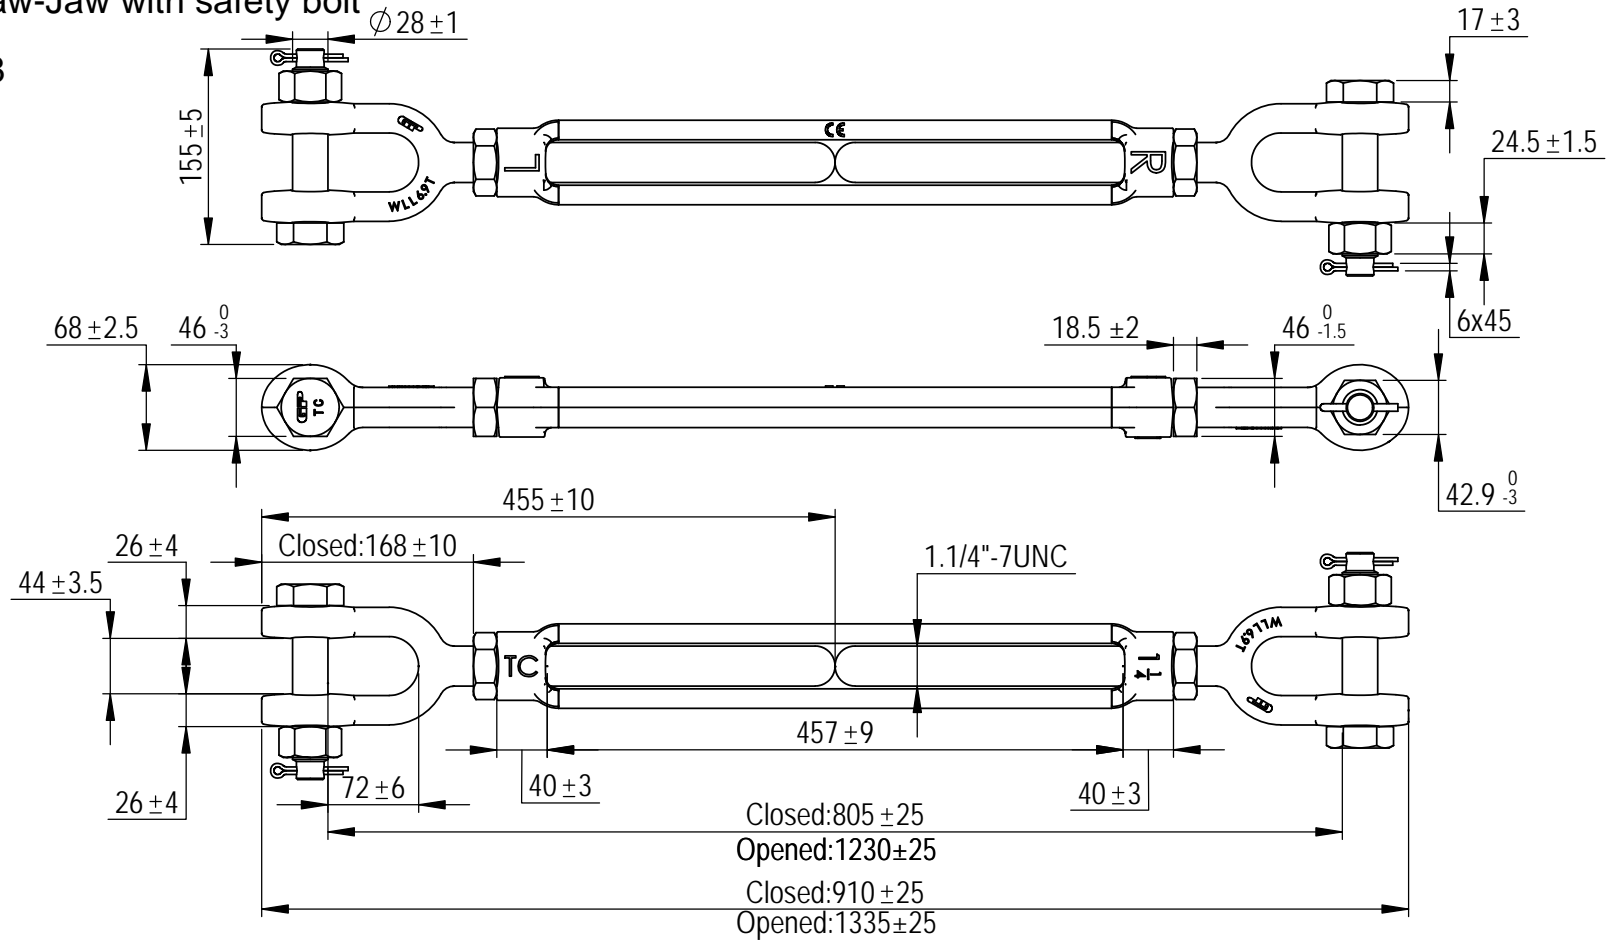

Green Pin® turnbuckles Jaw-Jaw with safety bolt

Group : G-6323

Part : SSGPMBGG3218

WLL : 6.9t

0	First Issue	2014-6-1	R.CH
Rev.	Description	Date	Drawn
Copyright by Van Beest B.V. moreover this document is the property of Van Beest B.V. This document or any part of it may neither be made known, copied or multiplied, nor used for any purpose other than that for which it is specifically furnished, without the prior written consent of Van Beest B.V.			
Title Green Pin® turnbuckles Jaw-Jaw with safety bolt generally to ASTM F1145-92		Remark G-6323 SSGPMBGG3218	

VAN BEEST 

P.O. Box 57, 3360 AB Sliedrecht
(The Netherlands)
Industrieweg 6, 3361 HJ Sliedrecht
Tel. +31(0)184-413300 www.vanbeest.nl

Format	A4		
Scale	1:6		
Drawing number	5568	Rev.	0

We reserve the right to make amendments on specifications in this drawing without prior notification.