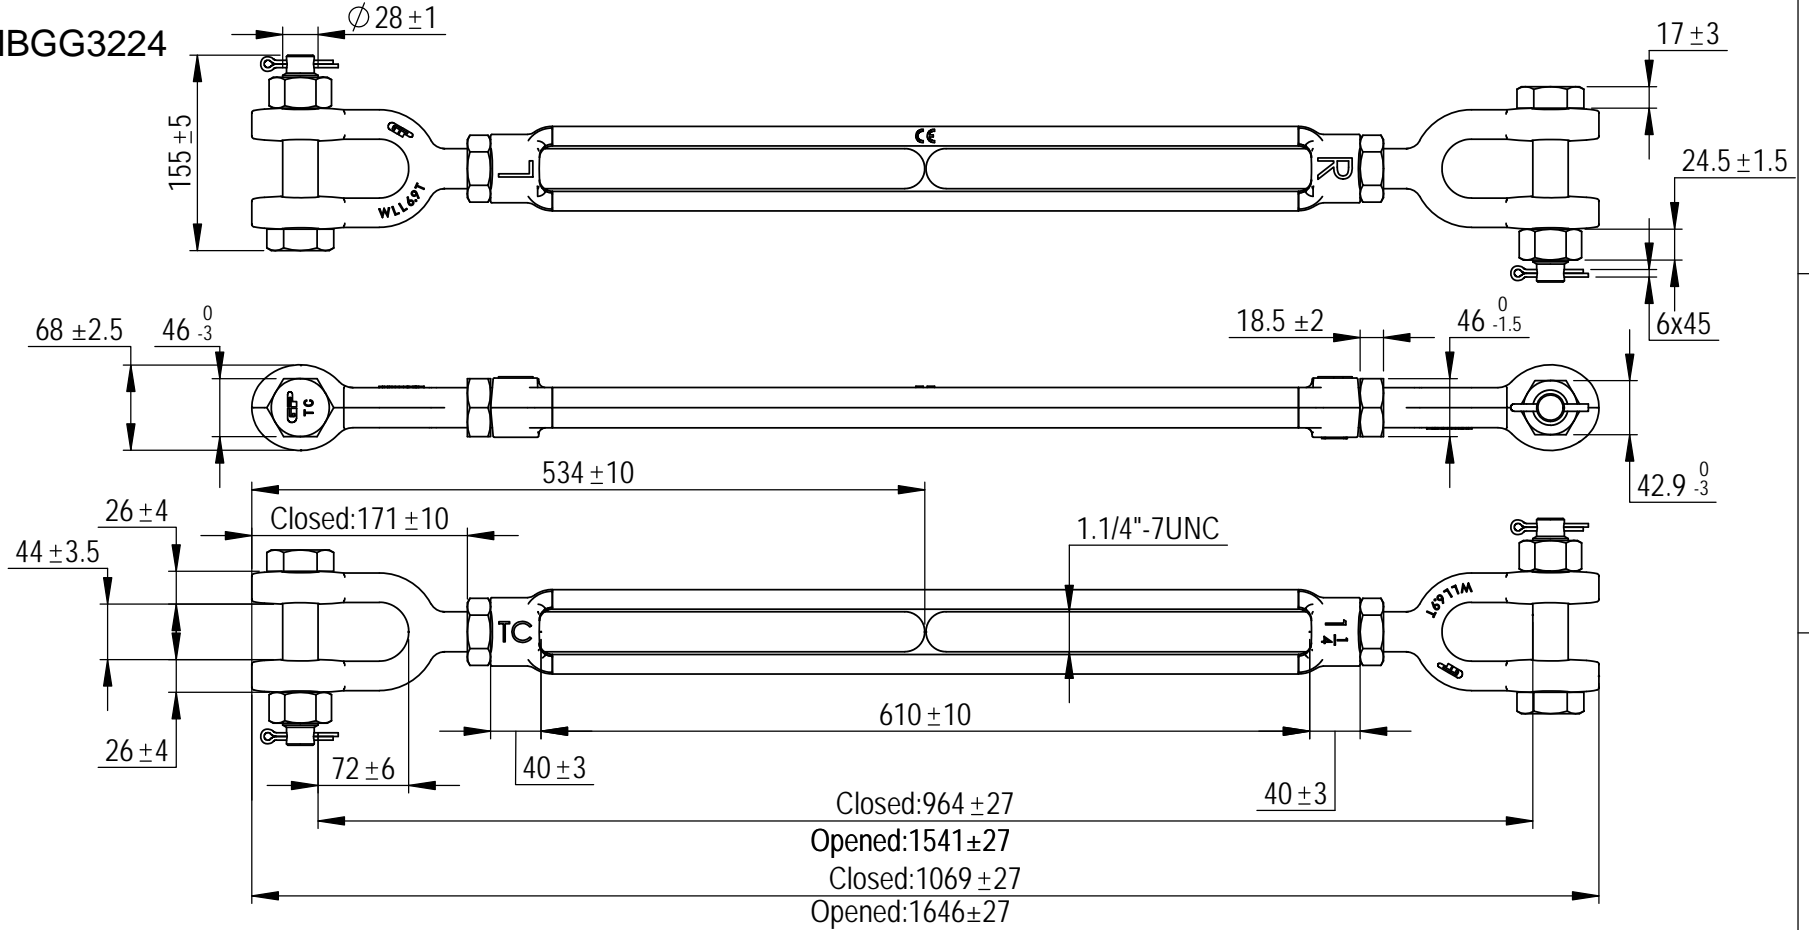

Green Pin® turnbuckles Jaw-Jaw with safety bolt

Group : G-6323

Part : SSGPMBGG3224

WLL : 6.9t

0	First Issue	2014-6-1	R.CH
Rev.	Description	Date	Drawn
Copyright by Van Beest B.V. moreover this document is the property of Van Beest B.V. This document or any part of it may neither be made known, copied or multiplied, nor used for any purpose other than that for which it is specifically furnished, without the prior written consent of Van Beest B.V.			
Title Green Pin® turnbuckles Jaw-Jaw with safety bolt generally to ASTM F1145-92		Remark G-6323 SSGPMBGG3224	

VAN BEEST 

P.O. Box 57, 3360 AB Sliedrecht
(The Netherlands)
Industrieweg 6, 3361 HJ Sliedrecht
Tel. +31(0)184-413300 www.vanbeest.nl

Format	A4		
Scale	1:6		
Drawing number	5569	Rev.	0

We reserve the right to make amendments on specifications in this drawing without prior notification.