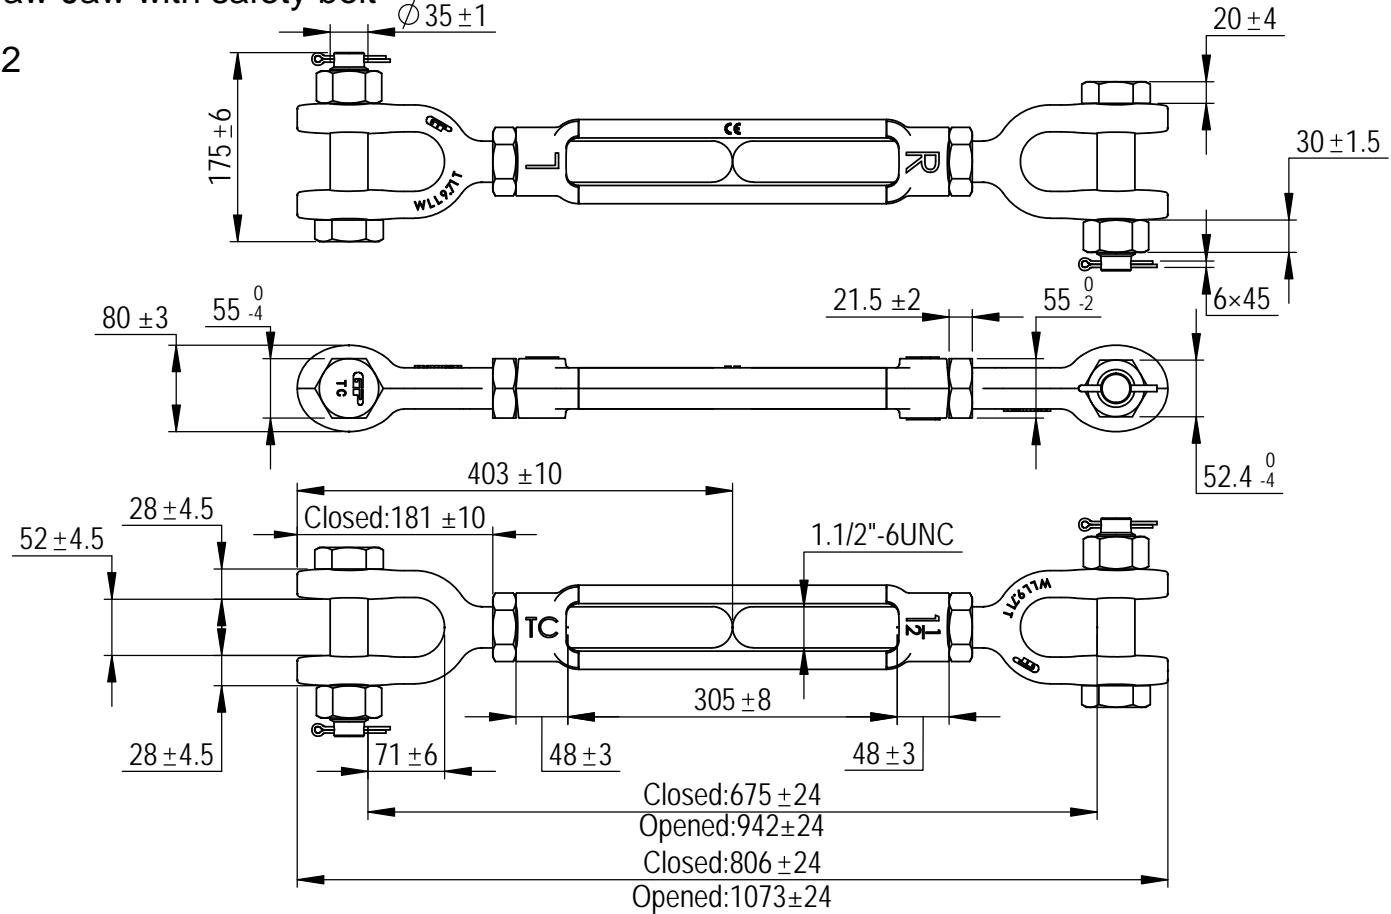

Green Pin® turnbuckles Jaw-Jaw with safety bolt

Group : G-6323

Part : SSGPMBGG3812

WLL : 9.71t

0	First Issue	2014-6-1	R.CH
Rev.	Description	Date	Drawn
Copyright by Van Beest B.V. moreover this document is the property of Van Beest B.V. This document or any part of it may neither be made known, copied or multiplied, nor used for any purpose other than that for which it is specifically furnished, without the prior written consent of Van Beest B.V.			
Title Green Pin® turnbuckles Jaw-Jaw with safety bolt generally to ASTM F1145-92		Remark G-6323 SSGPMBGG3812	

P.O. Box 57, 3360 AB Sliedrecht  
 (The Netherlands)  
 Industrieweg 6, 3361 HJ Sliedrecht  
 Tel. +31(0)184-413300 www.vanbeest.nl

Format	A4	
Scale	1:7	
Drawing number	5570	Rev.
		0

We reserve the right to make amendments on specifications in this drawing without prior notification.