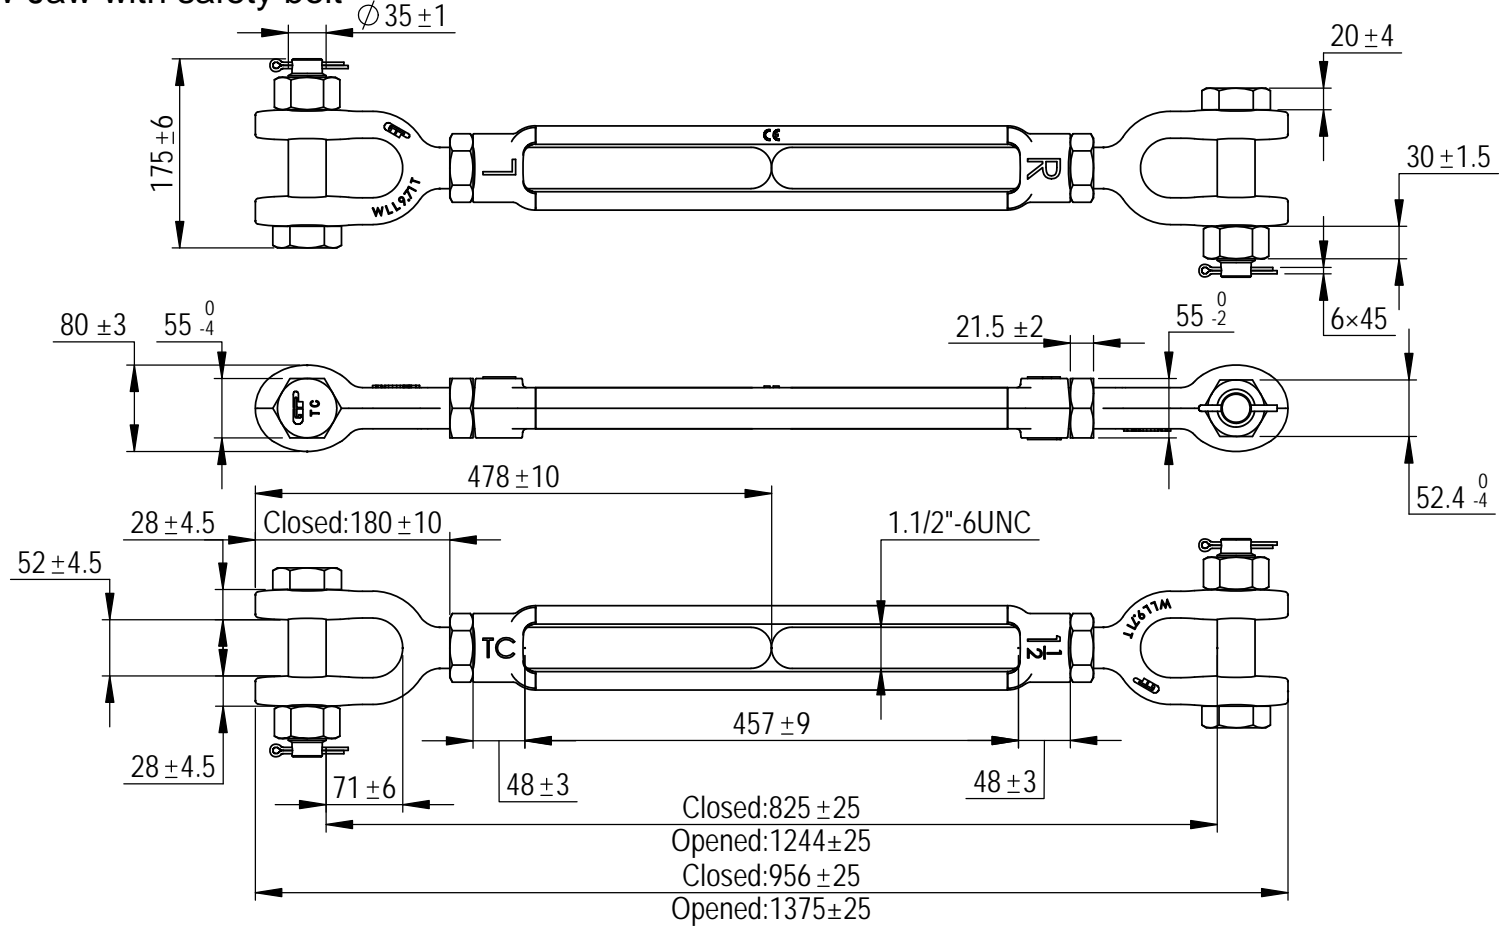

Green Pin® turnbuckles Jaw-Jaw with safety bolt

Group : G-6323

Part : SSGPMBGG3818

WLL : 9.71t

0	First Issue	2014-6-1	R.CH
Rev.	Description	Date	Drawn
Copyright by Van Beest B.V. moreover this document is the property of Van Beest B.V. This document or any part of it may neither be made known, copied or multiplied, nor used for any purpose other than that for which it is specifically furnished, without the prior written consent of Van Beest B.V.			
Title Green Pin® turnbuckles Jaw-Jaw with safety bolt generally to ASTM F1145-92		Remark G-6323 SSGPMBGG3818	

P.O. Box 57, 3360 AB Sliedrecht
(The Netherlands)
Industrieweg 6, 3361 HJ Sliedrecht
Tel. +31(0)184-413300 www.vanbeest.nl

Format	A4	
Scale	1:7	
Drawing number	5571	Rev.
		0

We reserve the right to make amendments on specifications in this drawing without prior notification.