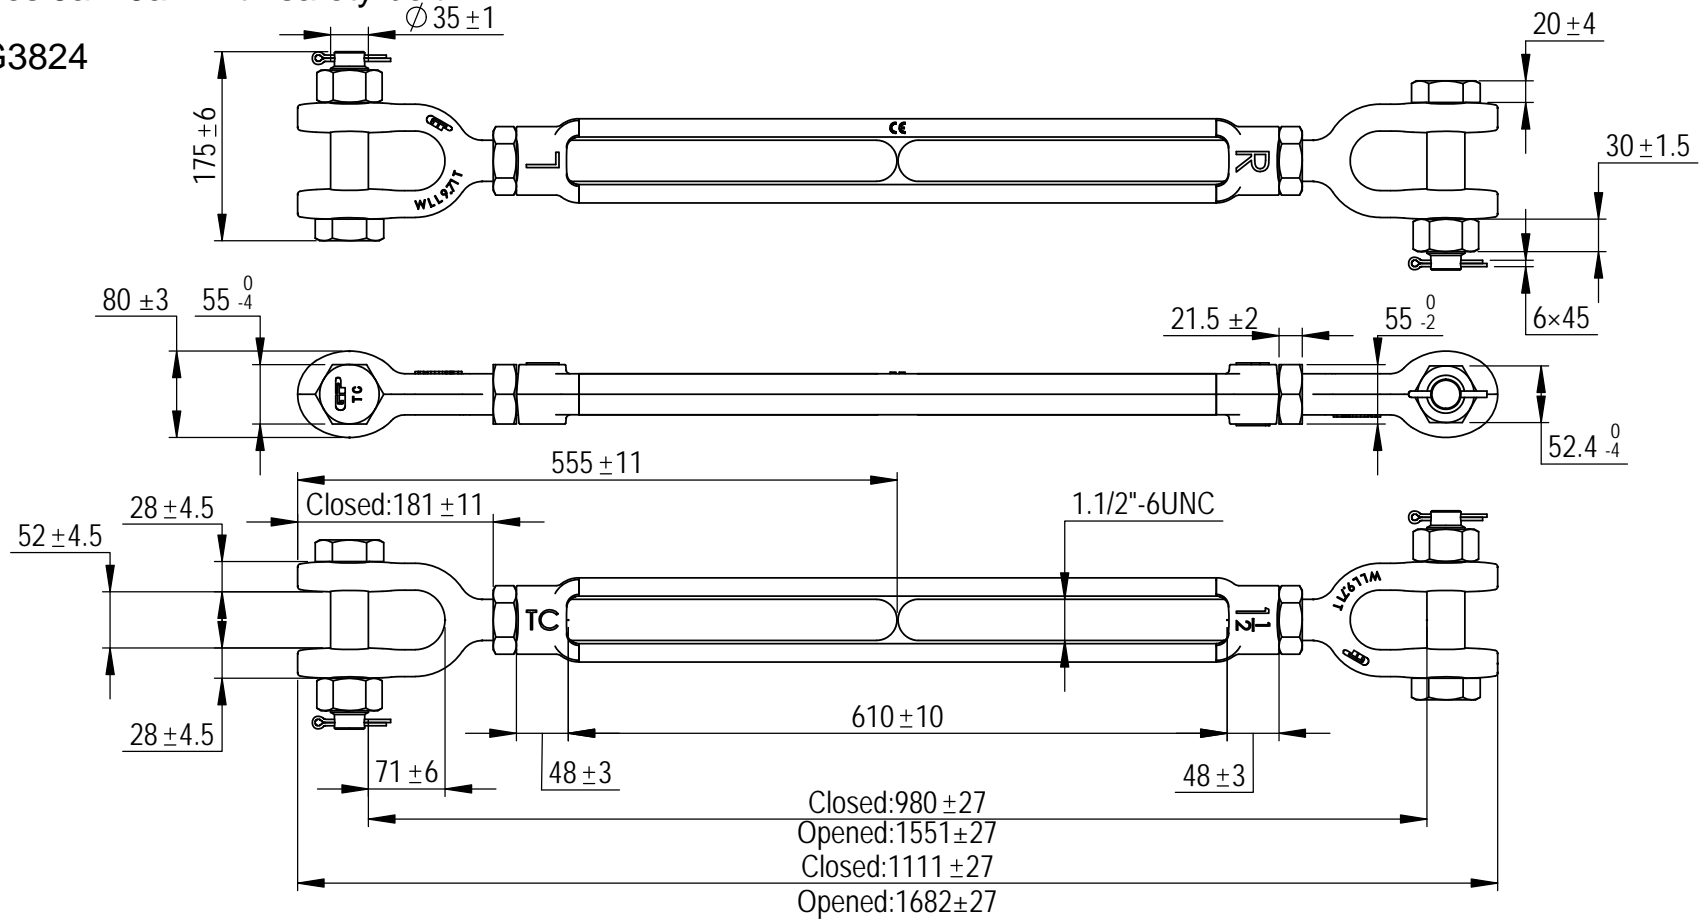

Green Pin® turnbuckles Jaw-Jaw with safety bolt

Group : G-6323

Part : SSGPMBGG3824

WLL : 9.71t

0	First Issue	2014-6-1	R.CH
Rev.	Description	Date	Drawn
Copyright by Van Beest B.V. moreover this document is the property of Van Beest B.V. This document or any part of it may neither be made known, copied or multiplied, nor used for any purpose other than that for which it is specifically furnished, without the prior written consent of Van Beest B.V.			
Title Green Pin® turnbuckles Jaw-Jaw with safety bolt generally to ASTM F1145-92		Remark G-6323 SSGPMBGG3824	

VAN BEEST 

P.O. Box 57, 3360 AB Sliedrecht
(The Netherlands)
Industrieweg 6, 3361 HJ Sliedrecht
Tel. +31(0)184-413300 www.vanbeest.nl

Format	A4		
Scale	1:7		
Drawing number	5572	Rev.	0

We reserve the right to make amendments on specifications in this drawing without prior notification.