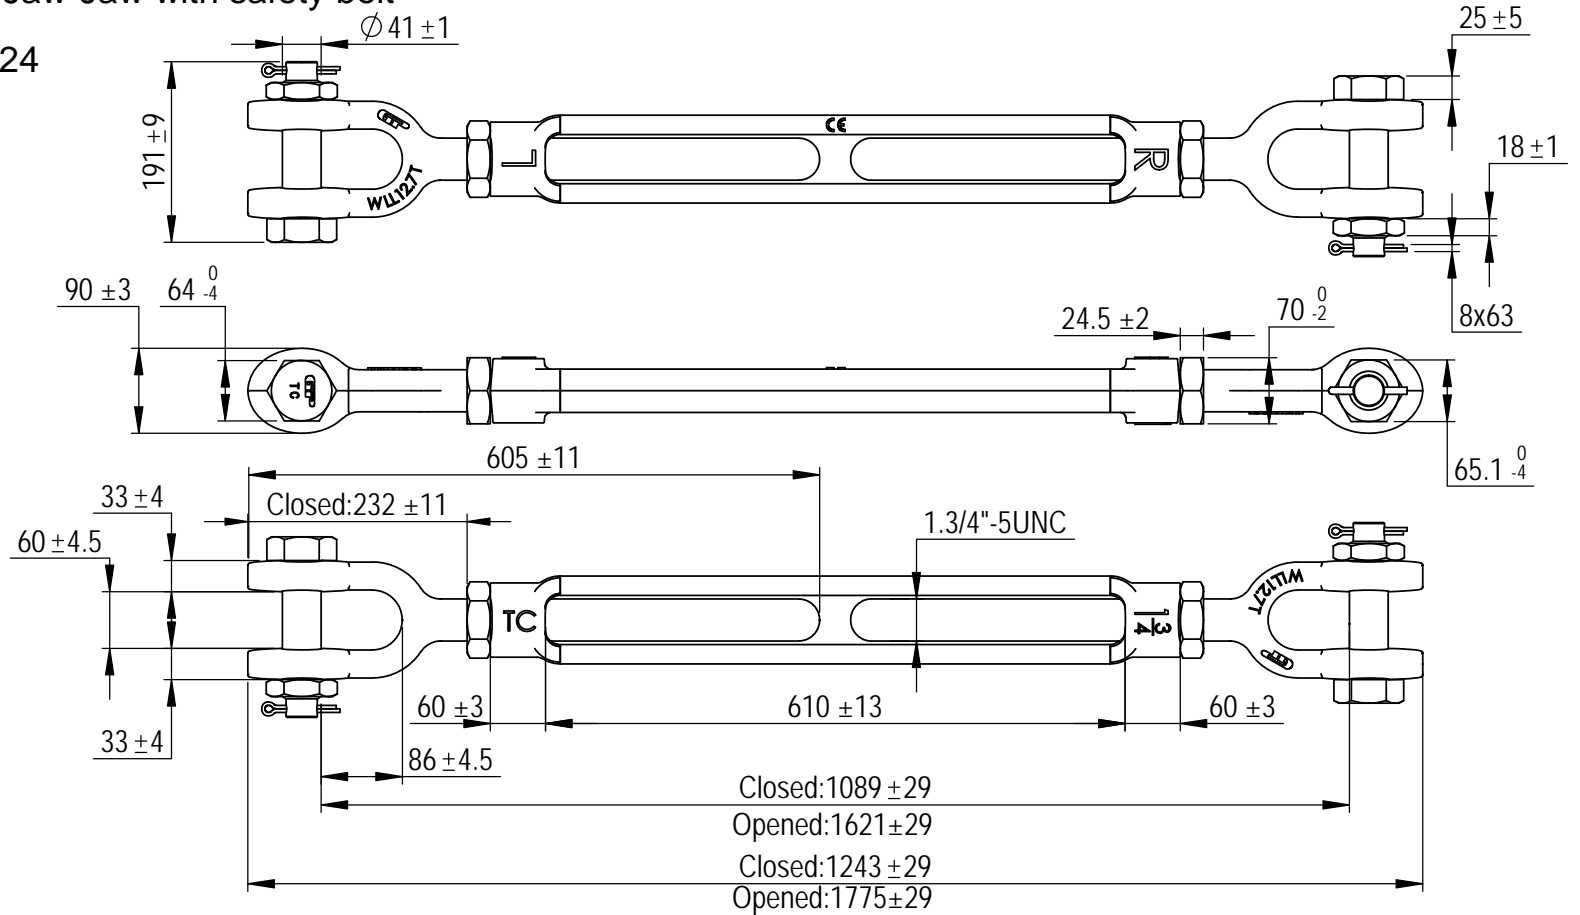

Green Pin® turnbuckles Jaw-Jaw with safety bolt

Group : G-6323

Part : SSGPMBGG4524

WLL : 12.7t

0	First Issue	2014-6-1	R.CH
Rev.	Description	Date	Drawn
Copyright by Van Beest B.V. moreover this document is the property of Van Beest B.V. This document or any part of it may neither be made known, copied or multiplied, nor used for any purpose other than that for which it is specifically furnished, without the prior written consent of Van Beest B.V.			
Title Green Pin® turnbuckles Jaw-Jaw with safety bolt generally to ASTM F1145-92		Remark G-6323 SSGPMBGG4524	

VAN BEEST 

P.O. Box 57, 3360 AB Sliedrecht
(The Netherlands)
Industrieweg 6, 3361 HJ Sliedrecht
Tel. +31(0)184-413300 www.vanbeest.nl

Format	A4		
Scale	1:8		
Drawing number	5574	Rev.	0

We reserve the right to make amendments on specifications in this drawing without prior notification.