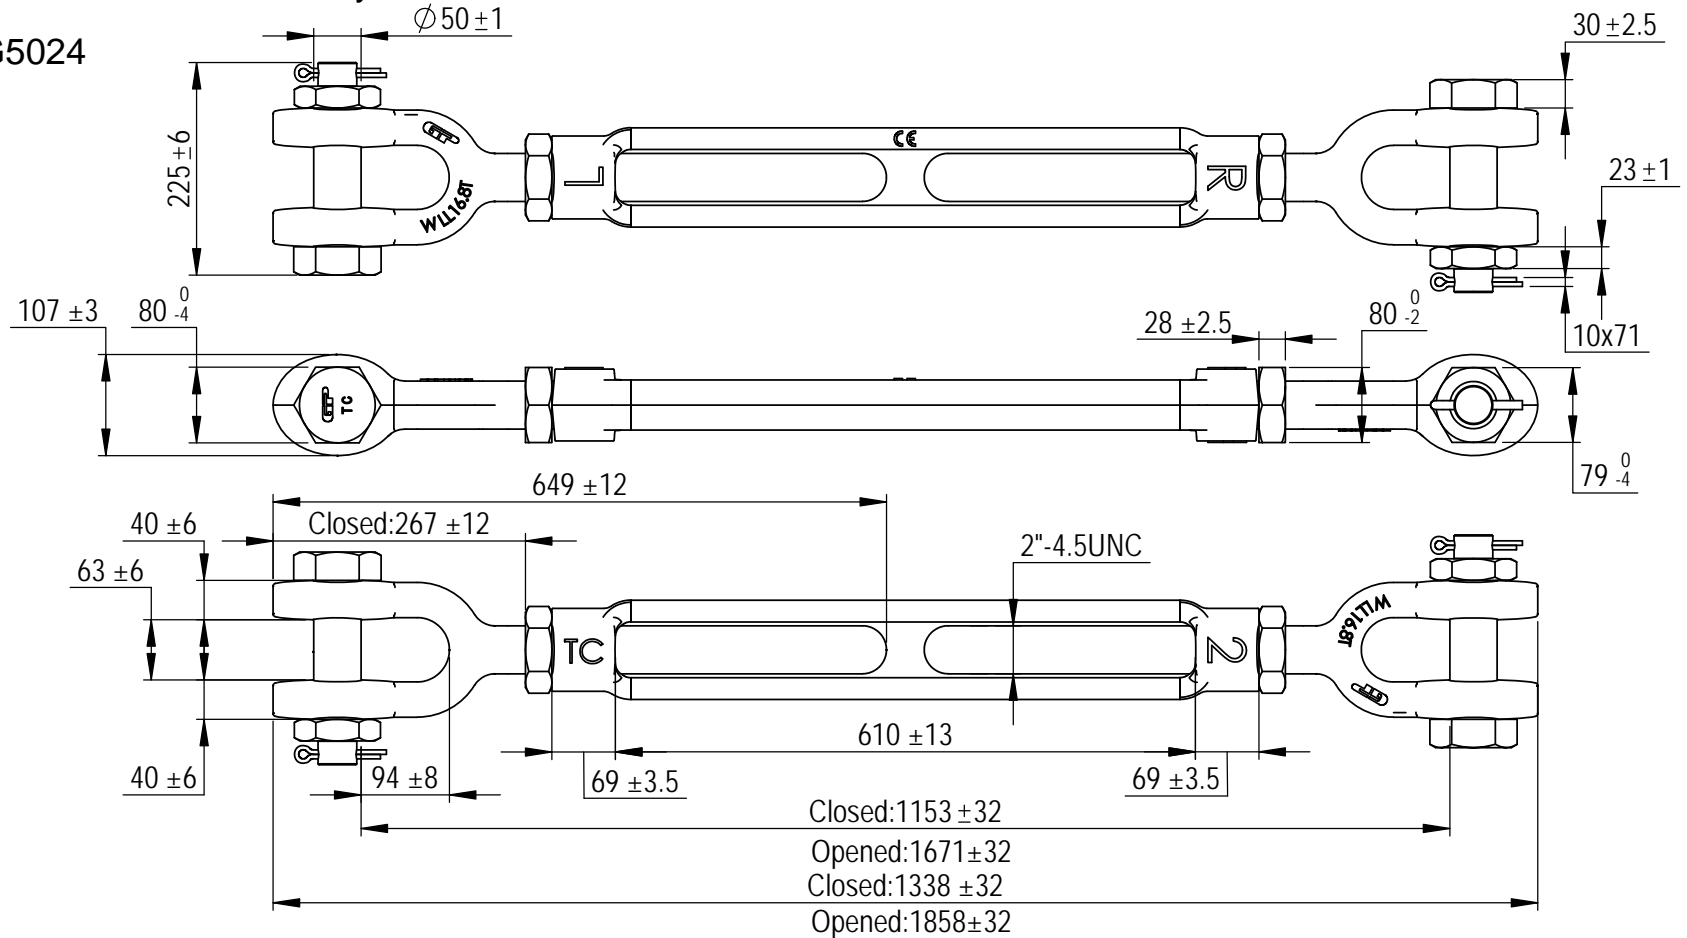

Green Pin® turnbuckles Jaw-Jaw with safety bolt

Group : G-6323

Part : SSGPMBGG5024

WLL : 16.8t

Closed: 1153 ± 32
 Opened: 1671 ± 32
 Closed: 1338 ± 32
 Opened: 1858 ± 32

0	First Issue	2014-6-1	R.CH
Rev.	Description	Date	Drawn
Copyright by Van Beest B.V. moreover this document is the property of Van Beest B.V. This document or any part of it may neither be made known, copied or multiplied, nor used for any purpose other than that for which it is specifically furnished, without the prior written consent of Van Beest B.V.			
Title Green Pin® turnbuckles Jaw-Jaw with safety bolt generally to ASTM F1145-92		Remark G-6323 SSGPMBGG5024	

P.O. Box 57, 3360 AB Sliedrecht
 (The Netherlands)
 Industrieweg 6, 3361 HJ Sliedrecht
 Tel. +31(0)184-413300 www.vanbeest.nl

Format	A4	
Scale	1:8	
Drawing number	5575	Rev.
		0

We reserve the right to make amendments on specifications in this drawing without prior notification.