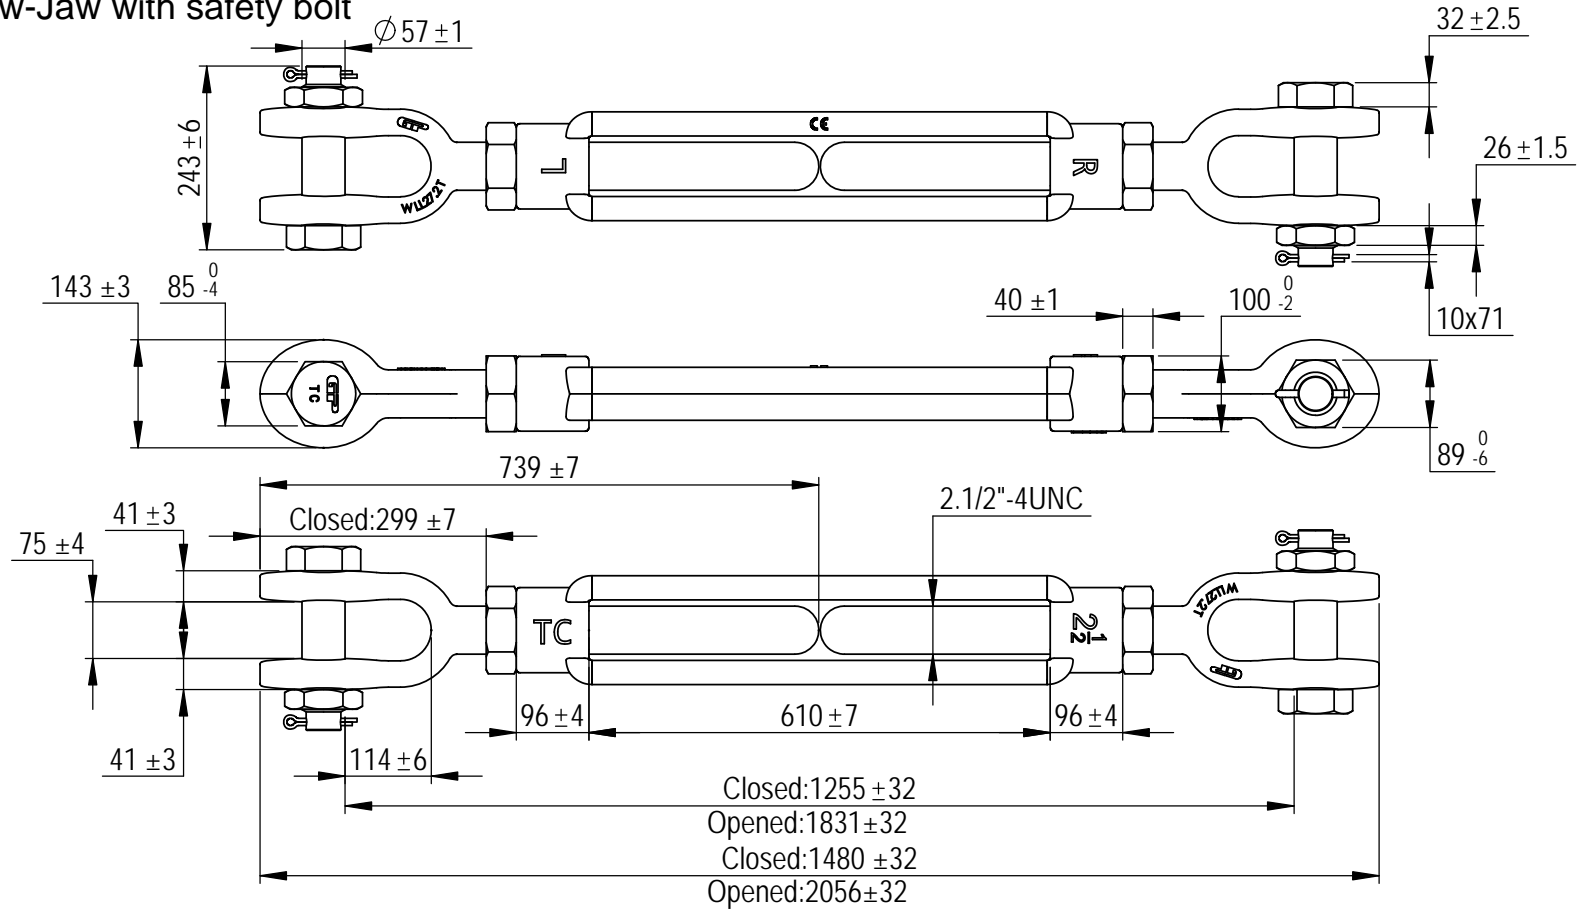

Green Pin® turnbuckles Jaw-Jaw with safety bolt

Group : G-6323

Part : SSGPMBGG6424

WLL : 27.2t

0	First Issue	2014-6-1	R.CH
Rev.	Description	Date	Drawn
Copyright by Van Beest B.V. moreover this document is the property of Van Beest B.V. This document or any part of it may neither be made known, copied or multiplied, nor used for any purpose other than that for which it is specifically furnished, without the prior written consent of Van Beest B.V.			
Title Green Pin® turnbuckles Jaw-Jaw with safety bolt generally to ASTM F1145-92		Remark G-6323 SSGPMBGG6424	

VAN BEEST 

P.O. Box 57, 3360 AB Sliedrecht
(The Netherlands)
Industrieweg 6, 3361 HJ Sliedrecht
Tel. +31(0)184-413300 www.vanbeest.nl

Format	A4		
Scale	1:10		
Drawing number	5576	Rev.	0

We reserve the right to make amendments on specifications in this drawing without prior notification.