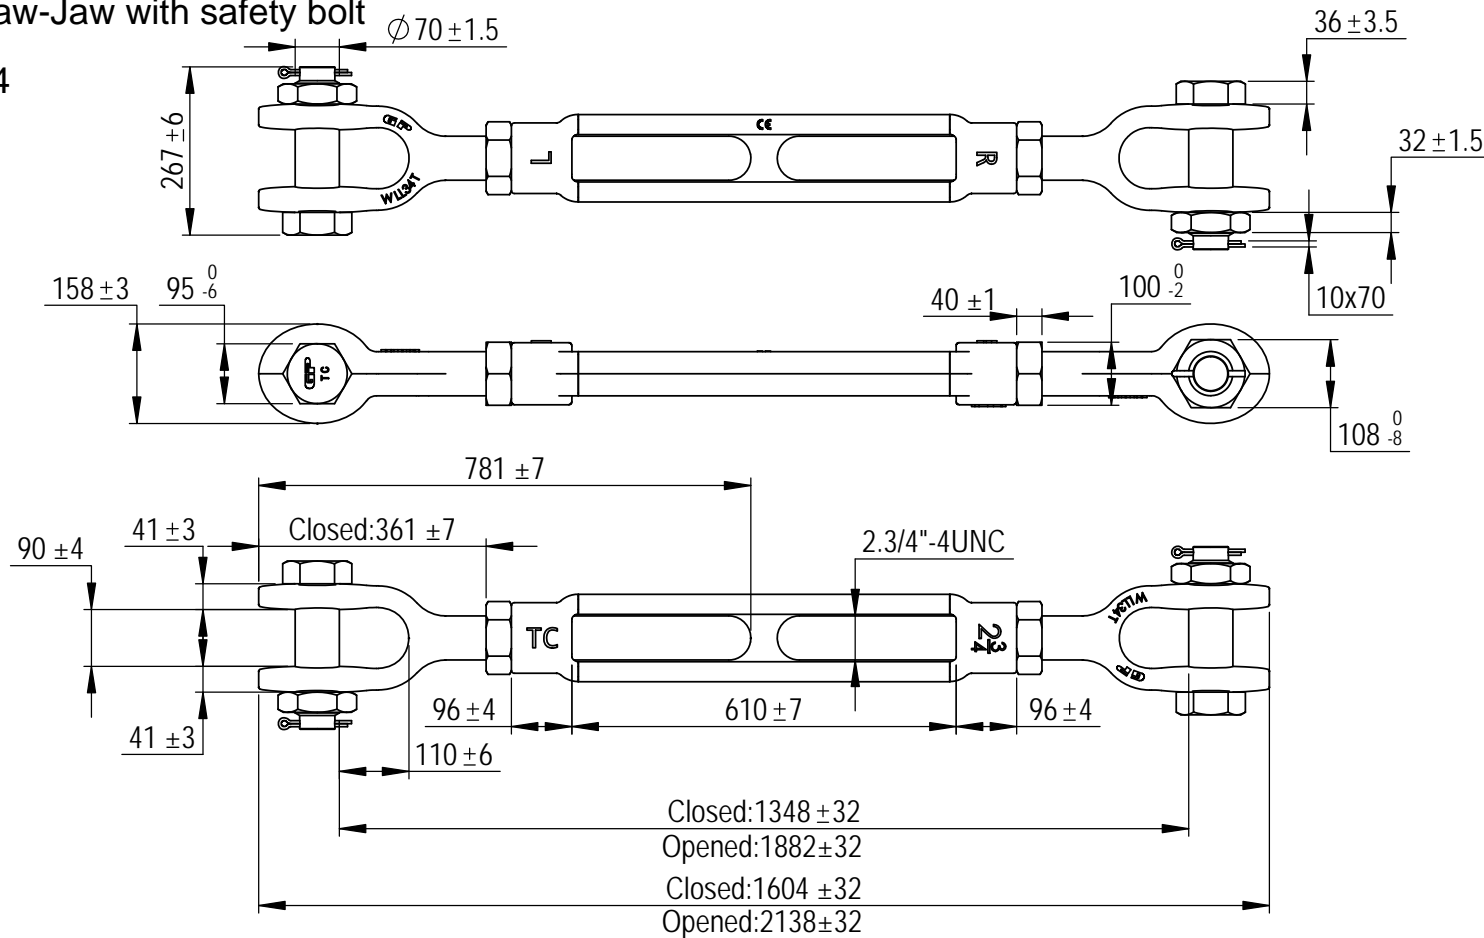

Green Pin® turnbuckles Jaw-Jaw with safety bolt

Group : G-6323

Part : SSGPMBGG6924

WLL : 34t

0	First Issue	2014-6-1	R.CH
Rev.	Description	Date	Drawn
Copyright by Van Beest B.V. moreover this document is the property of Van Beest B.V. This document or any part of it may neither be made known, copied or multiplied, nor used for any purpose other than that for which it is specifically furnished, without the prior written consent of Van Beest B.V.			
Title Green Pin® turnbuckles Jaw-Jaw with safety bolt generally to ASTM F1145-92		Remark G-6323 SSGPMBGG6924	

VAN BEEST 

P.O. Box 57, 3360 AB Sliedrecht
(The Netherlands)
Industrieweg 6, 3361 HJ Sliedrecht
Tel. +31(0)184-413300 www.vanbeest.nl

Format	A4		
Scale	1:12		
Drawing number	5577	Rev.	0

We reserve the right to make amendments on specifications in this drawing without prior notification.