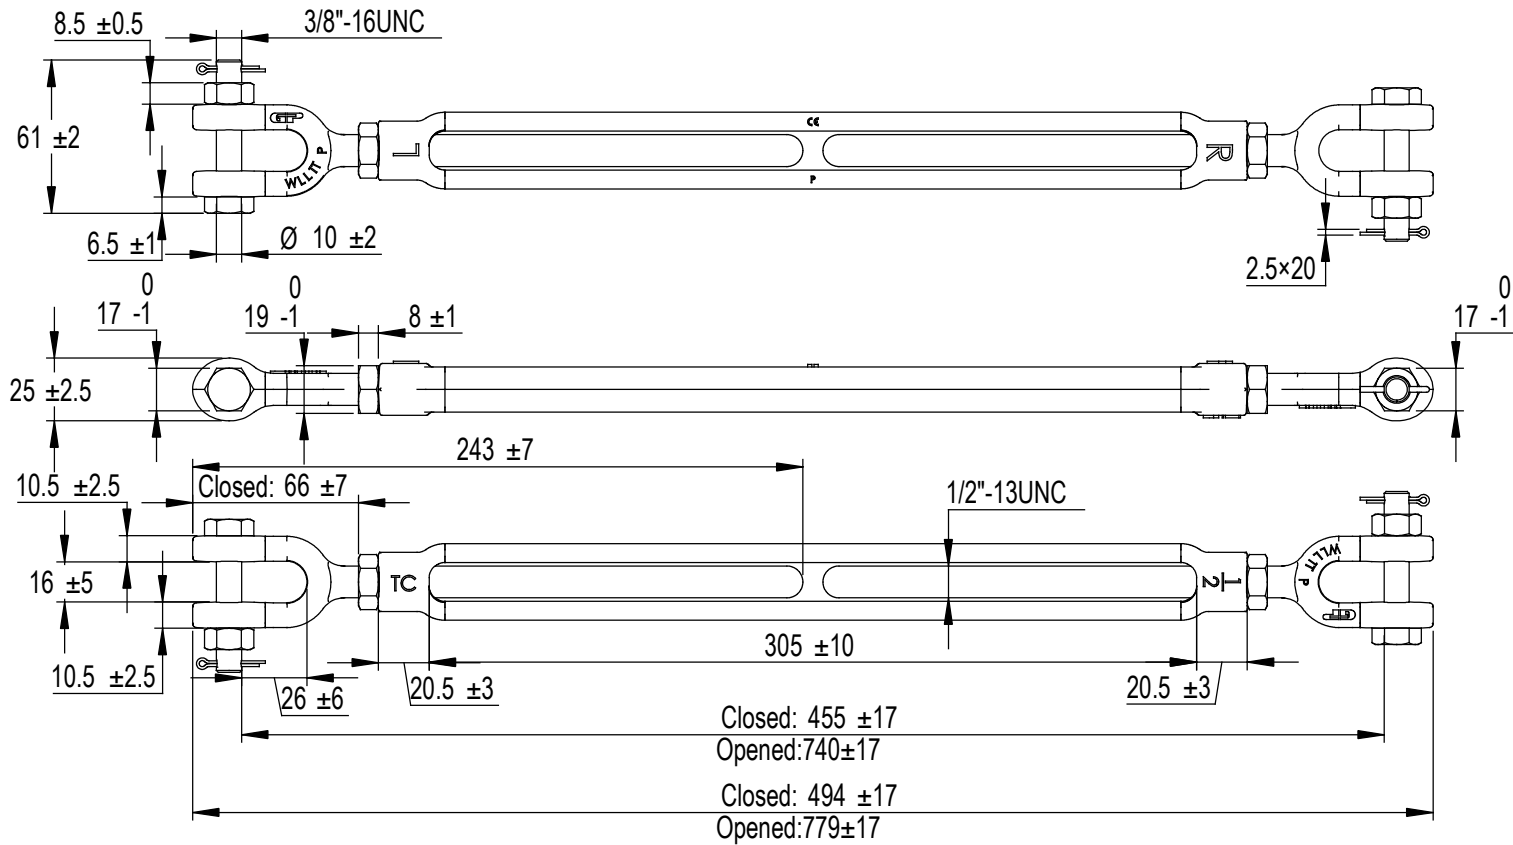

Green Pin® Polar turnbuckles Jaw-Jaw with safety bolt
 Group : G-6333
 Part : SSGPPOGG1212
 WLL : 1t

Rev.	Description	Date	Drawn
0	First Issue	2018-3-1	DL

Copyright by Van Beest B.V. moreover this document is the property of Van Beest B.V. This document or any part of it may neither be made known, copied or multiplied, nor used for any purpose other than that for which it is specifically furnished, without the prior written consent of Van Beest B.V.

P.O. Box 57, 3360 AB Sliedrecht
 (The Netherlands)
 Industrieweg 6, 3361 HJ Sliedrecht
 Tel. +31(0)184-413300 www.vanbeest.nl

Format A4
 Scale 1:3

Title Green Pin® Polar turnbuckles Jaw-Jaw with safety bolt
 generally to ASTM F1145-92