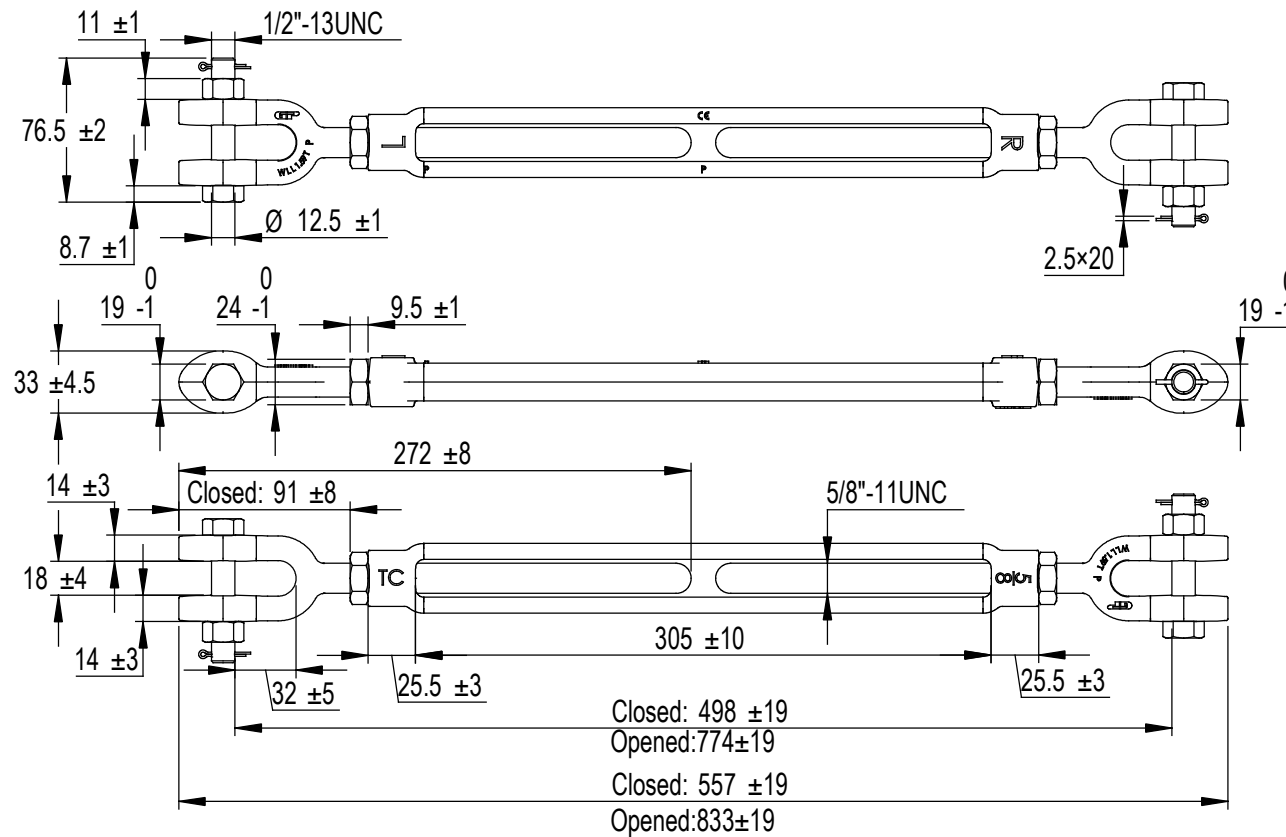

Green Pin® Polar turnbuckles Jaw-Jaw with safety bolt  
 Group : G-6333  
 Part : SSGPPOGG1612  
 WLL : 1.59t

0	First Issue	2018-3-1	DL
Rev.	Description	Date	Drawn
Copyright by Van Beest B.V. moreover this document is the property of Van Beest B.V. This document or any part of it may neither be made known, copied or multiplied, nor used for any purpose other than that for which it is specifically furnished, without the prior written consent of Van Beest B.V.			
Title Green Pin® Polar turnbuckles Jaw-Jaw with safety bolt generally to ASTM F1145-92		Remark G-6333 SSGPPOGG1612	

**VAN BEEST** 

P.O. Box 57, 3360 AB Sliedrecht  
 (The Netherlands)  
 Industrieweg 6, 3361 HJ Sliedrecht  
 Tel. +31(0)184-413300 www.vanbeest.nl

Format	A4		
Scale	1:4		
Drawing number		Rev.	
5601		0	

We reserve the right to make amendments on specifications in this drawing without prior notification.